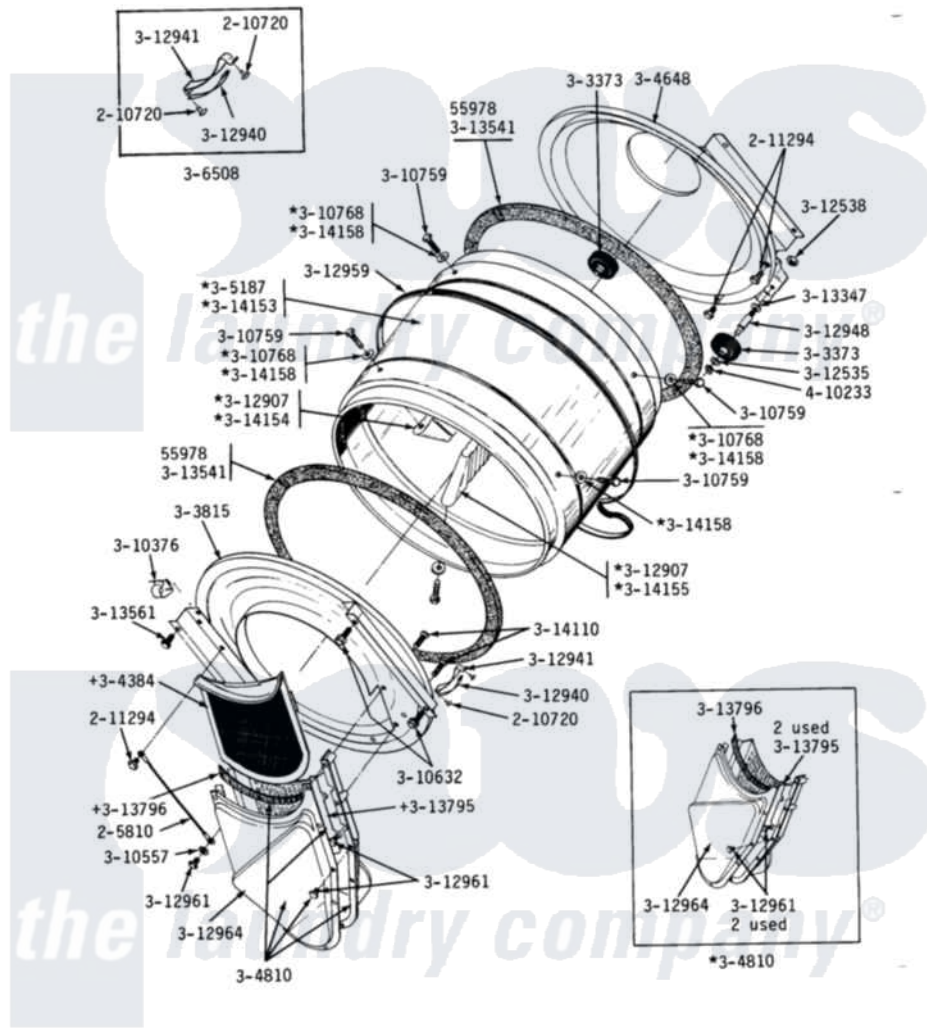

Maytag GDG18CM 12 - LINT SCREEN, TUMBLER (FRONT & BACK)

DE-DG18CA-CM-CS-CT LINT SCREEN, TUMBLER, TUMBLER FRONT & TUMBLER BACK

Maytag Commercial Maytag GDG18CM Dryer Parts Parts Diagram 12 - LINT SCREEN, TUMBLER (FRONT & BACK)
Click on the part number to view part

Item	Original Part Number	Replaced By	Status	Part Description
NI	Y053241			Set Screw, Motor Pulley
002	Y055978			Rubber Adhesive, 2 Oz Tube
003	205810			Wire, Ground
004	210720			Rivet, Bearing To Tumbler Frnt
005	211294	90767		Screw, 8A X 3/8 HeX Washer Head Tapping
006	Y303373	12001541		Drum Roller/Washer Assembly--W
007	Y303815	33001231		Front- Tumbler
NI	Y304244			Motor Pulley With Set Screw
009	Y304384	33001003		Screen, Lint
010	Y304648	33001106		Back, Tumbler
011	Y304810		Not Available	OUTLET DUCT ASSEMBLY---S
NI	Y305185	6-3051850		Pulley- MO
013	305187		Not Available	TUMBLER W/BAFFLES
014	306508			Tumbler Bearing Kit ---W

015	NLA		Not Available	SEAL
016	310557			Washer
017	Y310632	1163839		Screw
018	Y310759			Screw, Tumbler Baffles
NI	NLA		Not Available	WASHER
020	312535			Washer, Vault Mounting Brk.
021	312538	33001443		Nut, Hex
022	Y312907			Tumbler Baffle
023	312940	306508		Tumbler Bearing Kit ---W
024	312941	306508		Tumbler Bearing Kit ---W
025	Y312948	6-3129480		Shaft- Tumbler
026	Y312959			Poly "V" Belt For Tumbler
027	Y312961	W10116751		Screw
028	Y312964		Not Available	OUTLET DUCT - OUTER HALF
029	Y313347	312535		Washer, Vault Mounting Brk.
030	Y313541	33313541		Seal- Tumbler
031	Y313561			Screw---NA
032	Y313795			Guide For Lint Screen
033	Y313796			Lint Seal
034	Y314110	33002917		Screw, No.10-16
035	Y314153		Not Available	TUMBLER No.
036	NLA		Not Available	TUMBLER BAFFLE - SHORT
037	314155	33001004		Baffle, Tall
038	314158			Washer, Baffle To Tumbler
NI	410233	9703438		Ring-Retrn