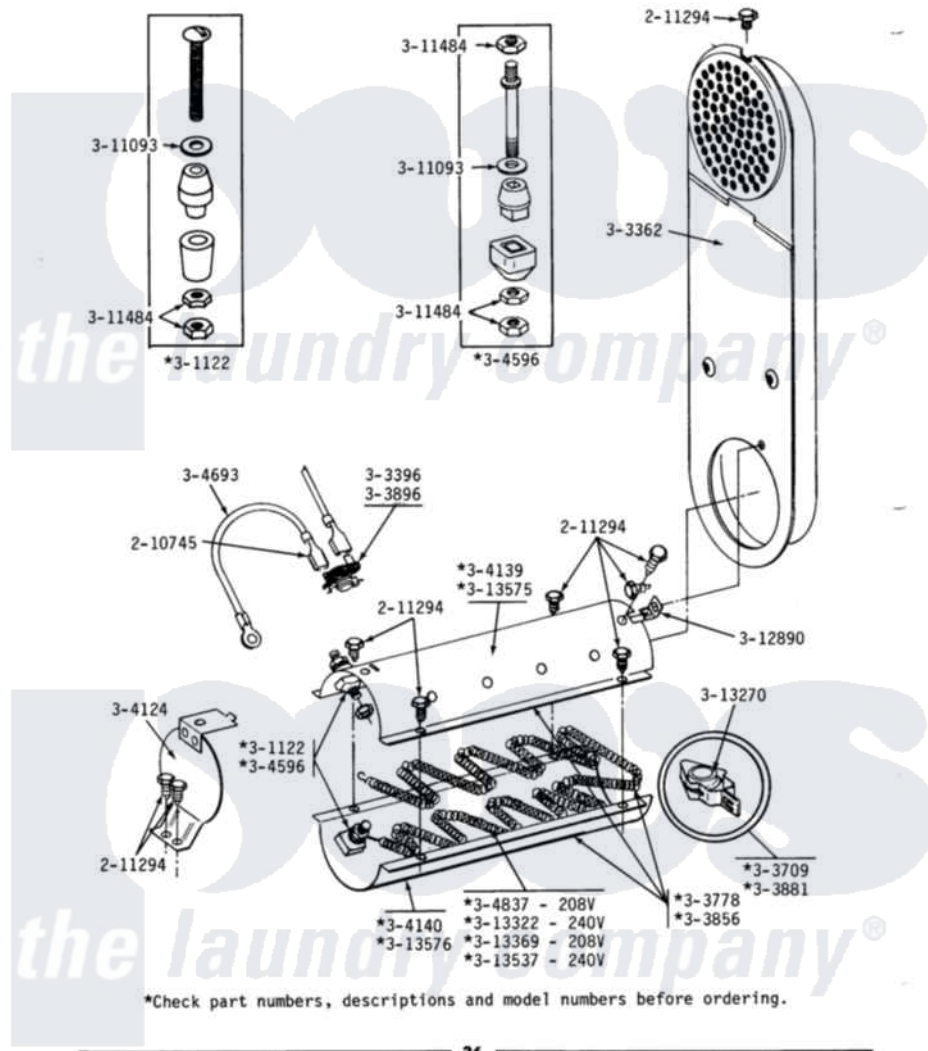

Maytag GDG18CM 13 - INLET DUCT & HEATER ASSEMBLY

DE18CA-CM-CS-CT INLET DUCT & HEATER ASSEMBLY

Maytag Commercial Maytag GDG18CM Dryer Parts Parts Diagram 13 - INLET DUCT & HEATER ASSEMBLY
 Click on the part number to view part

Item	Original Part Number	Replaced By	Status	Part Description
001	210745			Wire Terminal
002	211294	90767		Screw, 8A X 3/8 HeX Washer Head Tapping
003	301122	Y304596		Terminal Insulator Assembly
004	Y303362			Inlet Duct Assembly - DE
005	303396			Thermostat, Hi-Limit
006	303709			Clip And Insulator Assembly
007	Y303778			Heater Assembly Complete
008	Y303856		Not Available	HEATER ASSY. COMPLETE (208V)
009	Y303881			Clip And Insulator Assembly
010	303896			Hi-Limit Thermostat-Canada
011	304124		Not Available	HEATER SHIELD
NI	Y304596			Terminal Insulator Assembly
"	Y304693			Jumper Wire
014	Y304837	W10116793		Element
015	311093			Washer, Terminal Connection

016

[311484](#)

[112432](#)

Nut

017

[Y312890](#)

Retainer, Heater Chamber

018