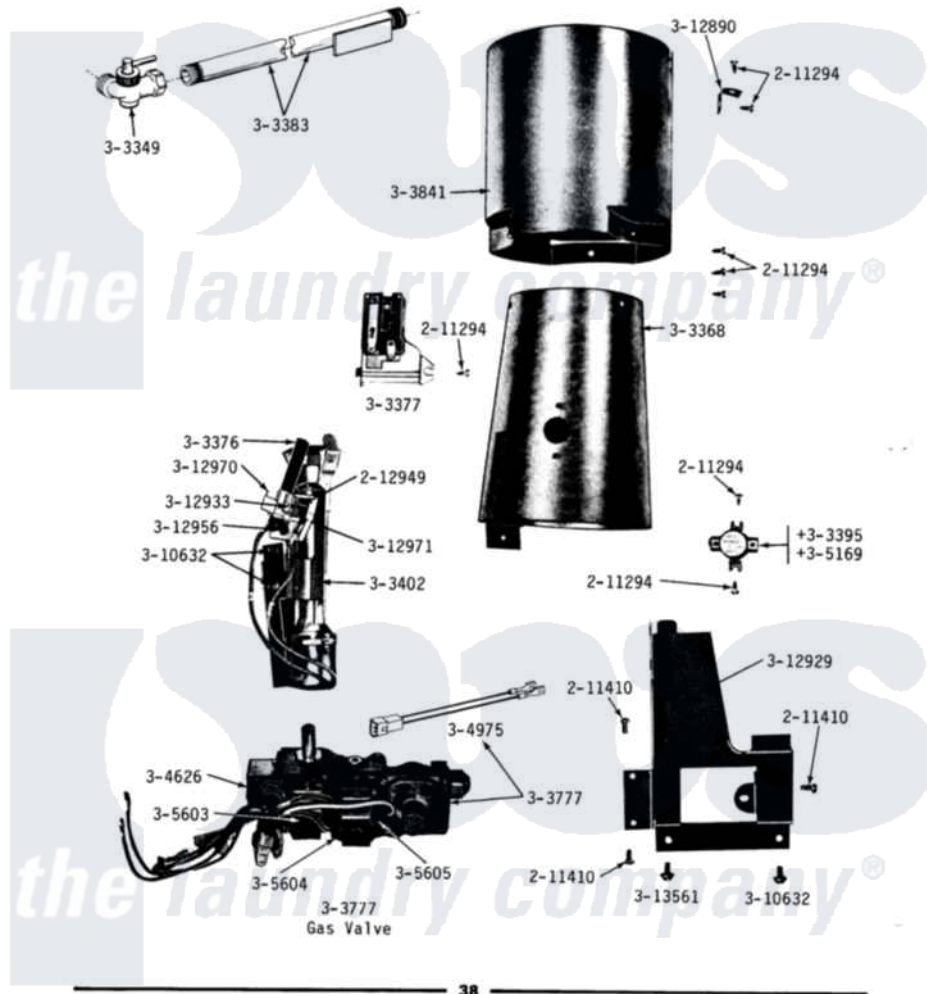

# Maytag GDG18CM 14 - GAS VALVE, BURNER & COMBUSTION CONE

**DG18CA-CM-CS-CT**  
**GAS VALVE, BURNER & COMBUSTION CONE**  
 DG18CA-CM-CT ORIGINAL, SERIES 01, 02, 03 & 04  
 DG18CS ORIGINAL

Maytag Commercial Maytag GDG18CM Dryer Parts Parts Diagram 14 - GAS VALVE, BURNER & COMBUSTION CONE  
 Click on the part number to view part

Item	Original Part Number	Replaced By	Status	Part Description
001	<a href="#">211294</a>	<a href="#">90767</a>		Screw, 8A X 3/8 HeX Washer Head Tapping
NI	NLA		Not Available	SCREW, HEX HD No.8 X 3/8 INCH
003	212949	<a href="#">22001866</a>		Screw, Relay
NI	NLA		Not Available	SCREW ASSM - BLUE BLOCK OPE
005	<a href="#">Y303349</a>			Angle Shut-Off, Gas Valve
006	<a href="#">Y303368</a>			Cone, Combustion
007	303376	<a href="#">4392003</a>		Ignitor
008	Y303377	<a href="#">338906</a>		Radiant, Sensor
009	Y303383	<a href="#">33001735</a>		Pipe And Bracket Assembly Series 18 Not Needed Use Vavle
010	<a href="#">303395</a>			Thermostat, Hi-Limit
011	<a href="#">Y303402</a>			Burner Assembly NA
012	Y303777	<a href="#">W10116794</a>		Gas Valve
NI	<a href="#">Y303779</a>			Conversion Kit