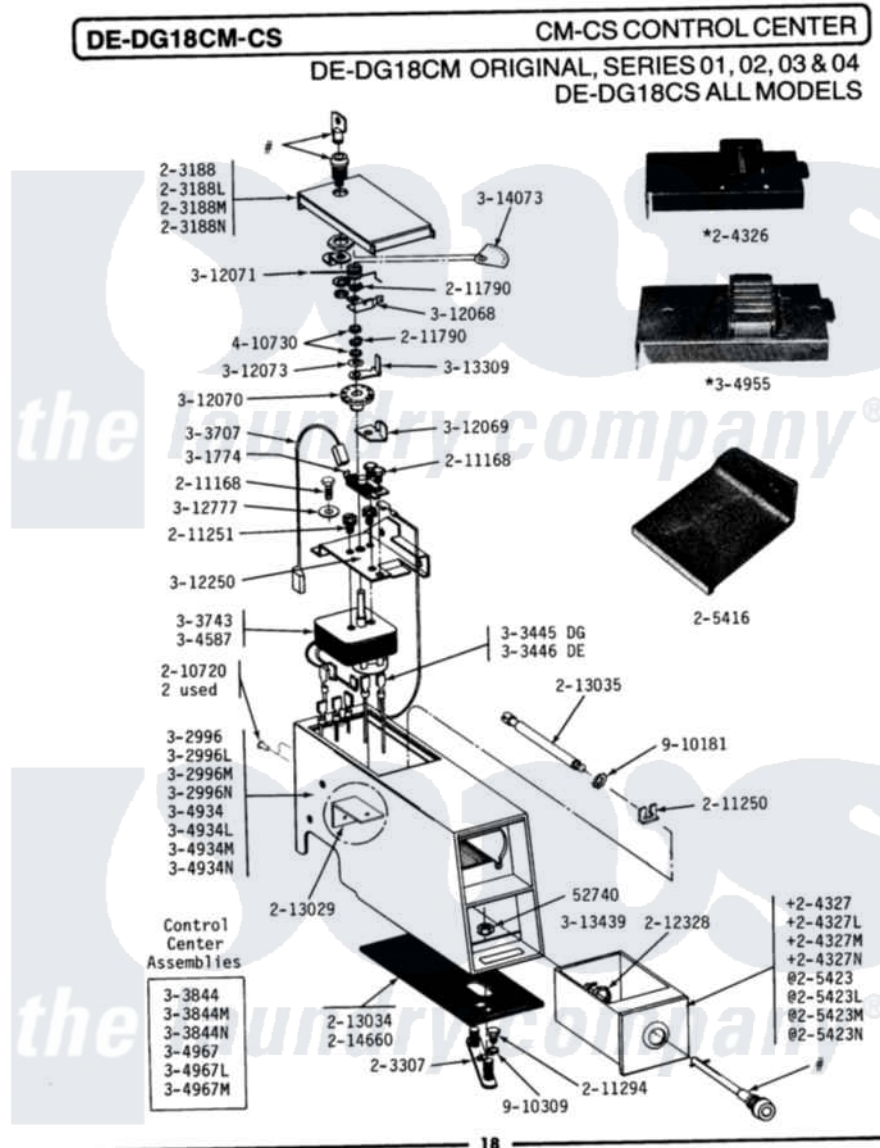

Maytag GDG18CS 04 - CS CONTROL CENTER

Maytag Commercial Maytag GDG18CS Dryer Parts Parts Diagram 04 - CS CONTROL CENTER
 Click on the part number to view part

Item	Original Part Number	Replaced By	Status	Part Description
001	Y052740	62739		Nut, Lock
002	203188		Not Available	TIMER ACCESS DOOR (WHT)
003	203188L		Not Available	ACCESS DOOR-ALMOND
004	203188M		Not Available	ACCESS DOOR-HARVEST WHEAT
NI	NLA		Not Available	MTG. STRAP---NA
"	NLA		Not Available	COIN DROP ASSEMBLY
"	NLA		Not Available	COIN BOX-WHITE---NA
"	NLA		Not Available	COIN BOX-ALMOND
"	NLA		Not Available	COIN BOX - HARVEST WHEAT
010	205416			Guard For Coin Box
011	205423	208883		Coin Box K
012	205423L	208883		Coin Box K
013	205423M	208883		Coin Box K
014	210720			Rivet, Bearing To Tumbler Frnt