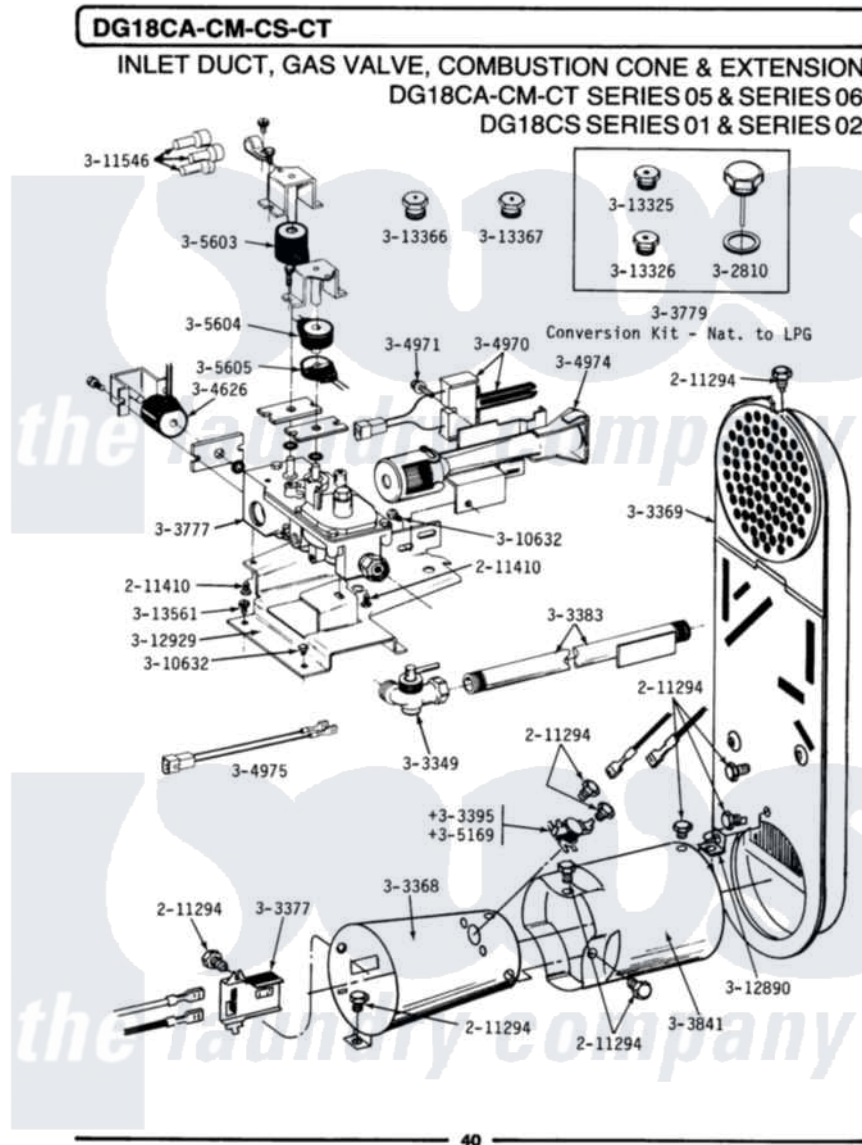

Maytag GDG18CS 10 - INLET DUCT, GAS VALVE, CONE & EXTENSION

Maytag [Commercial Maytag GDG18CS Dryer Parts](#) Parts Diagram 10 - INLET DUCT, GAS VALVE, CONE & EXTENSION

[Click on the part number to view part](#)

Item	Original Part Number	Replaced By	Status	Part Description
001	211294	90767		Screw, 8A X 3/8 HeX Washer Head Tapping
NI	NLA		Not Available	SCREW, HEX HD No.8 X 3/8 INCH
"	NLA		Not Available	SCREW ASSM - BLUE BLOCK OPE
004	Y303349			Angle Shut-Off, Gas Valve
005	Y303368			Cone, Combustion
006	Y303369			Inlet Duct Assembly
007	Y303377	338906		Radiant, Sensor
008	Y303383	33001735		Pipe And Bracket Assembly Series 18 Not Needed Use Vavle
009	303395			Thermostat, Hi-Limit
010	Y303777	W10116794		Gas Valve
011	Y303779			Conversion Kit
012	Y303841			Cone, Extension
013	Y304626			Side Coil

014	304970	4391996	Ignitor
015	304971		Screw Note: Screw, Igniter
016	304974	33002793	Burner Assembly
017	304975		Gas Valve Harness
018	305169		Thermostat, Hi-Limit Gas
019	305603		Secondary Coil
020	305604		Holding Coil
021	305605		Booster Coil
022	Y310632	1163839	Screw
023	311546	911445	Wire Connector
024	Y312890		Retainer, Heater Chamber
025	312929		Gas Valve Bracket
NI	NLA	Not Available	MAIN BURNER ORIFICE - LPG
"	NLA	Not Available	INTERNAL ORIFICE - LPG
028	313366		Main Burner Orifice-Ext-NAT
029	313367		Main Burner Orifice-Int-NAT
030	Y313561		Screw---NA