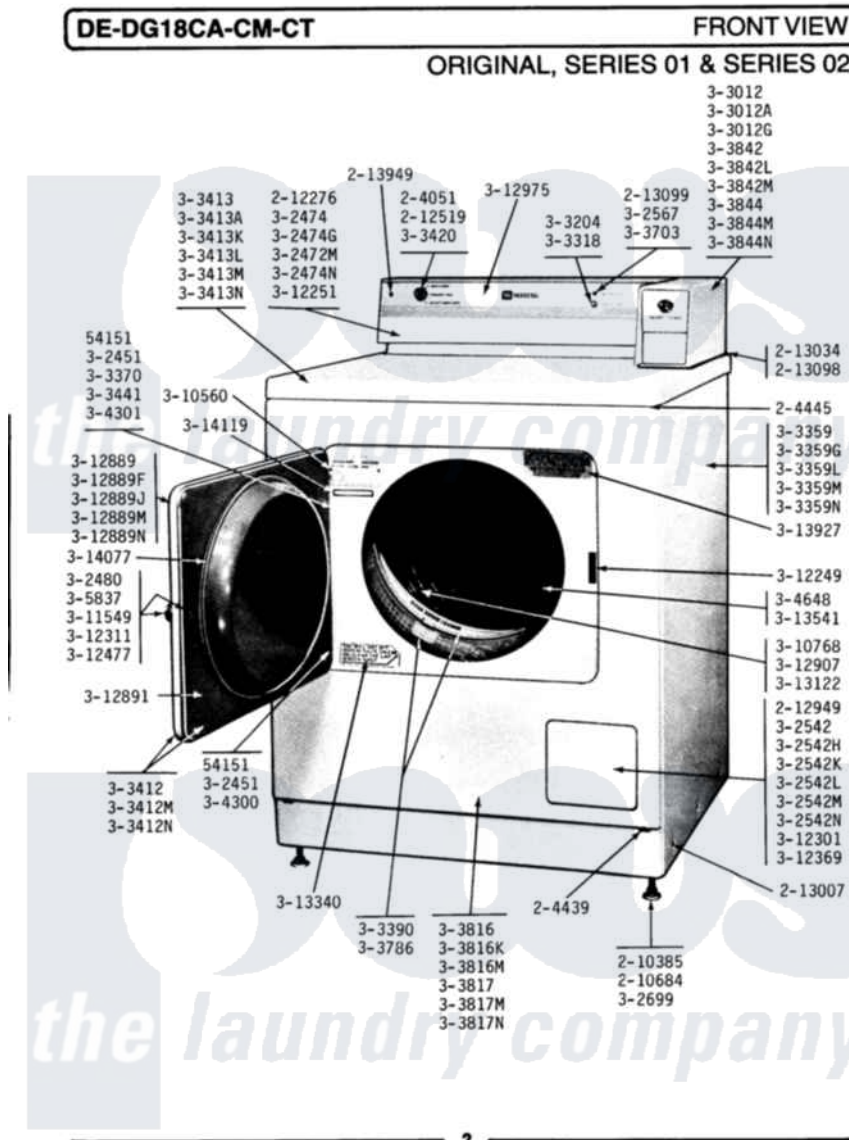

Maytag GDG18CT 01 - FRONT VIEW

Maytag Commercial Maytag GDG18CT Dryer Parts Parts Diagram 01 - FRONT VIEW
 Click on the part number to view part

Item	Original Part Number	Replaced By	Status	Part Description
NI	NLA		Not Available	SCREW, No.4-40 X 1/4
002	204051	22204051		Knob
003	204439			Screw And Fstner Assembly
004	204445			Screw And Fastener Assembly
005	210385			Lock Nut For Adjustable Leg
006	210684			Foot, Adjustable Leg
007	212276	W10116760		Screw
008	212519	488234		Screw 8-32 X 1/4
009	212949	22001866		Screw, Relay
010	213007			Xfor Cabinet See Cabinet, Back
NI	NLA		Not Available	GASKET UNDER CONTROL CENTER
012	213099			Lens For Control Panel
013	213949			Screw, No.8-18 X 5/16 Inch
NI	NLA		Not Available	HINGE ASSEMBLY----N
"	NLA		Not Available	CONTROL COVER-WHITE