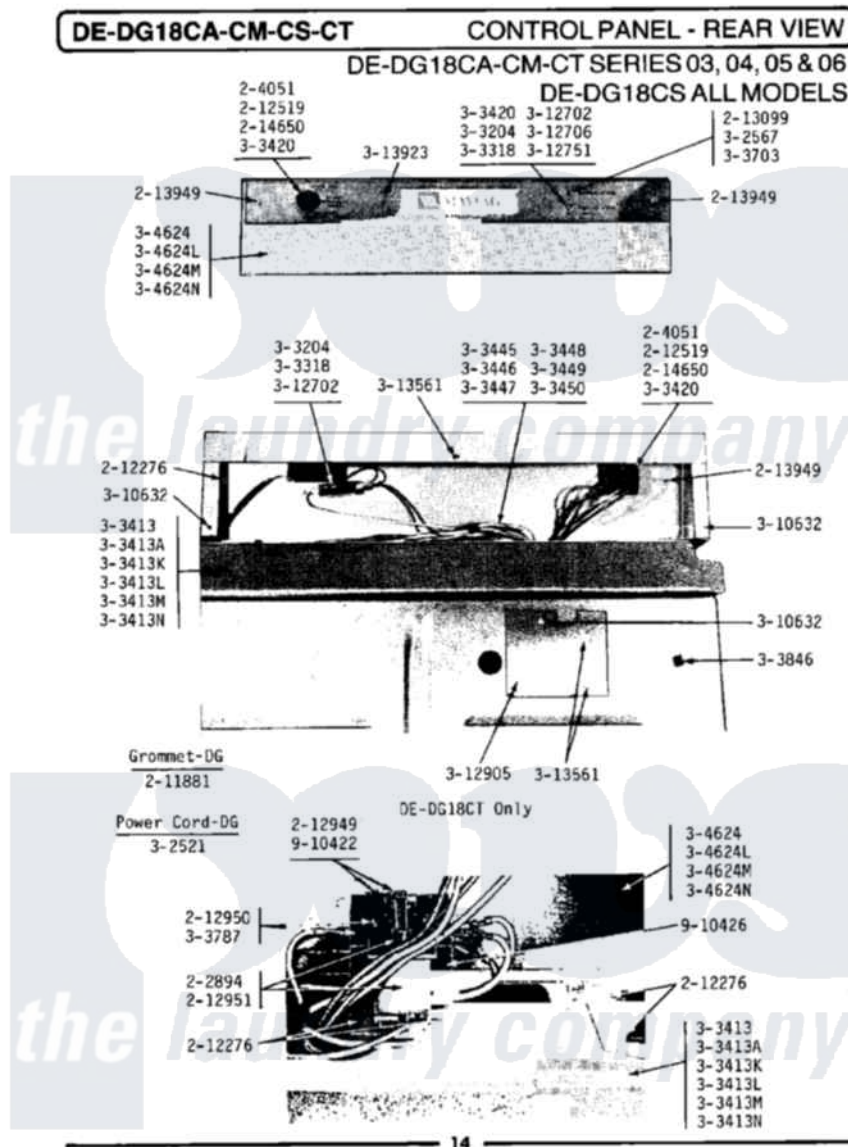

# Maytag GDG18CT 05 - CONTROL PANEL-REAR VIEW (SERIES 03)

Maytag Commercial Maytag GDG18CT Dryer Parts Parts Diagram 05 - CONTROL PANEL-REAR VIEW (SERIES 03)  
 Click on the part number to view part

Item	Original Part Number	Replaced By	Status	Part Description
001	<a href="#">202894</a>			Solenoid For Relay Assembly
002	204051	<a href="#">22204051</a>		Knob
003	<a href="#">211881</a>			Grommet, Cord Part Not Used- Gas Models Only
004	212276	<a href="#">W10116760</a>		Screw
005	<a href="#">212519</a>	<a href="#">488234</a>		Screw 8-32 X 1/4
006	212949	<a href="#">22001866</a>		Screw, Relay
007	212950	<a href="#">M0227520</a>		Screw-Tc No.6-32 X 13/16", Preform SwiTch
008	<a href="#">212951</a>			Screw, No.6-32 X 1/4 Inch
009	<a href="#">213099</a>			Lens For Control Panel
010	<a href="#">213949</a>			Screw, No.8-18 X 5/16 Inch
011	<a href="#">214650</a>			Screw For 2-4051 Knob
012	302521		Not Available	CORD, POWER PART NOT USED-GAS MODELS ONLY
NI	NLA		Not Available	PILOT LIGHT
014	<a href="#">Y303318</a>			Switch Assembly With Hex Nu

NI	NLA		Not Available	TOP COVER-WHITE
016	NLA		Not Available	TOP COVER-ALMOND
NI	NLA		Not Available	TOP COVER-HARVEST WHEAT
018	Y303420		Not Available	SELECTOR SWITCH
NI	NLA		Not Available	MAIN WIRE HARNESS
020	Y303787		Not Available	SWITCH FOR RELAY
NI	NLA		Not Available	SCREW & WASHER ASSY.
022	NLA		Not Available	CONTROL COVER-WHITE
023	NLA		Not Available	CONTROL COVER-ALMOND
NI	NLA		Not Available	CONTROL COVER-HARVEST WHEAT
025	Y310632	<a href="#">1163839</a>		Screw
026	Y311423	<a href="#">489483</a>		Screw 10-32 X 1/2
027	NLA		Not Available	BACK FOR CONTROL PANEL
028	<a href="#">Y312702</a>			Knurled Nut, Start Switch
029	Y312706	<a href="#">422617</a>		Nut
030	<a href="#">312751</a>			Lockwasher, Start Switch
NI	Y312905		Not Available	COVER, TERMINAL
"	<a href="#">Y313561</a>			Screw---NA
"	NLA		Not Available	CONTROL PANEL
"	NLA		Not Available	SPRING LEVER FOR RELAY
"	NLA		Not Available	RELAY BRACKET