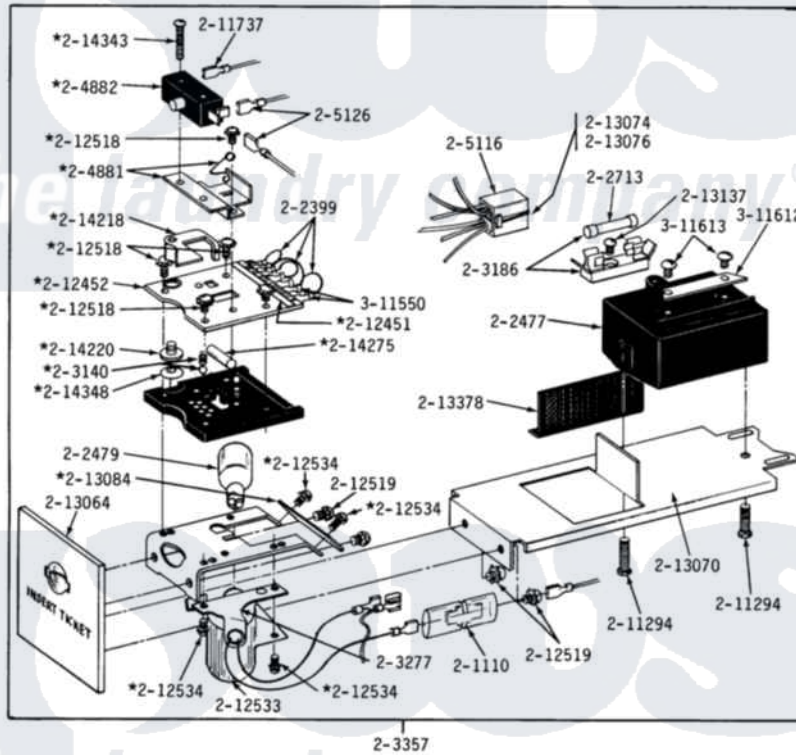

DE-DG18CT CT CONTROL CENTER COMPONENTS

Maytag Commercial Maytag GDG18CT Dryer Parts Parts Diagram 06 - CT CONTROL CENTER
 Click on the part number to view part

Item	Original Part Number	Replaced By	Status	Part Description
NI	Y052740	62739		Nut, Lock
"	NLA		Not Available	OUTER CASE-WHITE
"	NLA		Not Available	OUTER CASE-ALMOND
"	NLA		Not Available	OUTER CASE-HARVEST WHEAT
"	NLA		Not Available	MTG. STRAP---NA
"	NLA		Not Available	ACCESS DOOR (WHITE)
"	NLA		Not Available	ACCESS DOOR-ALMOND
"	NLA		Not Available	ACCESS DOOR-HARVEST WHEAT
"	NLA		Not Available	ACCESS DOOR (WHITE)
"	NLA		Not Available	ACCESS DOOR-ALMOND
"	NLA		Not Available	ACCESS DOOR-HARVEST WHEAT
"	NLA		Not Available	HARNES FOR TICKET CONTROL
013	211294	90767		Screw, 8A X 3/8 HeX Washer Head Tapping

NI	212276	W10116760	Screw
"	NLA	Not Available	GASKET UNDER CONTROL CENTER
"	213089		Knob For Timer
"	NLA	Not Available	LATCH FOR ACCESS DOOR
"	Y302559	Not Available	HARNES FOR TIMER
"	NLA	Not Available	MAIN WIRE HARNES
"	Y303801	Not Available	TIMER WITH KNOB AND PIN
"	NLA	Not Available	CONTROL CENTER-WHITE
"	NLA	Not Available	CONTROL CENTER-ALMOND
"	NLA	Not Available	CONTROL CENTER-HARVEST WHEA
"	NLA	Not Available	TIMER MOTOR
"	NLA	Not Available	TIMER MOTOR
"	Y312300		Groov-Pin
"	910309		Washer, Mounting Strap