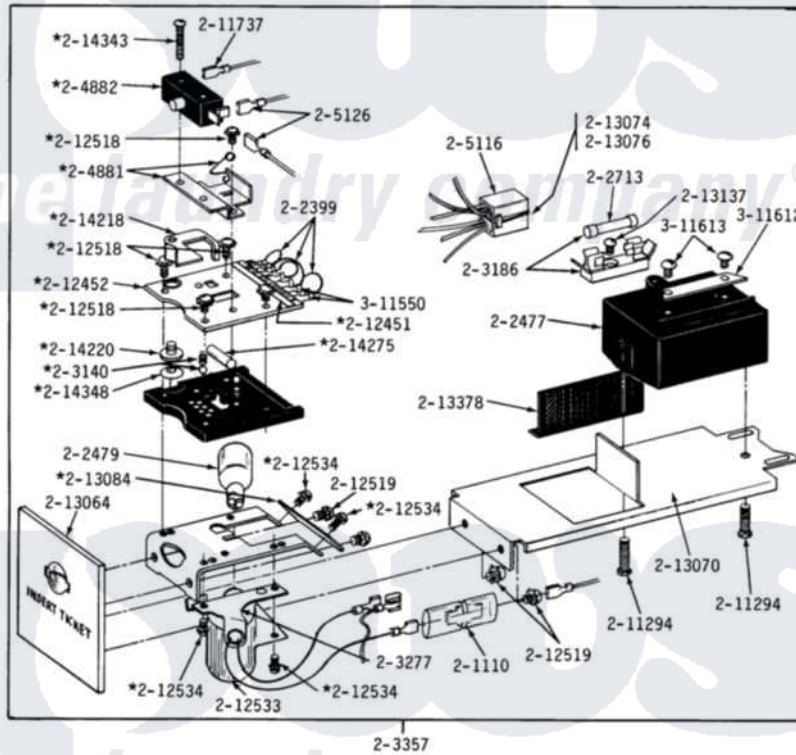

Maytag GDG18CT 07 - CT CONTROL CENTER COMPONENTS

DE-DG18CT CT CONTROL CENTER COMPONENTS

Maytag Commercial Maytag GDG18CT Dryer Parts Parts Diagram 07 - CT CONTROL CENTER COMPONENTS
 Click on the part number to view part

Item	Original Part Number	Replaced By	Status	Part Description
NI	Y201110		Not Available	CONNECTOR, WIRE (INDIC. LIGHT)
"	NLA		Not Available	JUMPER WIRE (BLACK)
"	202477	22003292		Control As
"	202479	A3167501		Lamp Oven, Int.
"	202509			Ticket Control Assembly
"	202713	22001555		Fuse
"	203140			Contact Ball Kit
"	NLA		Not Available	FUSE BLOCK WITH FUSE
"	NLA		Not Available	LAMP SOCKET WITH BRACKET
"	NLA		Not Available	TICKET RECEIVER ASSEMBLY
"	204881			Cam Plate Assembly
"	204882		Not Available	SWITCH FOR TICKET CONTROL
013	211294	90767		Screw, 8A X 3/8 HeX Washer Head Tapping

NI	NLA		Not Available	SPADE CONNECTOR
"	NLA		Not Available	HARNES FOR TICKET CONTROL
"	211737	248562		Terminal
"	NLA		Not Available	OVERLAY FOR CIRCUIT BOARD
"	212452			Board, Circuit
"	NLA		Not Available	SEMS SCREW (No.4-40 X 1/2 INC)
"	212519	488234		Screw 8-32 X 1/4
"	212533			SHIELD FOR HEAT LAMP
"	NLA		Not Available	SCREW, SHIELD TO CONTROL
"	NLA		Not Available	FRONT PLATE F/TICKET CONTRO
"	NLA		Not Available	BRACKET FOR TICKET ASSEMBLY
"	213074			Pin Receptacle For Plug
"	NLA		Not Available	PIN FOR PLUG
"	NLA		Not Available	TICKET DEFLECTOR
"	NLA		Not Available	SCREW (No.6 X 1/4 INCH)
"	NLA		Not Available	SHIELD
"	214218			Lever, Switch
"	214220			Adjustment Thumb Wheel
"	214275			Roller For Cam
"	NLA		Not Available	SCREW
"	NLA		Not Available	SPRING WASHER
"	Y311550		Not Available	SPADE (MINIATURE)
"	311612		Not Available	COVER, CIRCUIT BOARD TERMINALS
"	311613	Y311711		Screw, Fuse Block