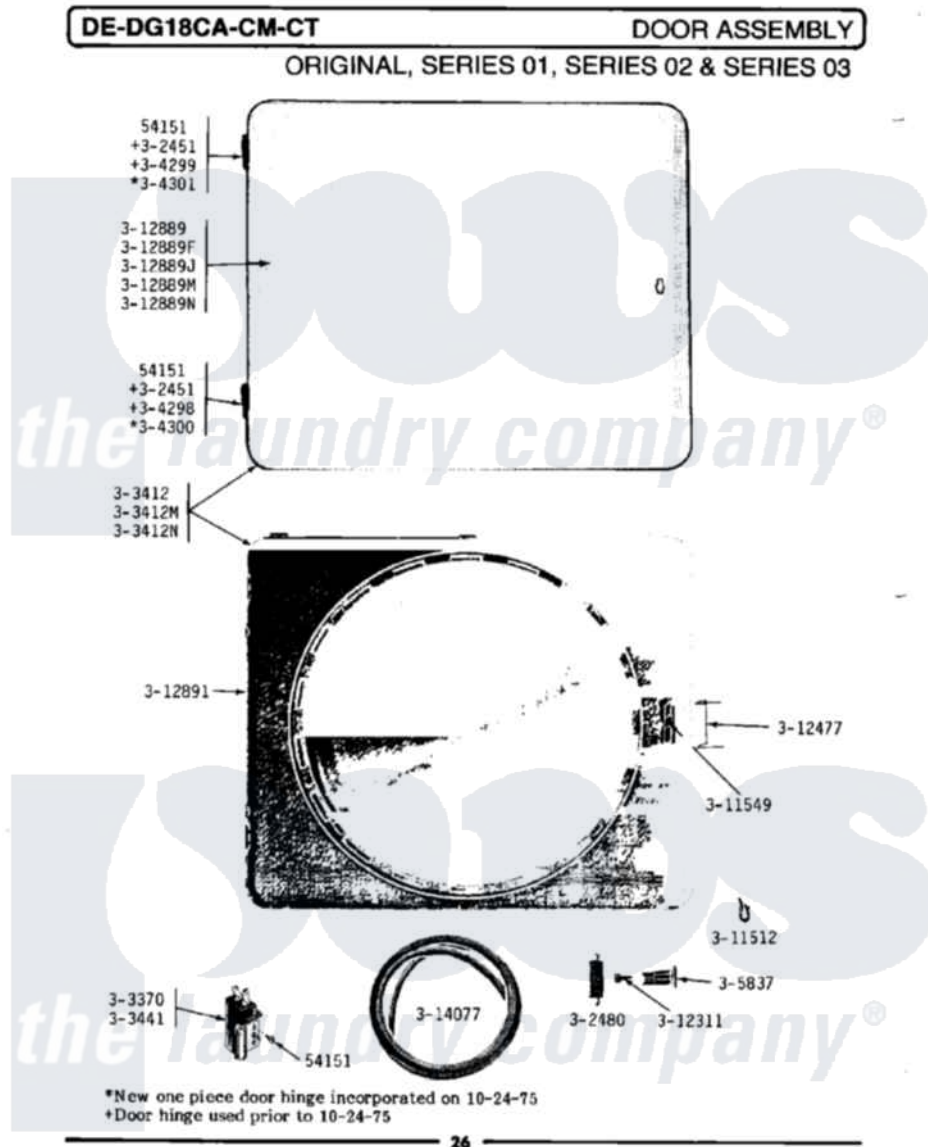

Maytag GDG18CT 08 - DOOR ASSEMBLY

Maytag Commercial Maytag GDG18CT Dryer Parts Parts Diagram 08 - DOOR ASSEMBLY
Click on the part number to view part

| Item | Original Part Number | Replaced By | Status | Part Description |
|------|-------------------------|-------------|---------------|-----------------------------|
| NI | NLA | | Not Available | SCREW, No.4-40 X 1/4 |
| " | NLA | | Not Available | HINGE ASSEMBLY---N |
| " | NLA | | Not Available | LATCH |
| 004 | Y303370 | | | Door Switch |
| NI | NLA | | Not Available | DOOR COMPLETE-WHITE |
| 006 | NLA | | Not Available | DOOR COMPLETE-HARVEST WHEAT |
| 007 | Y304298 | | | Hinge - Lower |
| NI | NLA | | Not Available | HINGE - UPPER |
| " | NLA | | Not Available | HINGE - LOWER |
| " | NLA | | Not Available | HINGE - UPPER |
| " | NLA | | Not Available | KNOB AND SCREW |
| " | NLA | | Not Available | FASTENER |
| " | NLA | | Not Available | WIRE CLIP |
| " | NLA | | Not Available | SCREW---NA |
| " | NLA | | Not Available | MAGNETIC LATCH RETAINER |

| | | | |
|-----|------------------------|---------------|--------------------------|
| " | NLA | Not Available | DOOR PANEL-WHITE |
| " | NLA | Not Available | DOOR PANEL-HARVEST WHEAT |
| 018 | Y312891 | Not Available | DOOR LINER - INNER HALF |
| 019 | 314077 | | Door Seal |