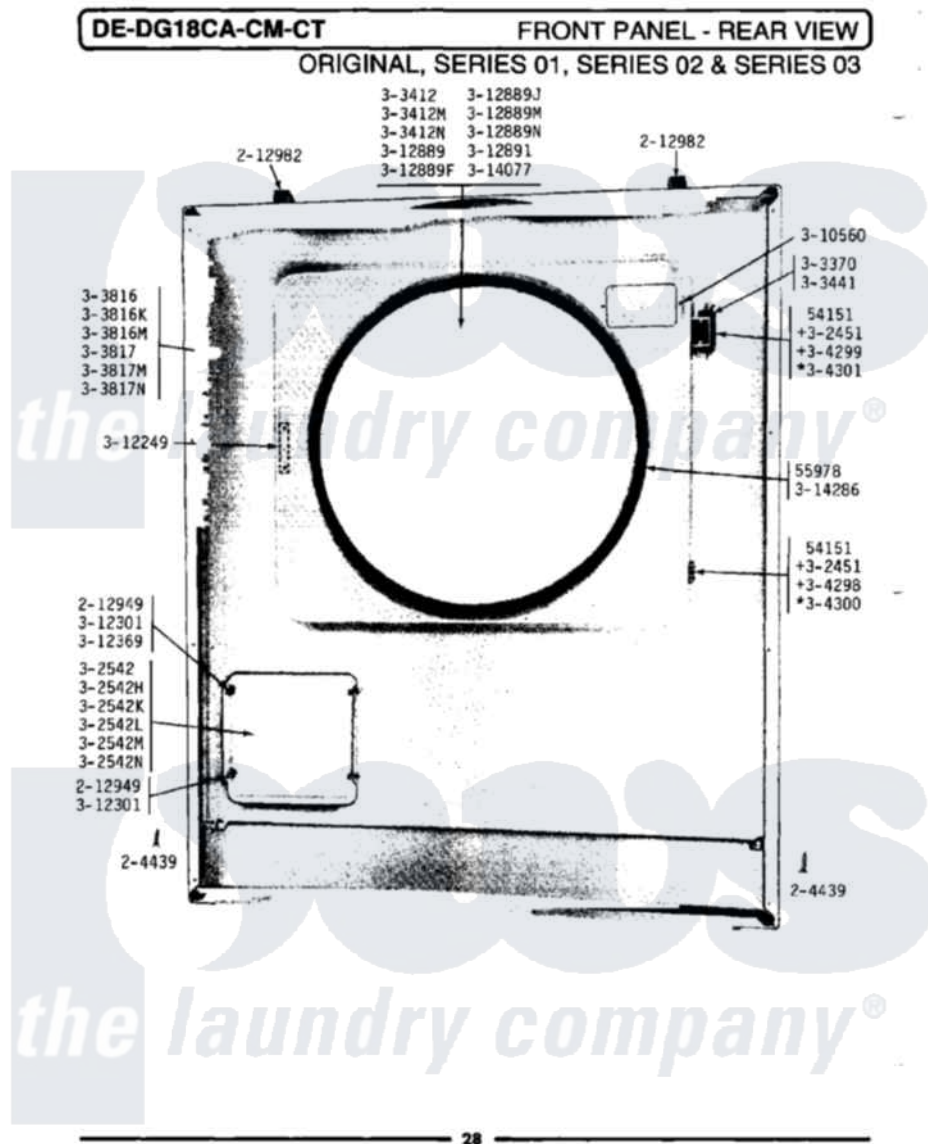

Maytag GDG18CT 09 - FRONT PANEL-REAR VIEW

Maytag [Commercial Maytag GDG18CT Dryer Parts](#) Parts Diagram 09 - FRONT PANEL-REAR VIEW
 Click on the part number to view part

Item	Original Part Number	Replaced By	Status	Part Description
	NI	NLA	Not Available	SCREW, No.4-40 X 1/4
002	Y055978			Rubber Adhesive, 2 Oz Tube
003	204439			Screw And Fstner Assembly
004	212949	22001866		Screw, Relay
005	212982	22001650		Fastener, Spring
	NI	NLA	Not Available	HINGE ASSEMBLY----N
	"	NLA	Not Available	ACCESS DOOR (WHITE)
008	NLA		Not Available	ACCESS DOOR-ALMOND
	NI	NLA	Not Available	ACCESS DOOR-HARVEST WHEAT
010	Y303370			Door Switch
	NI	NLA	Not Available	DOOR COMPLETE-WHITE
	"	NLA	Not Available	DOOR COMPLETE-HARVEST WHEAT
	"	NLA	Not Available	FRONT PANEL-WHITE
014	NLA		Not Available	FRONT PANEL-HARVEST WHEAT

NI	NLA		Not Available	FRONT PANEL-HARVEST WHEAT
"	Y304298			Hinge - Lower
"	NLA		Not Available	HINGE - UPPER
018	NLA		Not Available	HINGE - LOWER
019	NLA		Not Available	HINGE - UPPER
NI	310560	74004005		Screw, 6-32 X 5/16"
021	NLA		Not Available	STRIKE PLATE
022	NLA		Not Available	BUSHING FOR ACCESS STUD
NI	312369			Sleeve, Access Panel Stud Part Not Used
"	NLA		Not Available	DOOR PANEL-WHITE
"	NLA		Not Available	DOOR PANEL-HAVEST WHEAT
"	Y312891		Not Available	DOOR LINER - INNER HALF
"	Y313340			LABEL, LINT SCREEN INSTRUCTION
"	Y313927			INSTRUCTION LABEL
029	314077			Door Seal
NI	NLA		Not Available	GAS IGNITION LABEL
"	314286			Seal For Front Panel