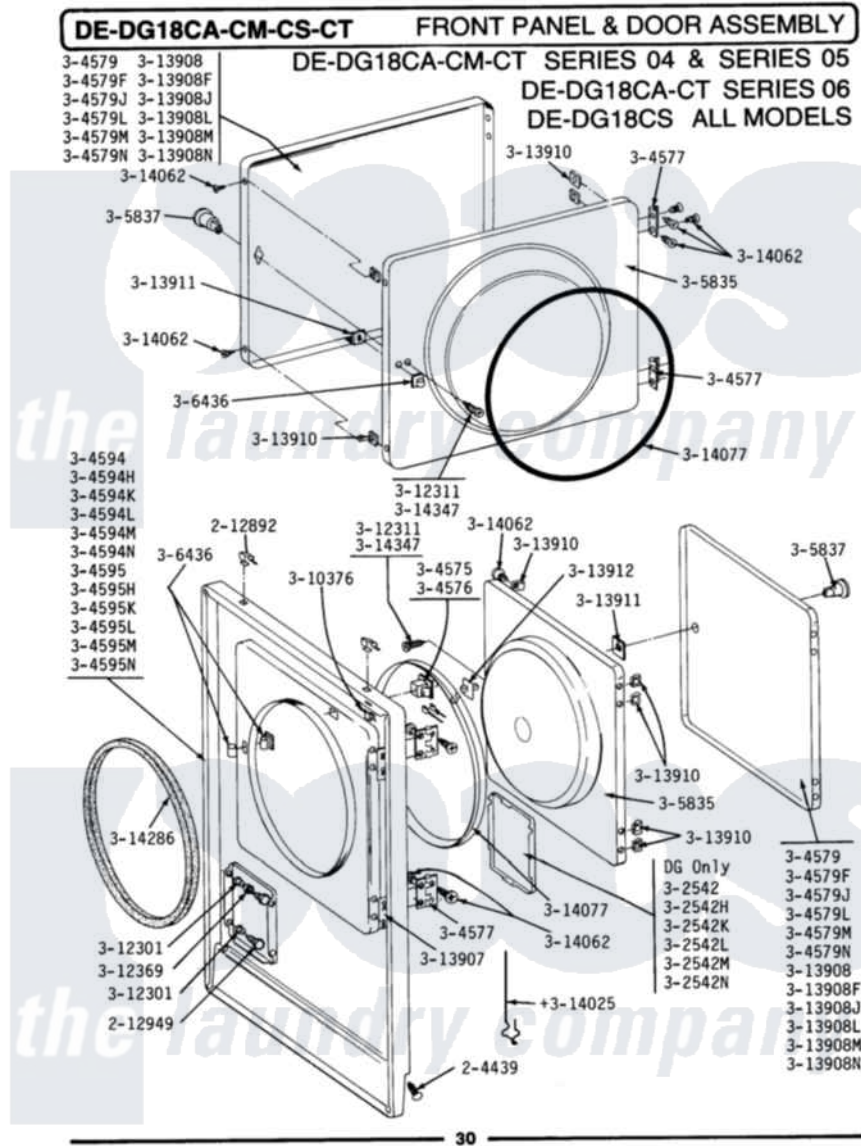

Maytag GDG18CT 10 - FRONT PANEL & DOOR ASSY (SERIES 04)

Maytag Commercial Maytag GDG18CT Dryer Parts Parts Diagram 10 - FRONT PANEL & DOOR ASSY (SERIES 04)
 Click on the part number to view part

Item	Original Part Number	Replaced By	Status	Part Description
001	204439			Screw And Fstner Assembly
002	212949	22001866		Screw, Relay
003	212982	22001650		Fastener, Spring
004	NLA		Not Available	ACCESS DOOR (WHITE)
005	NLA		Not Available	ACCESS DOOR-ALMOND
NI	NLA		Not Available	ACCESS DOOR-HARVEST WHEAT
007	Y304576	W10169313		Switch-Dor
NI	Y304577	33001230		Hinge, Door
"	Y304579	Y306668		DOOR (WHT)
"	NLA		Not Available	DOOR-ALMOND
"	NLA		Not Available	DOOR-HARVEST WHEAT
"	NLA		Not Available	FRONT PANEL-WHITE
013	NLA		Not Available	FRONT PANEL-HARVEST WHEAT
014	NLA		Not Available	INNER DOOR WITH KNOB & SCRE

NI	NLA	Not Available	KNOB AND SCREW
"	306436		Door Latch Kit--W
017	Y310376		Clip, Door Switch Harness
018	NLA	Not Available	BUSHING FOR ACCESS STUD
NI	NLA	Not Available	SCREW---NA
"	312369		Sleeve, Access Panel Stud Part Not Used
021	Y313340		LABEL, LINT SCREEN INSTRUCTION
022	Y313907		Fastener, Twin
NI	Y313908		DOOR PANEL-WHITE
024	NLA	Not Available	DOOR PANEL-ALMOND
025	NLA	Not Available	DOOR PANEL-HARVEST WHEAT
026	Y313910		Clip, Door Liner To Outer Panel
NI	Y313911		Door Strike Retainer
028	Y313927		INSTRUCTION LABEL
NI	Y314025		Latch For Access Door
"	Y314062		Screw, Door Hinge And Panel
"	314077		Door Seal
"	NLA	Not Available	GAS IGNITION LABEL
"	314286		Seal For Front Panel
"	NLA	Not Available	SCREW FOR DOOR KNOB---NA