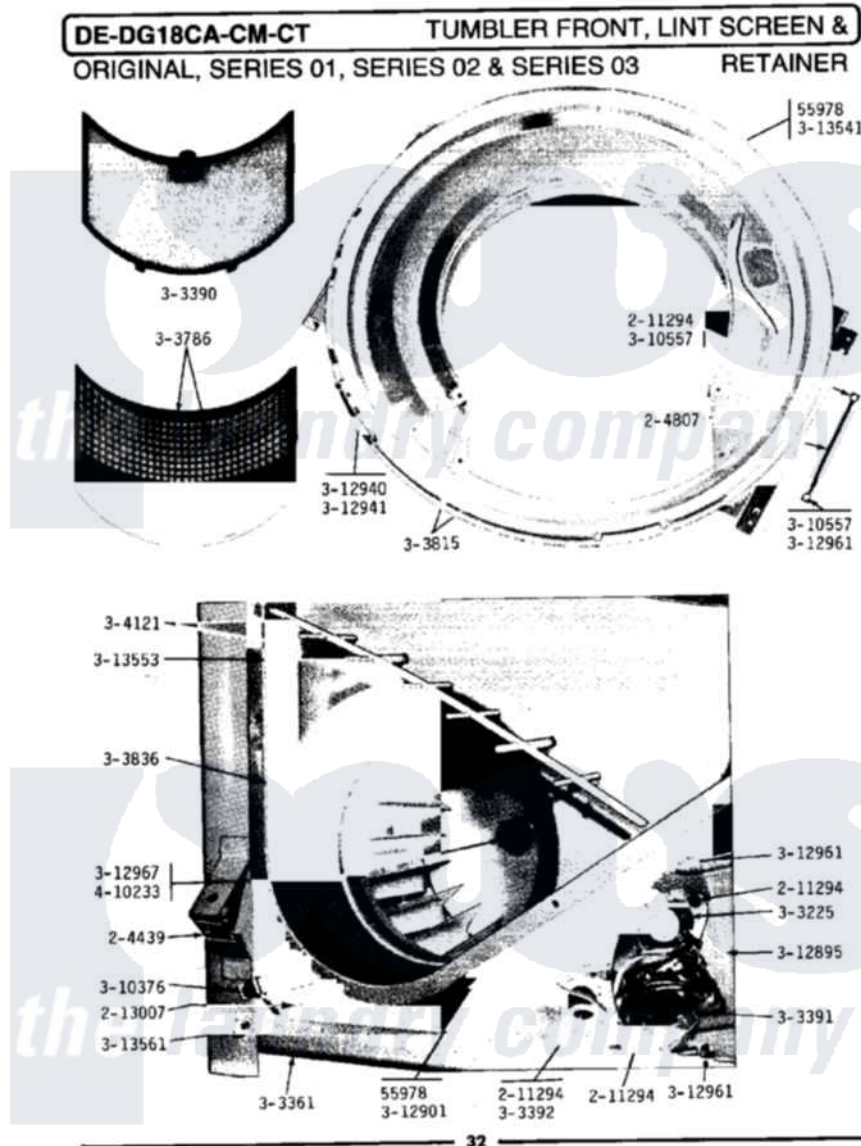

Maytag GDG18CT 12 - TUMBLER FRONT, LINT SCREEN & RETAINER

Maytag [Commercial Maytag GDG18CT Dryer Parts](#) Parts Diagram 12 - TUMBLER FRONT, LINT SCREEN & RETAINER

[Click on the part number to view part](#)

Item	Original Part Number	Replaced By	Status	Part Description
001	Y055978			Rubber Adhesive, 2 Oz Tube
002	204439			Screw And Fstner Assembly
003	204807			Ground Wire, Supp. Plte To Top Cover
NI	210720			Rivet, Bearing To Tumbler Frnt
005	211294	90767		Screw, 8A X 3/8 HeX Washer Head Tapping
006	213007			Xfor Cabinet See Cabinet, Back
007	Y303361		Not Available	BASE ASSY. (UPPER & LOWER)
008	Y303390		Not Available	LINT SCREEN
009	Y303391	33303391		Thermostat, Cycling
010	303392			Thermostat, Cycling
011	Y303786		Not Available	LINT SCREEN WITH RETAINER
012	Y303815	33001231		Front- Tumbler Blower Wheel Assembly And