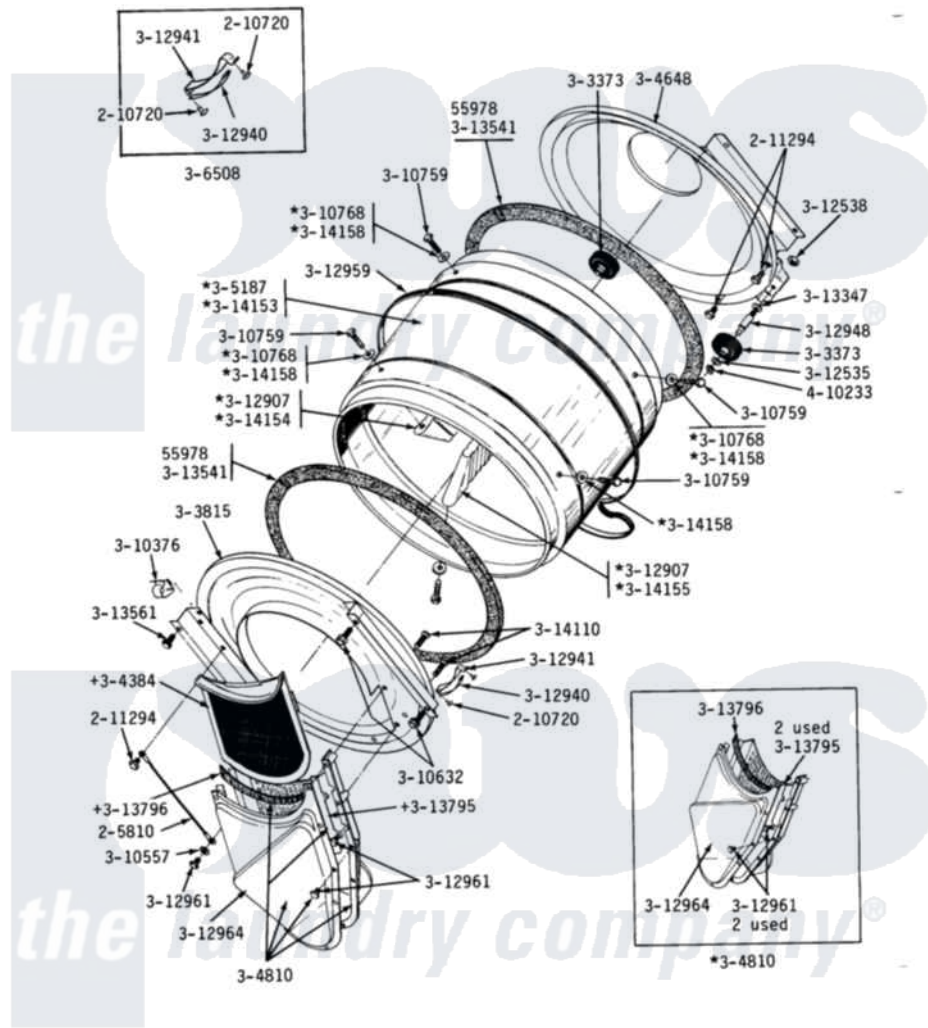

Maytag GDG18CT 13 - LINT SCREEN, TUMBLER (FRONT & BACK)

DE-DG18CA-CM-CS-CT LINT SCREEN, TUMBLER, TUMBLER FRONT & TUMBLER BACK

34

Maytag Commercial Maytag GDG18CT Dryer Parts Parts Diagram 13 - LINT SCREEN, TUMBLER (FRONT & BACK)
Click on the part number to view part

Item	Original Part Number	Replaced By	Status	Part Description
NI	Y053241			Set Screw, Motor Pulley
002	Y055978			Rubber Adhesive, 2 Oz Tube
003	205810			Wire, Ground
004	210720			Rivet, Bearing To Tumbler Frnt
005	211294	90767		Screw, 8A X 3/8 HeX Washer Head Tapping
006	Y303373	12001541		Drum Roller/Washer Assembly--W
007	Y303815	33001231		Front- Tumbler
NI	Y304244			Motor Pulley With Set Screw
009	Y304384	33001003		Screen, Lint
010	Y304648	33001106		Back, Tumbler
011	Y304810		Not Available	OUTLET DUCT ASSEMBLY---S
NI	Y305185	6-3051850		Pulley- MO
013	305187		Not Available	TUMBLER W/BAFFLES
014	306508			Tumbler Bearing Kit ---W

015	Y310376		Clip, Door Switch Harness
016	310557		Washer
017	Y310632	1163839	Screw
018	Y310759		Screw, Tumbler Baffles
NI	NLA	Not Available	WASHER
020	312535		Washer, Vault Mounting Brk.
021	312538	33001443	Nut, Hex
022	Y312907		Tumbler Baffle
023	312940	306508	Tumbler Bearing Kit ---W
024	312941	306508	Tumbler Bearing Kit ---W
025	Y312948	6-3129480	Shaft- Tumbler
026	Y312959		Poly "V" Belt For Tumbler
027	Y312961	W10116751	Screw
028	Y312964	Not Available	OUTLET DUCT - OUTER HALF
029	Y313347	312535	Washer, Vault Mounting Brk.
030	Y313541	33313541	Seal- Tumbler
031	Y313561		Screw---NA
032	Y313795		Guide For Lint Screen
033	Y313796		Lint Seal
034	Y314110	33002917	Screw, No.10-16
035	Y314153	Not Available	TUMBLER No.
NI	NLA	Not Available	TUMBLER BAFFLE - SHORT
037	314155	33001004	Baffle, Tall
038	314158		Washer, Baffle To Tumbler
039	410233	9703438	Ring-Retrn