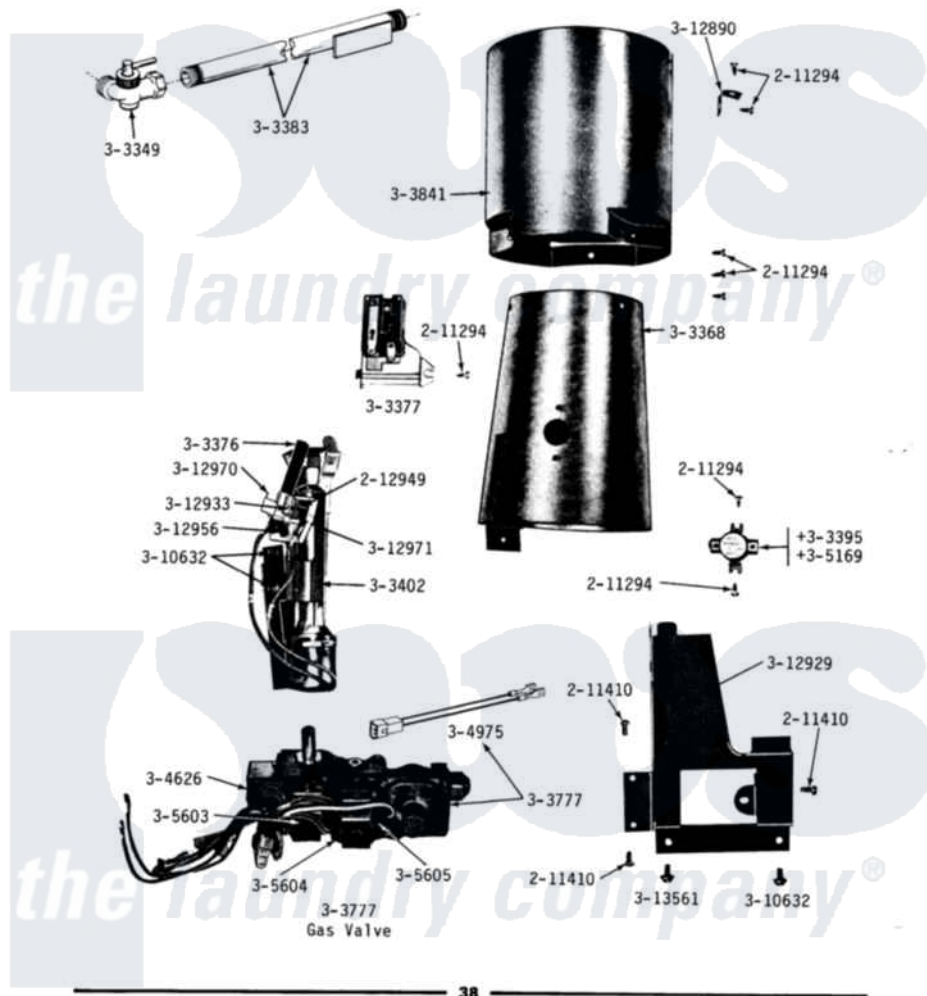

Maytag GDG18CT 14 - GAS VALVE, BURNER & COMBUSTION CONE

DG18CA-CM-CS-CT
GAS VALVE, BURNER & COMBUSTION CONE
 DG18CA-CM-CT ORIGINAL, SERIES 01, 02, 03 & 04
 DG18CS ORIGINAL

Maytag Commercial Maytag GDG18CT Dryer Parts Parts Diagram 14 - GAS VALVE, BURNER & COMBUSTION CONE
 Click on the part number to view part

Item	Original Part Number	Replaced By	Status	Part Description
001	211294	90767		Screw, 8A X 3/8 HeX Washer Head Tapping
NI	NLA		Not Available	SCREW, HEX HD No.8 X 3/8 INCH
003	212949	22001866		Screw, Relay
NI	NLA		Not Available	SCREW ASSM - BLUE BLOCK OPE
005	Y303349			Angle Shut-Off, Gas Valve
006	Y303368			Cone, Combustion
007	303376	4392003		Ignitor
008	Y303377	338906		Radiant, Sensor
009	Y303383	33001735		Pipe And Bracket Assembly Series 18 Not Needed Use Vavle
010	303395			Thermostat, Hi-Limit
011	Y303402			Burner Assembly NA
012	Y303777	W10116794		Gas Valve
NI	Y303779			Conversion Kit

014	Y303841			Cone, Extension
015	Y304626			Side Coil
016	304975			Gas Valve Harness
017	305169			Thermostat, Hi-Limit Gas
018	305603			Secondary Coil
020	305605			Booster Coil
019	305604			Holding Coil
021	Y310632	1163839		Screw
022	Y312890			Retainer, Heater Chamber
023	312929			Gas Valve Bracket
NI	NLA		Not Available	CLIP FOR IGNITER, RIGHT-HAN
025	312956			Screw-Igniter And Clip Mount
NI	NLA		Not Available	CLIP FOR IGNITER, LEFT-HAND
027	Y312971			Insulator For Igniter Mount
NI	NLA		Not Available	MAIN BURNER ORIFICE - LPG
"	NLA		Not Available	INTERNAL ORIFICE - LPG
"	313366			Main Burner Orifice-Ext-NAT
"	313367			Main Burner Orifice-Int-NAT
"	NLA		Not Available	MAIN BURNER ORIFICE (MFG)
033	Y313561			Screw----NA