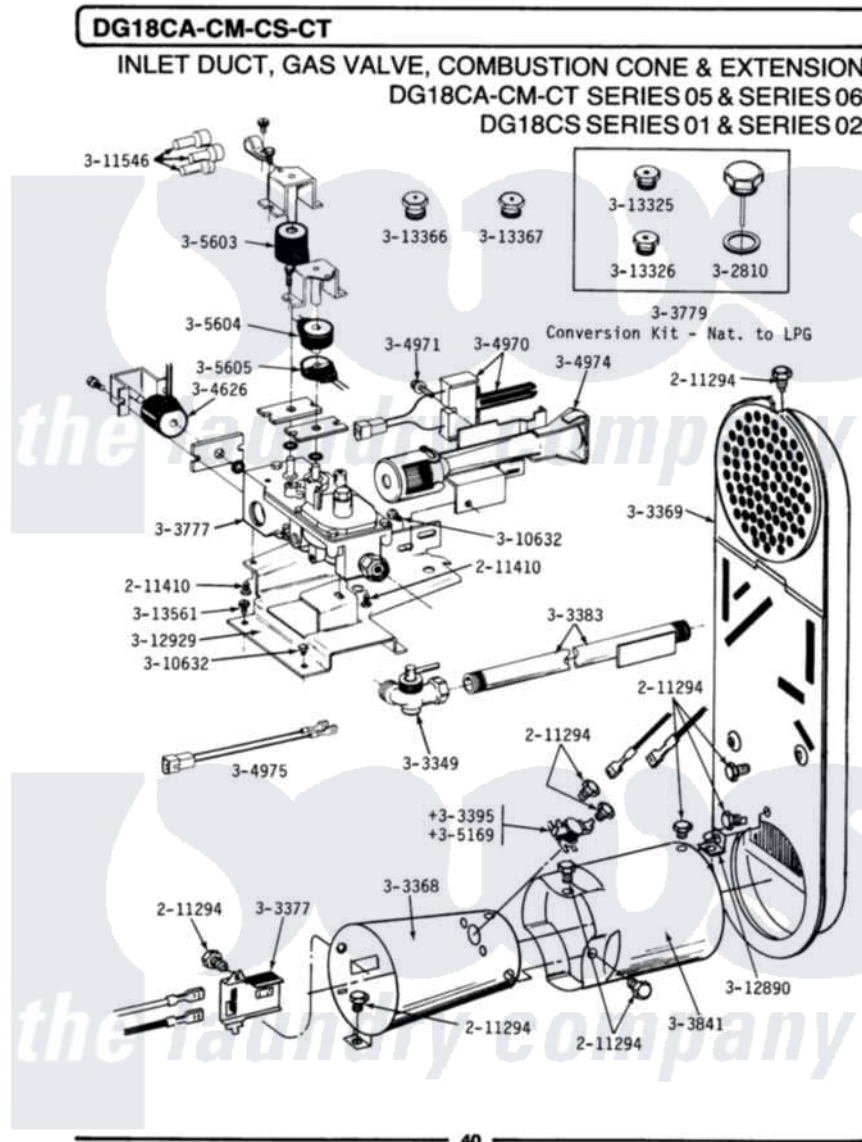

Maytag GDG18CT 15 - INLET DUCT, GAS VALVE, CONE & EXTENSION

40

Maytag [Commercial Maytag GDG18CT Dryer Parts](#) Parts Diagram 15 - INLET DUCT, GAS VALVE, CONE & EXTENSION

[Click on the part number to view part](#)

Item	Original Part Number	Replaced By	Status	Part Description
001	211294	90767		Screw, 8A X 3/8 Hex Washer Head Tapping
NI	NLA		Not Available	SCREW, HEX HD No.8 X 3/8 INCH
"	NLA		Not Available	SCREW ASSM - BLUE BLOCK OPE
004	Y303349			Angle Shut-Off, Gas Valve
005	Y303368			Cone, Combustion
006	Y303369			Inlet Duct Assembly
007	Y303377	338906		Radiant, Sensor
008	Y303383	33001735		Pipe And Bracket Assembly Series 18 Not Needed Use Vavle
009	303395			Thermostat, Hi-Limit
010	Y303777	W10116794		Gas Valve
011	Y303779			Conversion Kit
012	Y303841			Cone, Extension
013	Y304626			Side Coil

014	304970	4391996	Ignitor
015	304971		Screw Note: Screw, Igniter
016	304974	33002793	Burner Assembly
017	304975		Gas Valve Harness
018	305169		Thermostat, Hi-Limit Gas
019	305603		Secondary Coil
020	305604		Holding Coil
021	305605		Booster Coil
022	Y310632	1163839	Screw
023	311546	911445	Wire Connector
024	Y312890		Retainer, Heater Chamber
025	312929		Gas Valve Bracket
NI	NLA	Not Available	MAIN BURNER ORIFICE - LPG
"	NLA	Not Available	INTERNAL ORIFICE - LPG
028	313366		Main Burner Orifice-Ext-NAT
029	313367		Main Burner Orifice-Int-NAT
030	Y313561		Screw---NA