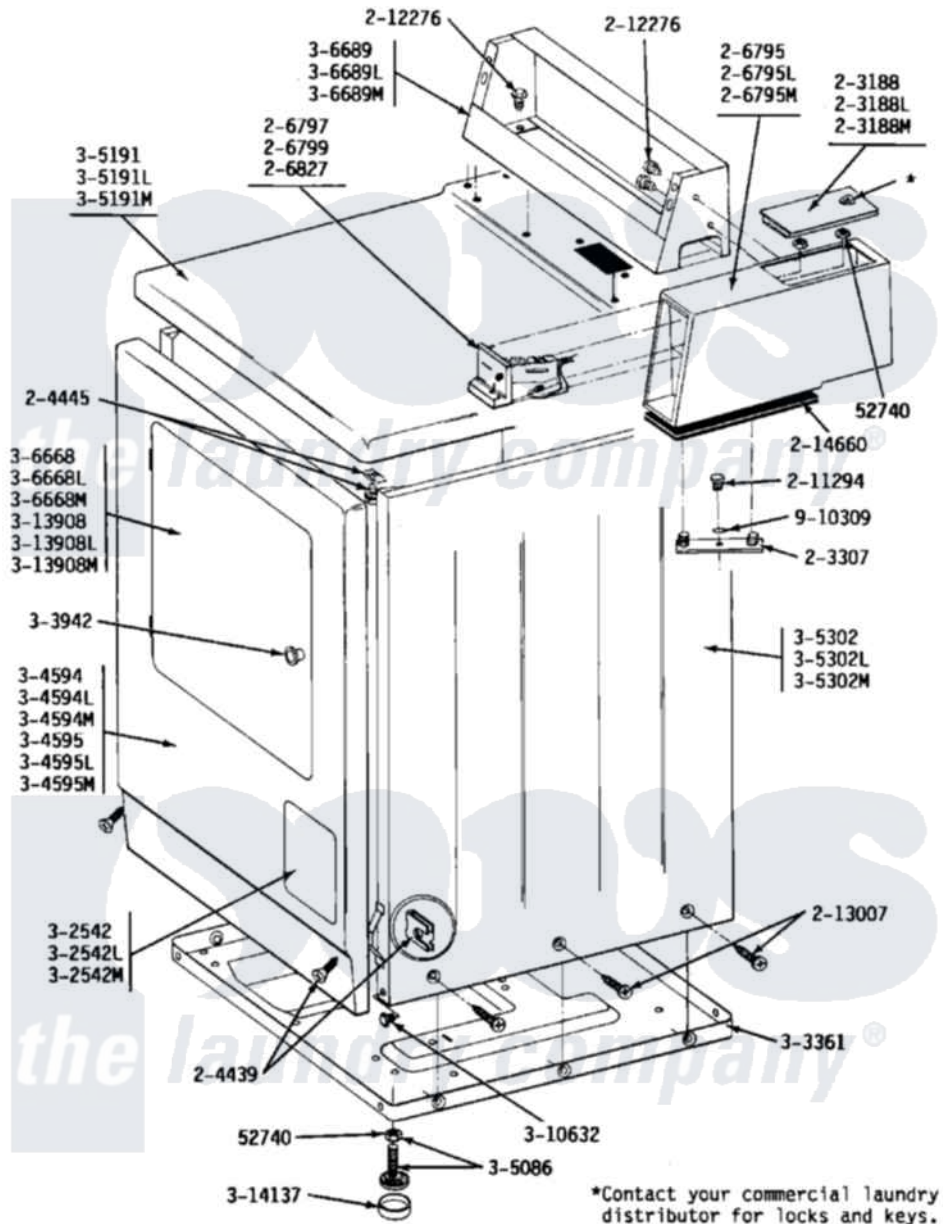

# Maytag GDG19CD 02 - FRONT VIEW

Maytag Commercial Maytag GDG19CD Dryer Parts Parts Diagram 02 - FRONT VIEW

Click on the part number to view part

Item	Original Part Number	Replaced By	Status	Part Description
001	<a href="#">Y052740</a>	<a href="#">62739</a>		Nut, Lock
002	203188		Not Available	TIMER ACCESS DOOR (WHT)
003	203188L		Not Available	ACCESS DOOR-ALMOND
004	203188M		Not Available	ACCESS DOOR-HARVEST WHEAT
NI	NLA		Not Available	MTG. STRAP---NA
006	<a href="#">204439</a>			Screw And Fstner Assembly
007	<a href="#">204445</a>			Screw And Fastener Assembly
008	206795		Not Available	COIN DROP METER ASSY
009	206795L		Not Available	COIN DROP METER ASSY
NI	NLA		Not Available	COIN REJECTOR
"	<a href="#">206799</a>			Optic Switch Assembly
012	NLA		Not Available	COIN REJECTOR (CANADA)
NI	<a href="#">211294</a>	<a href="#">90767</a>		Screw, 8A X 3/8 HeX Washer Head Tapping
014	212276	<a href="#">W10116760</a>		Screw