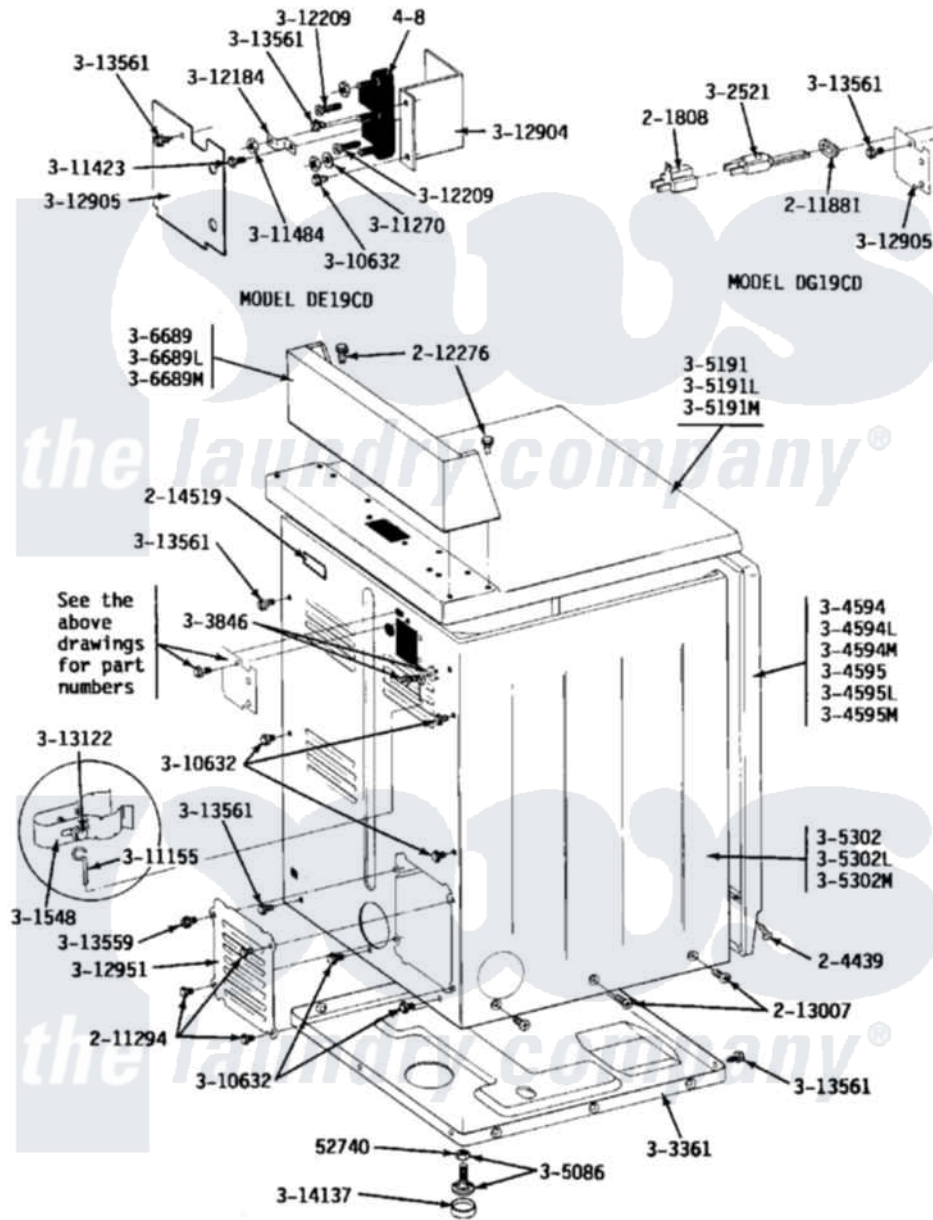

# Maytag GDG19CD 03 - REAR VIEW

Maytag Commercial Maytag GDG19CD Dryer Parts Parts Diagram 03 - REAR VIEW  
 Click on the part number to view part

Item	Original Part Number	Replaced By	Status	Part Description
001	<a href="#">Y052740</a>	<a href="#">62739</a>		Nut, Lock
002	<a href="#">Y201808</a>			Converter
003	<a href="#">204439</a>			Screw And Fstner Assembly
004	<a href="#">211294</a>	<a href="#">90767</a>		Screw, 8A X 3/8 HeX Washer Head Tapping
005	<a href="#">211881</a>			Grommet, Cord Part Not Used-Gas Models Only
006	212276	<a href="#">W10116760</a>		Screw
007	<a href="#">213007</a>			Xfor Cabinet See Cabinet, Back
008	<a href="#">214519</a>			LABEL, ELECTRICAL INSTR. PART NOT USED-GAS MODELS ONLY
009	<a href="#">301548</a>			Clamp, Ground Wire
010	302521		Not Available	CORD, POWER PART NOT USED-GAS MODELS ONLY
011	Y303361		Not Available	BASE ASSY. (UPPER & LOWER)
NI	NLA		Not Available	SCREW & WASHER ASSY.

"	NLA	Not Available	FRONT PANEL-WHITE
"	NLA	Not Available	FRONT PANEL-ALMOND
"	NLA	Not Available	FRONT PANEL-HARVEST WHEAT
019	<a href="#">Y305086</a>		Adjustable Leg And Nut
020	Y305191	Not Available	TOP COVER-WHITE
NI	NLA	Not Available	TOP COVER-ALMOND
"	NLA	Not Available	TOP COVER-HARVEST WHEAT
"	NLA	Not Available	CABINET-WHITE
"	NLA	Not Available	CABINET-ALMOND
"	NLA	Not Available	CABINET-HARVEST WHEAT
"	NLA	Not Available	CONTROL COVER (WHT)
"	NLA	Not Available	CONTROL COVER ASSY---NA
"	NLA	Not Available	CONTROL COVER ASSY
030	<a href="#">311155</a>		Ground Wire And Clamp
037	Y312905	Not Available	COVER, TERMINAL
038	Y312951	Not Available	ACCESS COVER, BACK
039	<a href="#">313122</a>		Screw - Baffle To Tumbler
040	<a href="#">Y313559</a>		Screw
042	<a href="#">Y314137</a>		Foot, Rubber