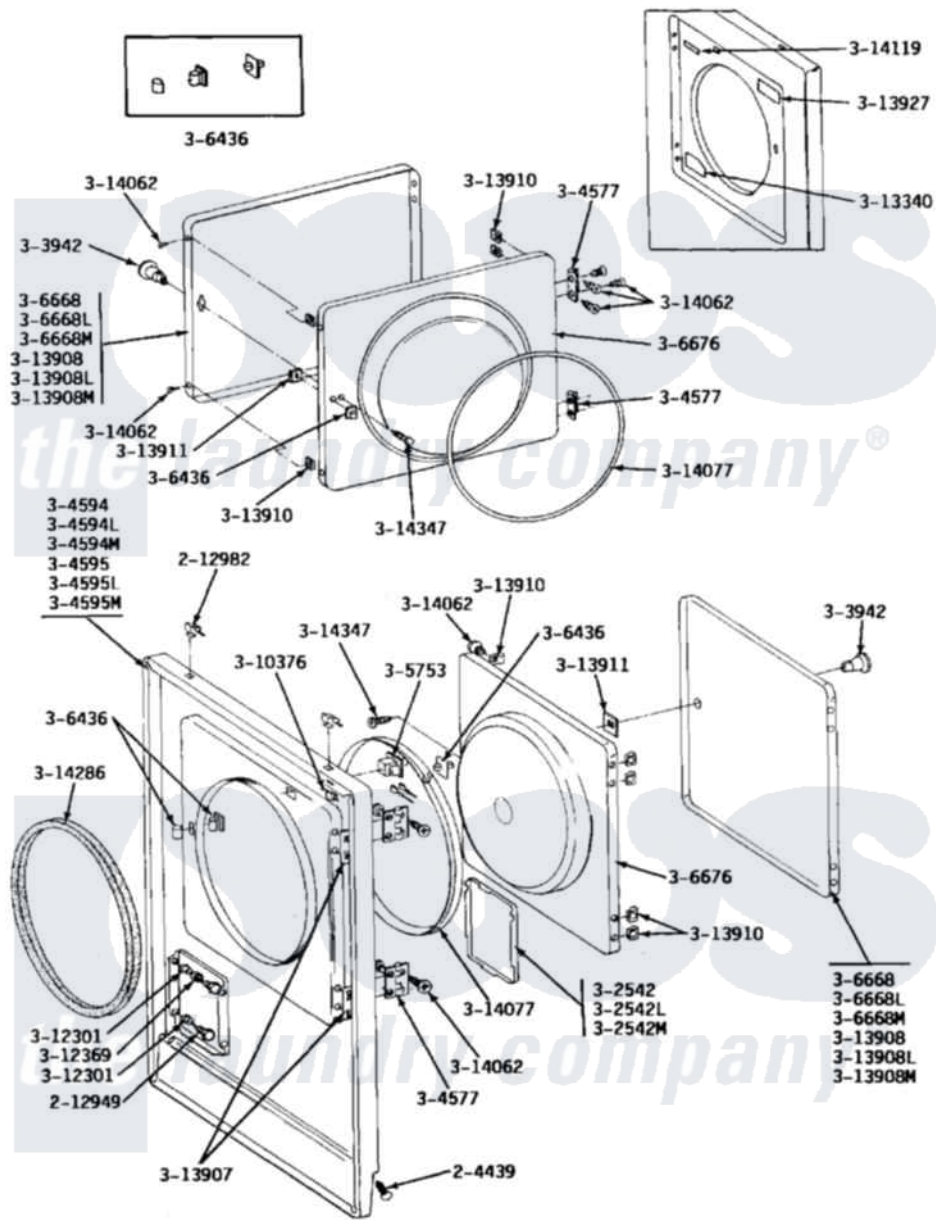

# Maytag GDG19CD 04 - FRONT PANEL\DOOR ASSY.

Maytag Commercial Maytag GDG19CD Dryer Parts Parts Diagram 04 - FRONT PANEL\DOOR ASSY.

[Click on the part number to view part](#)

Item	Original Part Number	Replaced By	Status	Part Description
001	<a href="#">204439</a>			Screw And Fstner Assembly
002	212949	<a href="#">22001866</a>		Screw, Relay
003	212982	<a href="#">22001650</a>		Fastener, Spring
NI	NLA		Not Available	ACCESS DOOR (WHITE)
"	NLA		Not Available	ACCESS DOOR-ALMOND
"	NLA		Not Available	ACCESS DOOR-HARVEST WHEAT
"	NLA		Not Available	KNOB AND SCREW
"	NLA		Not Available	FRONT PANEL-WHITE
"	NLA		Not Available	FRONT PANEL-ALMOND
"	NLA		Not Available	FRONT PANEL-HARVEST WHEAT
014	Y304577	<a href="#">33001230</a>		Hinge, Door
015	<a href="#">Y305753</a>	<a href="#">W10169313</a>		Switch-Dor
016	<a href="#">306436</a>			Door Latch Kit--W
017	<a href="#">Y306668</a>			DOOR (WHT)
NI	NLA		Not Available	DOOR-ALMOND

"	NLA	Not Available	DOOR-HARVEST WHEAT
"	NLA	Not Available	INNER DOOR WITH KNOB
021	<a href="#">Y310376</a>		Clip, Door Switch Harness
NI	NLA	Not Available	BUSHING FOR ACCESS STUD
023	<a href="#">312369</a>		Sleeve, Access Panel Stud Part Not Used
024	<a href="#">Y313340</a>		LABEL, LINT SCREEN INSTRUCTION
025	<a href="#">Y313907</a>		Fastener, Twin
026	<a href="#">Y313908</a>		DOOR PANEL-WHITE
NI	NLA	Not Available	DOOR PANEL-ALMOND
"	NLA	Not Available	DOOR PANEL-HARVEST WHEAT
029	<a href="#">Y313910</a>		Clip, Door Liner To Outer Panel
030	<a href="#">Y313911</a>		Door Strike Retainer
031	<a href="#">Y313927</a>		INSTRUCTION LABEL
032	<a href="#">Y314062</a>		Screw, Door Hinge And Panel
033	<a href="#">314077</a>		Door Seal
NI	NLA	Not Available	GAS IGNITION LABEL
035	<a href="#">314286</a>		Seal For Front Panel
NI	NLA	Not Available	SCREW FOR DOOR KNOB---NA