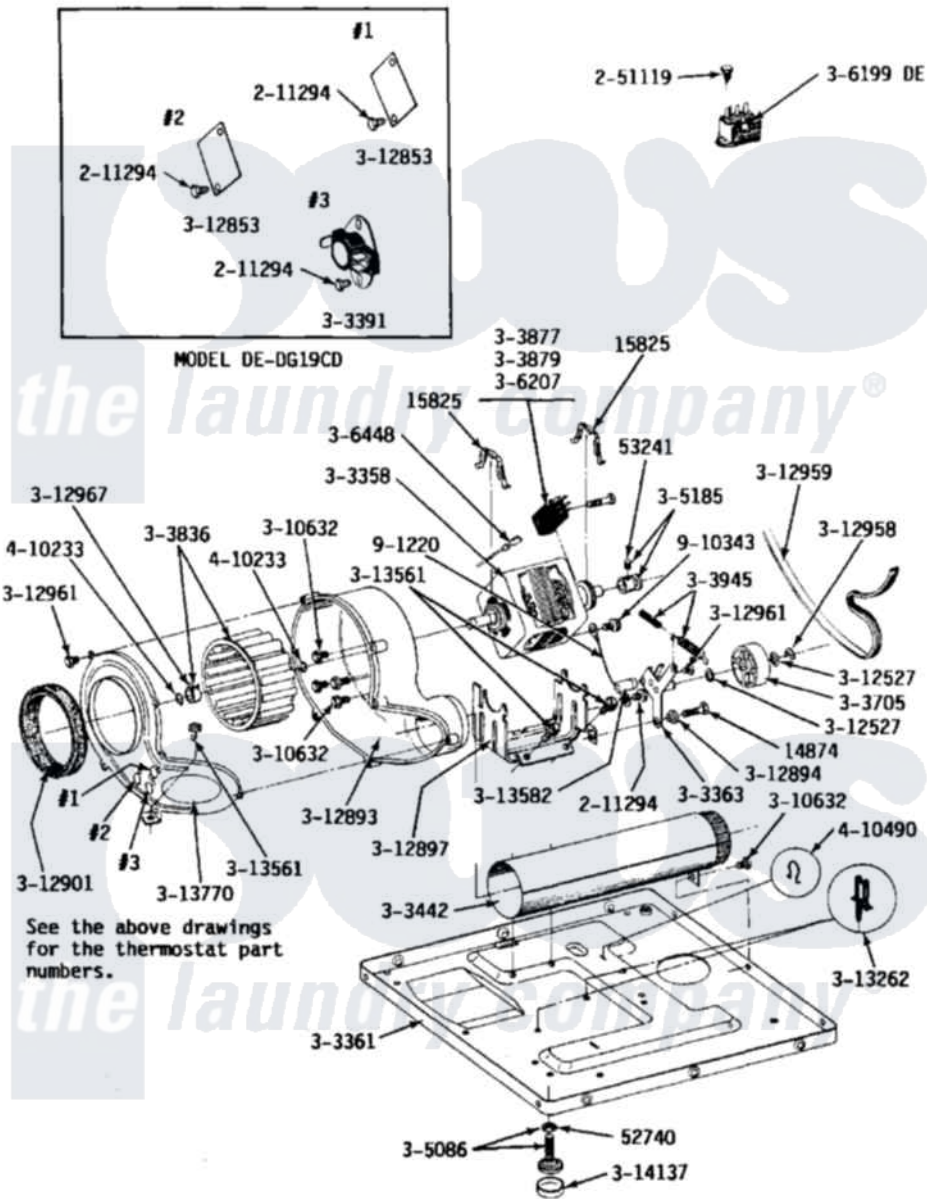

# Maytag GDG19CD 07 - MOTOR, BLOWER, BASE FRAME & THERMOSTATS

Maytag [Commercial Maytag GDG19CD Dryer Parts](#) Parts Diagram 07 - MOTOR, BLOWER, BASE FRAME & THERMOSTATS

[Click on the part number to view part](#)

Item	Original Part Number	Replaced By	Status	Part Description
001	<a href="#">Y014874</a>			Screw, Idler Arm And Sleeve
002	<a href="#">Y015825</a>			Clip, Motor To Motor Support
003	<a href="#">Y052740</a>	<a href="#">62739</a>		Nut, Lock
004	<a href="#">Y053241</a>			Set Screw, Motor Pulley
005	<a href="#">211294</a>	<a href="#">90767</a>		Screw, 8A X 3/8 HeX Washer Head Tapping
006	<a href="#">Y303358</a>	<a href="#">W10410999</a>		Motor-Drive
007	Y303361		Not Available	BASE ASSY. (UPPER & LOWER)
008	Y303363	<a href="#">6-3033630</a>		Idler Arm
009	Y303391	<a href="#">33303391</a>		Thermostat, Cycling
010	<a href="#">Y303442</a>			EXHAUST DUCT ASSEMBLY
011	Y303705	<a href="#">6-3037050</a>		Pulley- ID
012	<a href="#">Y303836</a>			Blower Wheel Assembly And Clamp
				SWITCH, MOTOR EXTERNAL