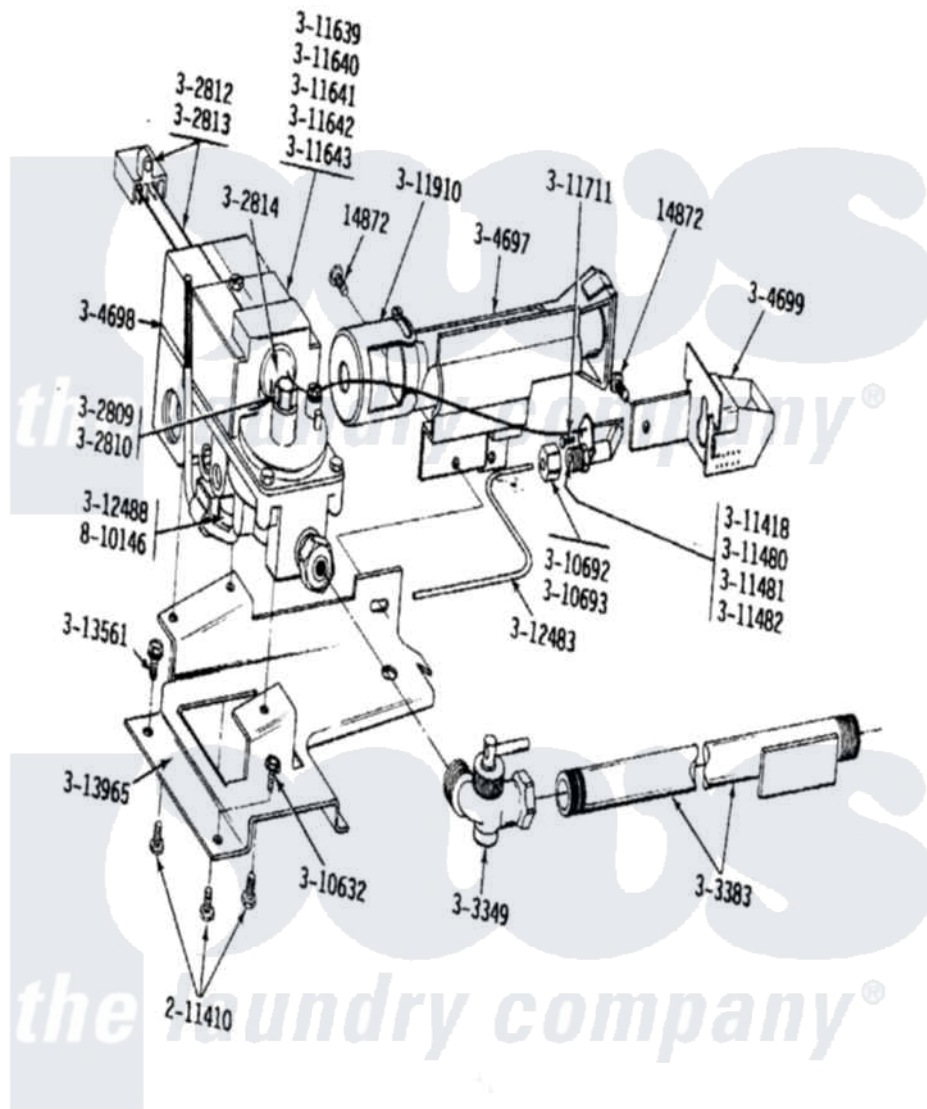

Maytag GDG19CD 08 - 50HZ GAS VALVE

Maytag [Commercial Maytag GDG19CD Dryer Parts](#) Parts Diagram 08 - 50HZ GAS VALVE
 Click on the part number to view part

Item	Original Part Number	Replaced By	Status	Part Description
001	Y014872			Screw, Coin Meter Stop -
NI	NLA		Not Available	SCREW, HEX HD No.8 X 3/8 INCH
"	NLA		Not Available	CONVERSION KIT (NAT.TO LPG)
"	301539			Conversion Kit
"	NLA		Not Available	SCREW ASSEMBLY, LEAK LIMIT
"	NLA		Not Available	SCREW ASSM - BLUE BLOCK OPE
007	Y302812			Main Burner Solenoid
008	Y302813		Not Available	MAIN BURN. SOLENOID (240-50)
NI	NLA		Not Available	PILOT WITH PRESSURE SWITCH
010	Y303349			Angle Shut-Off, Gas Valve
011	Y303383	33001735		Pipe And Bracket Assembly Series 18 Not Needed Use Vavle

012	Y304697			BURNER ASSEMBLY
013	Y304698		Not Available	GAS VALVE (240-50)
NI	NLA		Not Available	PILOT SHIELD ASSEMBLY
015	Y310632	1163839		Screw
016	310692		Not Available	COMPRESSION NUT
017	Y310693		Not Available	COMPRESSION SLEEVE
018	Y311418			Pilot Orifice
019	Y311480			Pilot Orifice
NI	NLA		Not Available	PILOT ORIFICE (MFG.)
021	Y311482			Pilot Orifice
022	Y311639	63-3570		Burner Orifice
NI	NLA		Not Available	ORIFICE FOR MAIN BURNER
"	NLA		Not Available	ORIFICE FOR MAIN BURNER
"	NLA		Not Available	ORIFICE, MAIN BURNER (MFG)
"	NLA		Not Available	ORIFICE FOR MAIN BURNER
027	Y311711			Screw, Fuse Block
NI	NLA		Not Available	AIR SHUTTER
029	Y312483			PILOT TUBE
NI	NLA		Not Available	GASKET FOR PILOT
031	Y313561			Screw---NA
NI	NLA		Not Available	GAS CONTROL BRACKET
"	NLA		Not Available	GAS BURNER INSTRUCT LABEL
"	NLA		Not Available	SCREW