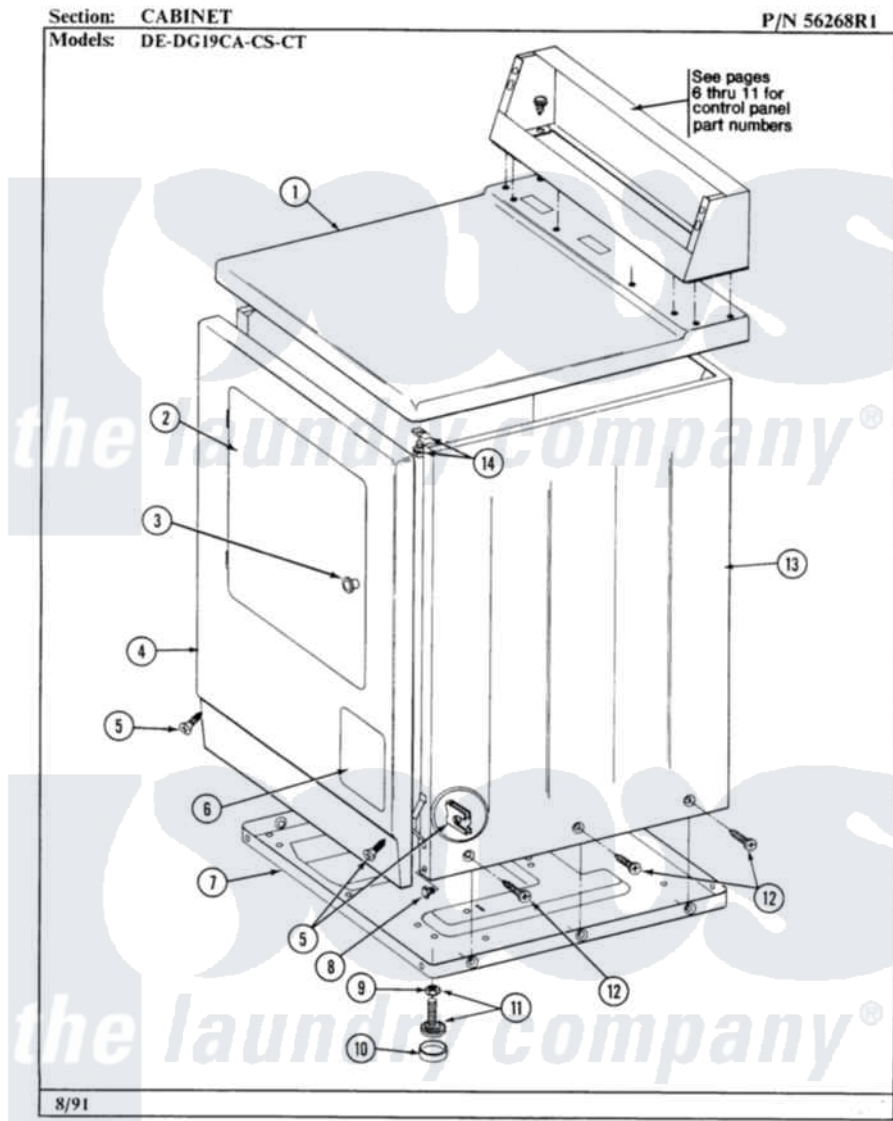

Maytag GDG19CS 01 - CABINET-FRONT

Maytag [Commercial Maytag GDG19CS Dryer Parts](#) Parts Diagram 01 - CABINET-FRONT
Click on the part number to view part

Item	Original Part Number	Replaced By	Status	Part Description
001	NLA		Not Available	(ALM)
"	Y305191		Not Available	TOP COVER-WHITE
002	Y313908			DOOR PANEL-WHITE
"	NLA		Not Available	(ALM)
"	Y304579	Y306668		DOOR (WHT)
003	NLA		Not Available	KNOB & SCREW
004	NLA		Not Available	FRONT PANEL (WHT)
005	204439			Screw And Fstner Assembly
006	NLA		Not Available	ACCESS DOOR (WHT)
007	Y303361		Not Available	BASE ASSY. (UPPER & LOWER)
008	Y310632	1163839		Screw
009	Y052740	62739		Nut, Lock
010	Y314137			Foot, Rubber
011	Y305086			Adjustable Leg And Nut
012	213007			Xfor Cabinet See Cabinet, Back