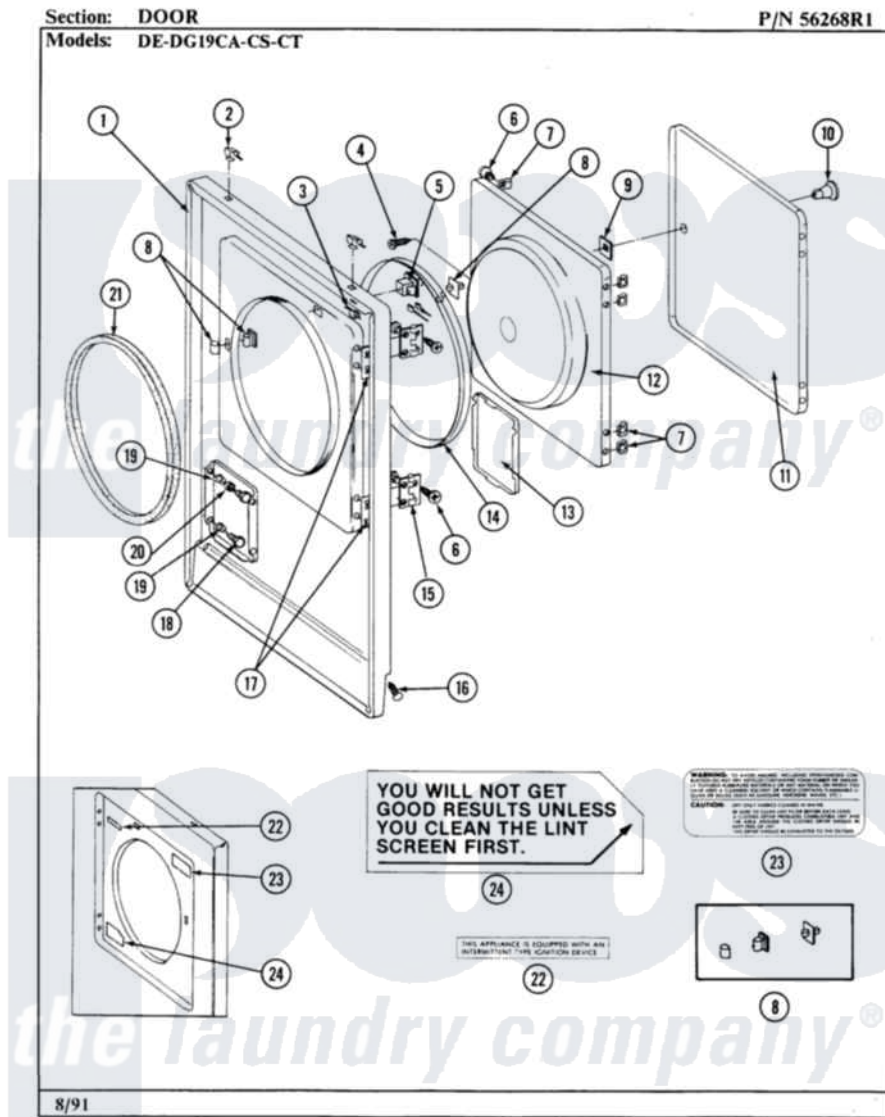

Maytag GDG19CS 13 - DOOR

24

Maytag Commercial Maytag GDG19CS Dryer Parts Parts Diagram 13 - DOOR
Click on the part number to view part

Item	Original Part Number	Replaced By	Status	Part Description
001	NLA		Not Available	FRONT PANEL (WHT)
002	212982	22001650		Fastener, Spring
003	Y310376			Clip, Door Switch Harness
004	NLA		Not Available	SCREW, DOOR KNOB
005	Y304575	W10169313		Switch-Dor
"	Y305753	W10169313		Switch-Dor
006	Y314062			Screw, Door Hinge And Panel
007	Y313910			Clip, Door Liner To Outer Panel
008	306436			Door Latch Kit--W
009	Y313911			Door Strike Retainer
010	NLA		Not Available	KNOB & SCREW
011	NLA		Not Available	(ALM)
"	Y306668			DOOR (WHT)
012	NLA		Not Available	INNER DOOR W/KNOB
013	NLA		Not Available	ACCESS DOOR (WHITE)
014	314077			Door Seal

015	Y304577	33001230	Hinge, Door
016	204439		Screw And Fstner Assembly
017	Y313907		Fastener, Twin
018	212949	22001866	Screw, Relay
019	NLA	Not Available	BUSHING, ACCESS STUD
020	312369		Sleeve, Access Panel Stud Part Not Used
021	314286		Seal For Front Panel
022	NLA	Not Available	GAS IGNITION LABEL
023	Y313927		INSTRUCTION LABEL
024	Y313340		LABEL, LINT SCREEN INSTRUCTION