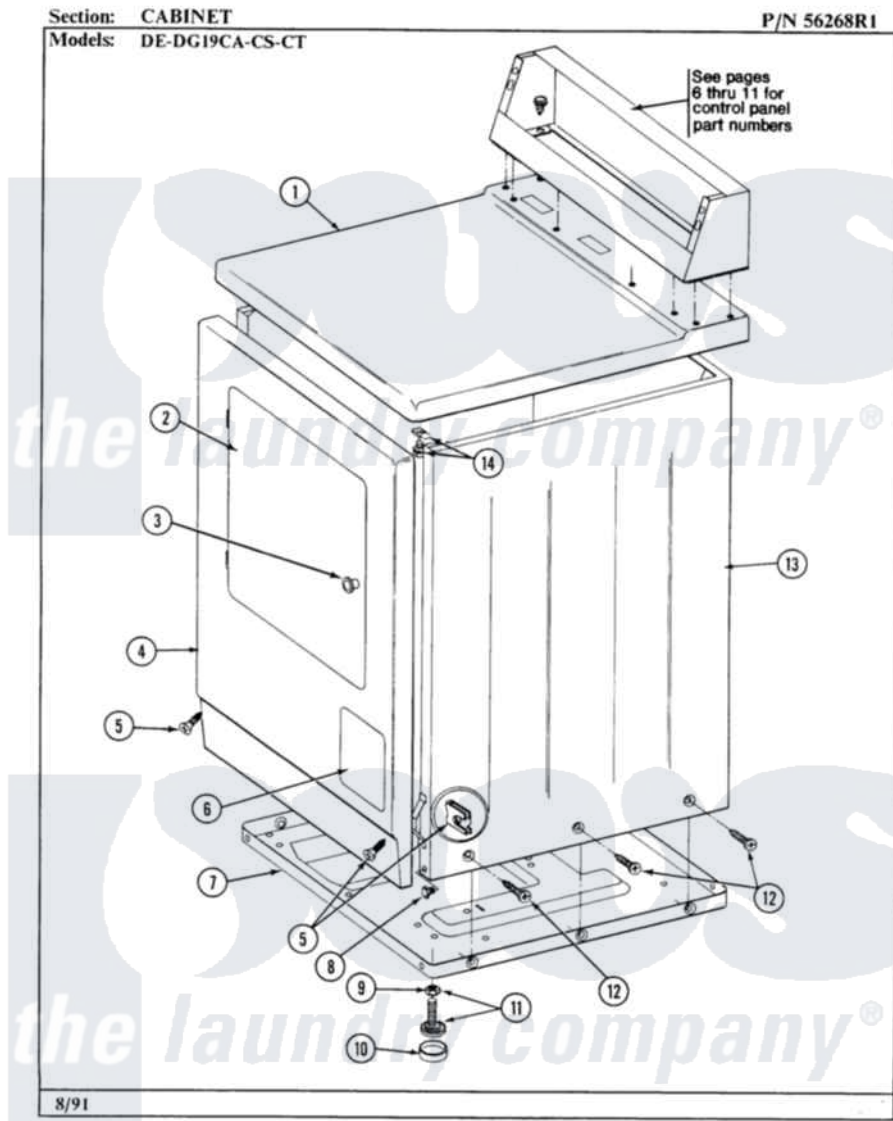

Maytag GDG19CT 01 - CABINET-FRONT

Maytag [Commercial Maytag GDG19CT Dryer Parts](#) Parts Diagram 01 - CABINET-FRONT
Click on the part number to view part

Item	Original Part Number	Replaced By	Status	Part Description
001	NLA		Not Available	(ALM)
"	Y305191		Not Available	TOP COVER-WHITE
002	Y313908			DOOR PANEL-WHITE
"	NLA		Not Available	(ALM)
"	Y304579	Y306668		DOOR (WHT)
003	NLA		Not Available	KNOB & SCREW
004	NLA		Not Available	FRONT PANEL (WHT)
005	204439			Screw And Fstner Assembly
006	NLA		Not Available	ACCESS DOOR (WHT)
007	Y303361		Not Available	BASE ASSY. (UPPER & LOWER)
008	Y310632	1163839		Screw
009	Y052740	62739		Nut, Lock
010	Y314137			Foot, Rubber
011	Y305086			Adjustable Leg And Nut
012	213007			Xfor Cabinet See Cabinet, Back