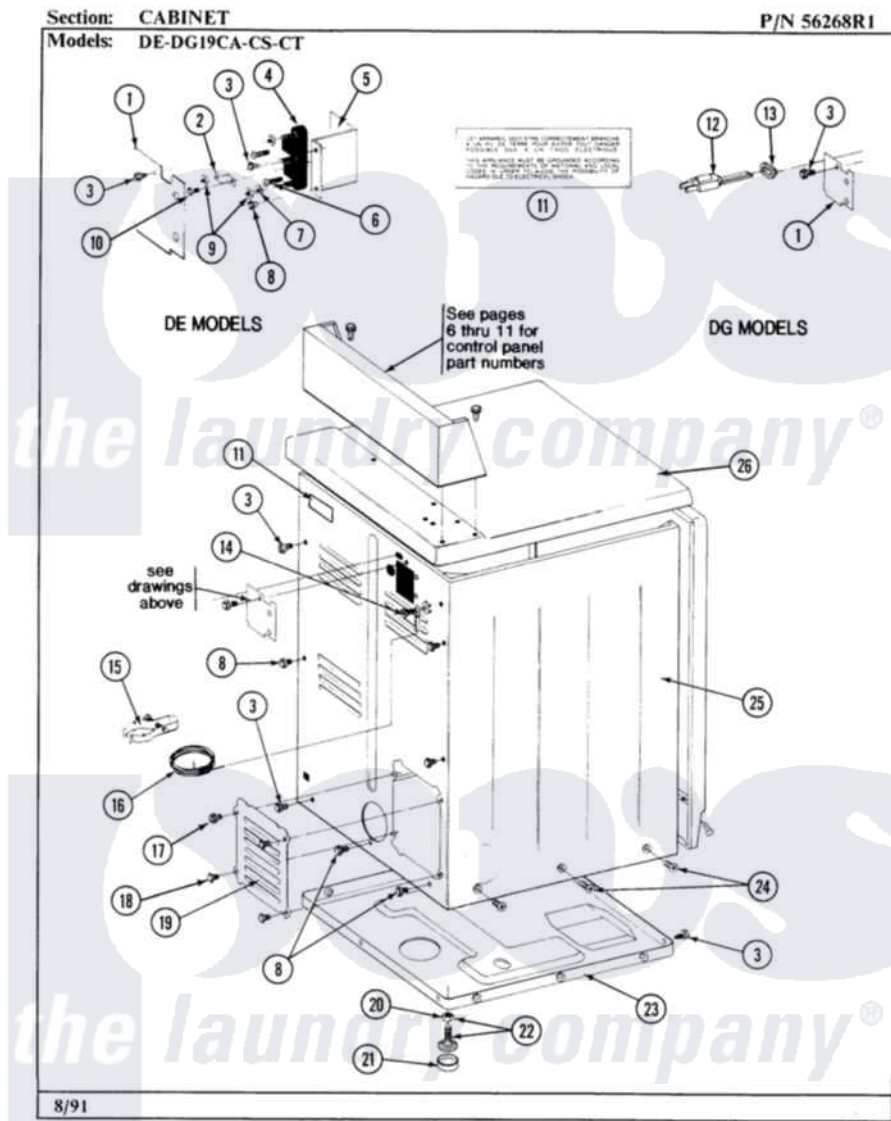

Maytag GDG19CT 02 - CABINET-REAR

4

Maytag [Commercial Maytag GDG19CT Dryer Parts](#) Parts Diagram 02 - CABINET-REAR
Click on the part number to view part

Item	Original Part Number	Replaced By	Status	Part Description
001	Y312905		Not Available	COVER, TERMINAL
002	Y313561			Screw---NA
003	Y310632	1163839		Screw
004	214519			LABEL, ELECTRICAL INSTR. PART NOT USED-GAS MODELS ONLY
005	302521		Not Available	CORD, POWER PART NOT USED-GAS MODELS ONLY
006	211881			Grommet, Cord Part Not Used-Gas Models Only
007	NLA		Not Available	SCREW & WASHER ASSY.
008	301548			Clamp, Ground Wire
009	311155			Ground Wire And Clamp
010	Y313559			Screw
011	211294	90767		Screw, 8A X 3/8 HeX Washer Head Tapping
012	Y312951		Not Available	ACCESS COVER, BACK
013	Y052740	62739		Nut, Lock

014	Y314137		Foot, Rubber
015	Y305086		Adjustable Leg And Nut
016	Y303361	Not Available	BASE ASSY. (UPPER & LOWER)
017	213007		Xfor Cabinet See Cabinet, Back
018	NLA	Not Available	CABINET (WHT)
019	NLA	Not Available	(ALM)
020	NLA	Not Available	(H. WHEAT)
021	Y305191	Not Available	TOP COVER-WHITE
022	NLA	Not Available	(ALM)
023	NLA	Not Available	(H. WHEAT)