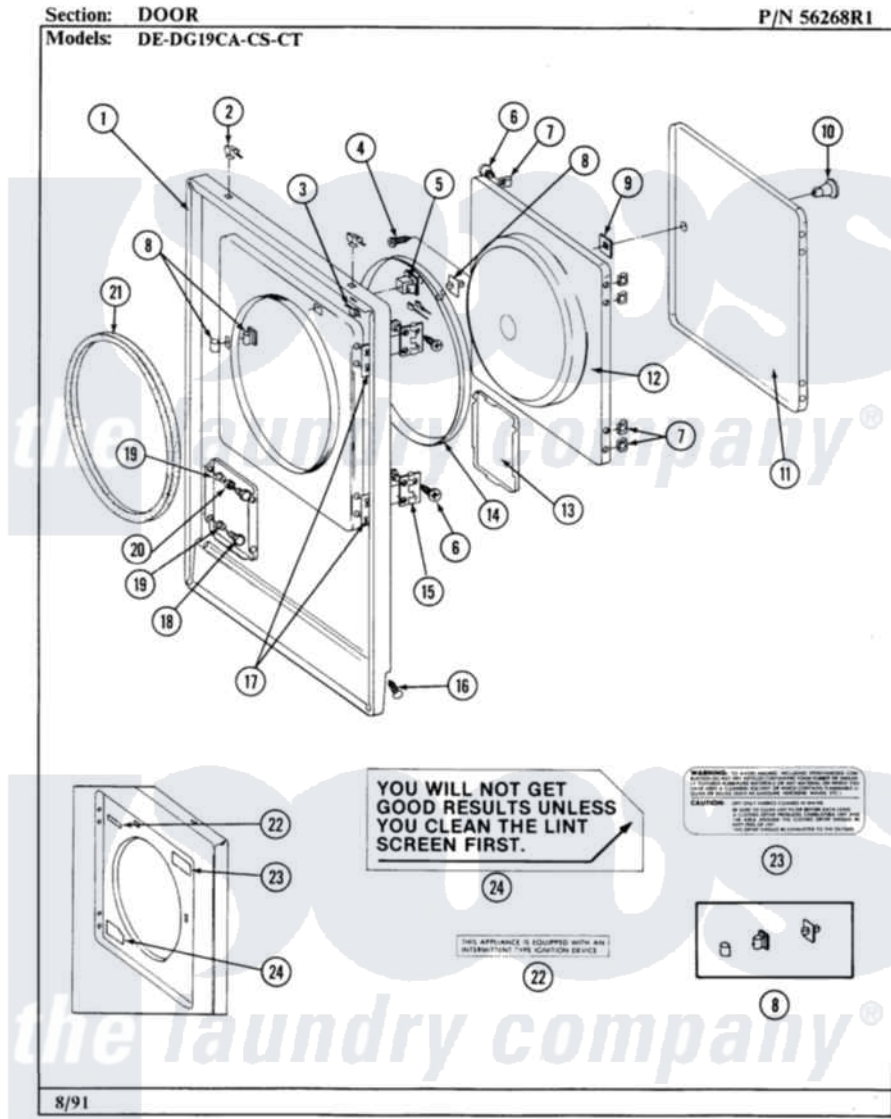

# Maytag GDG19CT 03 - DOOR

24

Maytag [Commercial Maytag GDG19CT Dryer Parts](#) Parts Diagram 03 - DOOR  
Click on the part number to view part

Item	Original Part Number	Replaced By	Status	Part Description
001	NLA		Not Available	FRONT PANEL (WHT)
002	212982	<a href="#">22001650</a>		Fastener, Spring
003	<a href="#">Y310376</a>			Clip, Door Switch Harness
004	NLA		Not Available	SCREW, DOOR KNOB
005	Y304576	<a href="#">W10169313</a>		Switch-Dor
"	Y305754	<a href="#">W10169313</a>		Switch-Dor
006	<a href="#">Y314062</a>			Screw, Door Hinge And Panel
007	<a href="#">Y313910</a>			Clip, Door Liner To Outer Panel
008	<a href="#">306436</a>			Door Latch Kit--W
009	<a href="#">Y313911</a>			Door Strike Retainer
010	NLA		Not Available	KNOB & SCREW
011	NLA		Not Available	(ALM)
"	<a href="#">Y306668</a>			DOOR (WHT)
012	NLA		Not Available	INNER DOOR W/KNOB
013	NLA		Not Available	ACCESS DOOR (WHT)
014	<a href="#">314077</a>			Door Seal

015	Y304577	<a href="#">33001230</a>	Hinge, Door
016	<a href="#">204439</a>		Screw And Fstner Assembly
017	<a href="#">Y313907</a>		Fastener, Twin
018	212949	<a href="#">22001866</a>	Screw, Relay
019	NLA	Not Available	BUSHING, ACCESS STUD
020	<a href="#">312369</a>		Sleeve, Access Panel Stud Part Not Used
021	<a href="#">314286</a>		Seal For Front Panel
022	NLA	Not Available	GAS IGNITION LABEL
023	<a href="#">Y313927</a>		INSTRUCTION LABEL
024	<a href="#">Y313340</a>		LABEL, LINT SCREEN INSTRUCTION