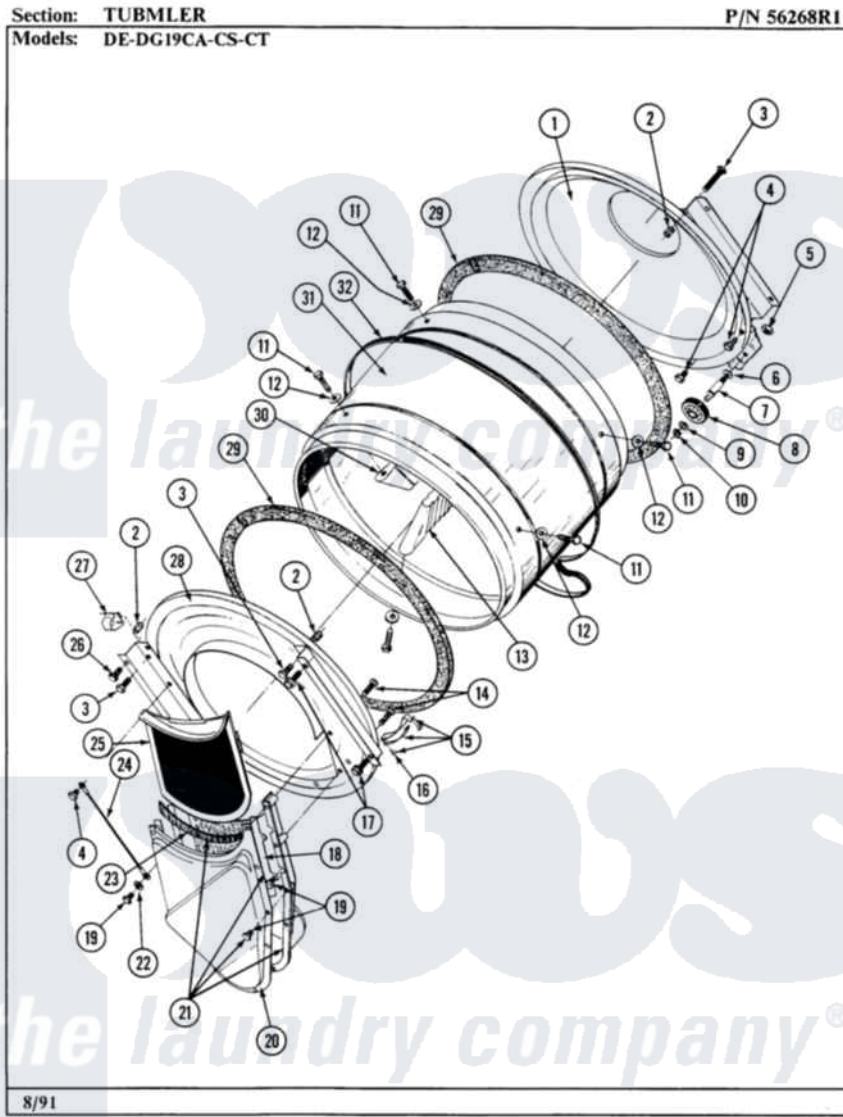

Maytag GDG19CT 04 - TUMBLER

26

Maytag Commercial Maytag GDG19CT Dryer Parts Parts Diagram 04 - TUMBLER
Click on the part number to view part

Item	Original Part Number	Replaced By	Status	Part Description
001	Y306660	33001106		Back, Tumbler
002	NLA		Not Available	COVER, THREAD
003	NLA		Not Available	SCREW
004	211294	90767		Screw, 8A X 3/8 HeX Washer Head Tapping
005	312538	33001443		Nut, Hex
006	Y313347	312535		Washer, Vault Mounting Brk.
007	Y312948	6-3129480		Shaft- Tumbler
008	Y303373	12001541		Drum Roller/Washer Assembly--W
009	312535			Washer, Vault Mounting Brk.
010	410233	9703438		Ring-Retrn
011	Y310759			Screw, Tumbler Baffles
012	314158			Washer, Baffle To Tumbler
013	314155	33001004		Baffle, Tall
"	314804	33001004		Baffle, Tall
014	Y314110	33002917		Screw, No.10-16

015	306508		Tumbler Bearing Kit ----W
016	210720		Rivet, Bearing To Tumbler Fmt
017	Y310632	1163839	Screw
018	Y313795		Guide For Lint Screen
019	Y312961	W10116751	Screw
020	Y312964	Not Available	OUTLET DUCT - OUTER HALF
021	306657	Not Available	OUTLET DUCT & GRID
022	310557		Washer
023	Y313796		Lint Seal
024	NLA	Not Available	TICKETS (1000) 2-14146
025	Y306665	33001003	Screen, Lint
026	Y313561		Screw----NA
027	Y310376		Clip, Door Switch Harness
028	NLA	Not Available	TUMBLER FRONT----NA
029	314820		Seal, Tumbler
"	Y055978		Rubber Adhesive, 2 Oz Tube
"	Y313541	33313541	Seal- Tumbler
030	314803	33001012	Baffle
"	NLA	Not Available	PART NOT USED
031	305187	Not Available	TUMBLER W/BAFFLES
"	306663	Not Available	TUMBLER W/BAFFLES
032	Y312959		Poly "V" Belt For Tumbler