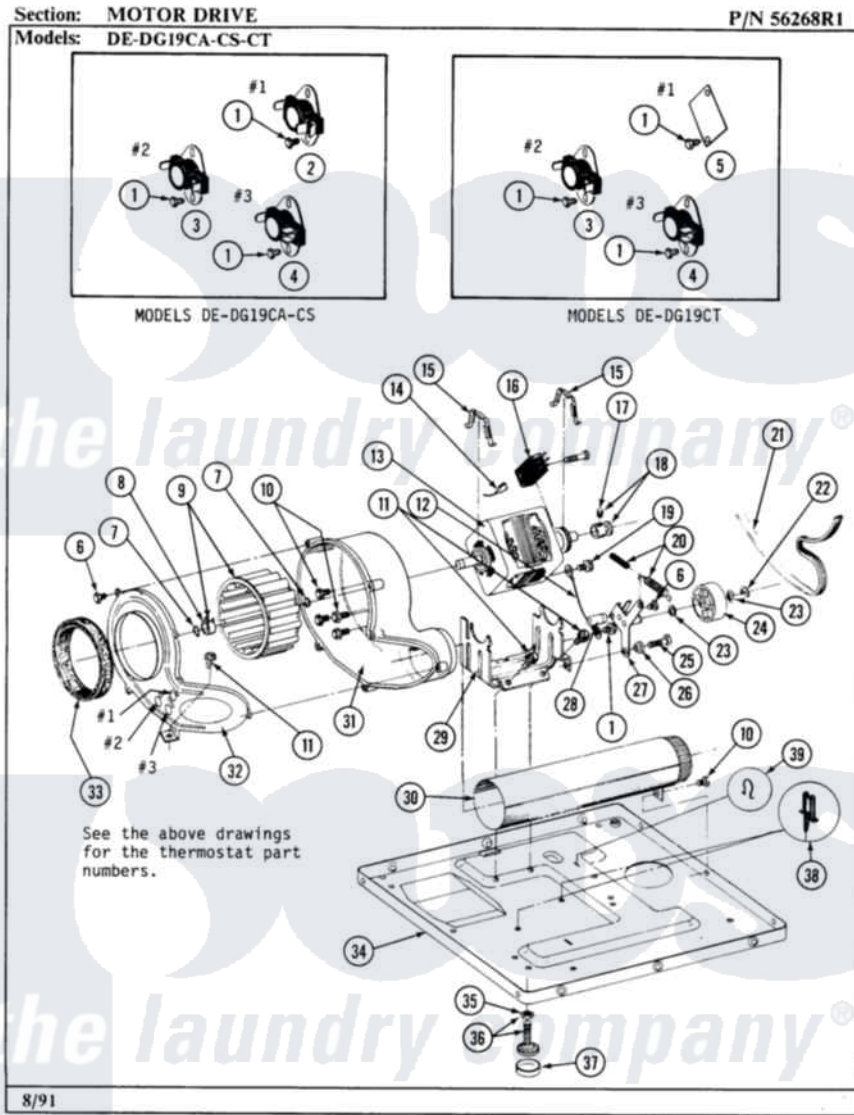

Maytag GDG19CT 05 - MOTOR DRIVE

32

Maytag [Commercial Maytag GDG19CT Dryer Parts](#) Parts Diagram 05 - MOTOR DRIVE
 Click on the part number to view part

Item	Original Part Number	Replaced By	Status	Part Description
001	211294	90767		Screw, 8A X 3/8 HeX Washer Head Tapping
002	Y303225			Thermostat, Permanent Press
003	303392			Thermostat, Cycling
004	Y303391	33303391		Thermostat, Cycling
005	Y312853			Cover For Thermostat Openin
006	Y312961	W10116751		Screw
007	410233	9703438		Ring-Retrn
008	312967			Clamp, Blower Housing
009	Y303836			Blower Wheel Assembly And Clamp
010	Y310632	1163839		Screw
011	Y313561			Screw---NA
012	901220			Ground Wire
013	Y303358	W10410999		Motor-Drive
014	NLA		Not Available	WIRE
015	Y015825			Clip, Motor To Motor Support

016	306207		Not Available	(PROD. No.303358-8 & No.303358-9)
"	NLA		Not Available	SWITCH, MOTOR START
"	Y303877		Not Available	SWITCH, MOTOR EXTERNAL START No.303358-2, No.303358-4, 303358-7
"	Y303879			Switch, Motor External Start
017	Y053241			Set Screw, Motor Pulley
018	Y305185	6-3051850		Pulley- MO
019	910343	488234		Screw 8-32 X 1/4
020	Y303945			IDLER SPRING ASSY. W/PLUG
021	Y312959			Poly "V" Belt For Tumbler
022	312958	354987		Ring, Retaining
023	Y312527			Washer, Idler Shaft
024	Y303705	6-3037050		Pulley- ID
025	Y014874			Screw, Idler Arm And Sleeve
026	Y312894	315772		Sleeve, Idler Arm
027	Y303363	6-3033630		Idler Arm
028	Y313582	W10116756		Spacer
029	NLA		Not Available	SUPPORT, MOTOR
030	Y303442			EXHAUST DUCT ASSEMBLY
031	Y312893			Housing, Blower
032	Y313770			COVER FOR BLOWER HOUSING
033	Y312901			Seal, Housing Cover
034	Y303361		Not Available	BASE ASSY. (UPPER & LOWER)
035	Y052740	62739		Nut, Lock
036	Y305086			Adjustable Leg And Nut
037	Y314137			Foot, Rubber
038	Y313262	W10116752		Retainer-
039	410490			Spring, Retainer Wire Harness