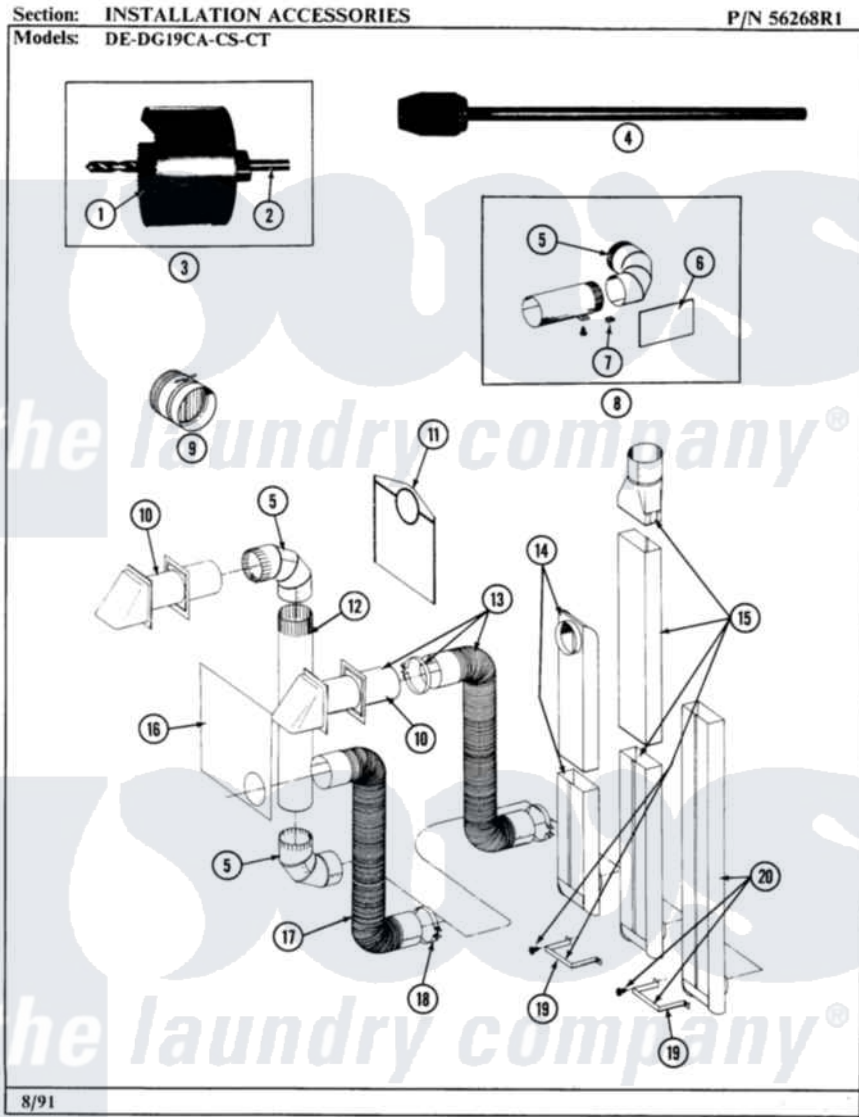

# Maytag GDG19CT 06 - INSTALLATION ACCESSORIES

Maytag [Commercial Maytag GDG19CT Dryer Parts](#) Parts Diagram 06 - INSTALLATION ACCESSORIES  
 Click on the part number to view part

Item	Original Part Number	Replaced By	Status	Part Description
001	NLA		Not Available	BLADE, SAW
002	NLA		Not Available	REPLACEMENT DRILL
003	NLA		Not Available	HOLE SAW W/DRILL BIT
004	NLA		Not Available	EXTENSION CHUCK, DRILL
005	<a href="#">Y059131</a>			Elbow, Venting
006	<a href="#">312302</a>			Insulation, Exhaust Duct Kit
007	<a href="#">213323</a>			Fastener, Exhaust Duct Kit
008	<a href="#">211294</a>	<a href="#">90767</a>		Screw, 8A X 3/8 HeX Washer Head Tapping
"	<a href="#">Y304652</a>			Exhaust Duct Kit
009	NLA		Not Available	DAMPER, BACK DRAFT
010	Y059129	<a href="#">4396007RW</a>		Vent Hood
011	311353		Not Available	BAG, LINT (DACRON)
012	<a href="#">Y059130</a>			Pipe, Venting
013	<a href="#">Y059143</a>			Flexible Vent Kit
014	<a href="#">Y059135</a>			Vent Duct Assembly
015	NLA		Not Available	RECTANGULAR VENT KIT

016	<a href="#">Y059134</a>		PLATE, ALUM. WINDOW (15``X20``)
017	Y304353	<a href="#">4396010RP</a>	6ft Scvent
018	<a href="#">Y304630</a>		Clamp, Flexible Duct
019	<a href="#">211294</a>	<a href="#">90767</a>	Screw, 8A X 3/8 HeX Washer Head Tapping
"	NLA	Not Available	BRACKET, EXHAUST DEFLECTOR
020	NLA	Not Available	EXHAUST DEFLECTOR KIT