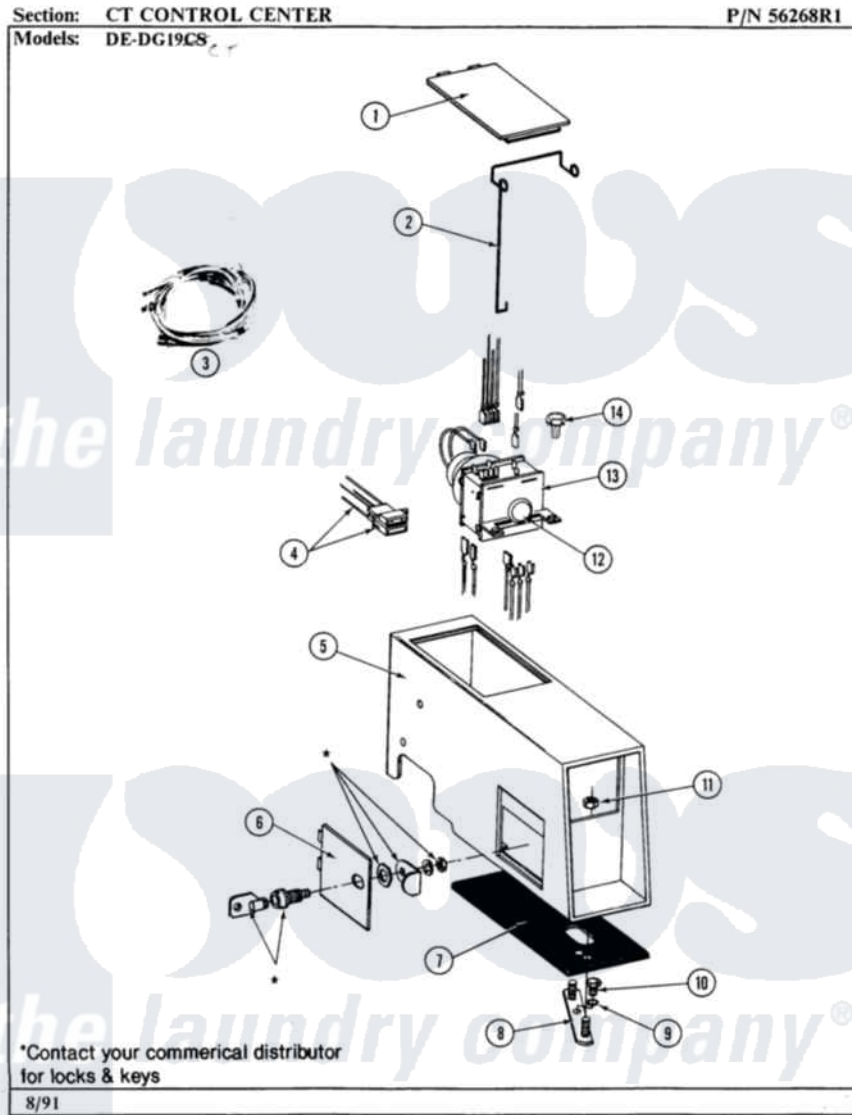

Maytag GDG19CT 08 - CONTROL CENTER

18

Maytag Commercial Maytag GDG19CT Dryer Parts Parts Diagram 08 - CONTROL CENTER
 Click on the part number to view part

Item	Original Part Number	Replaced By	Status	Part Description
001	NLA		Not Available	ACCESS DOOR (WHT)
002	214878			Latch For Access Door
003	NLA		Not Available	MAIN WIRE HARNESS
004	NLA		Not Available	HARNESS, TICKET CONTROL
005	NLA		Not Available	OUTER CASE (WHT)
006	NLA		Not Available	ACCESS DOOR (WHT)
007	214660			Gasket, Control Center
008	NLA		Not Available	MTG. STRAP---NA
009	910309			Washer, Mounting Strap
010	211294	90767		Screw, 8A X 3/8 HeX Washer Head Tapping
011	Y052740	62739		Nut, Lock
012	213089			Knob For Timer
013	NLA		Not Available	TIMER MOTOR
"	Y303801		Not Available	TIMER WITH KNOB AND PIN
014	212276	W10116760		Screw