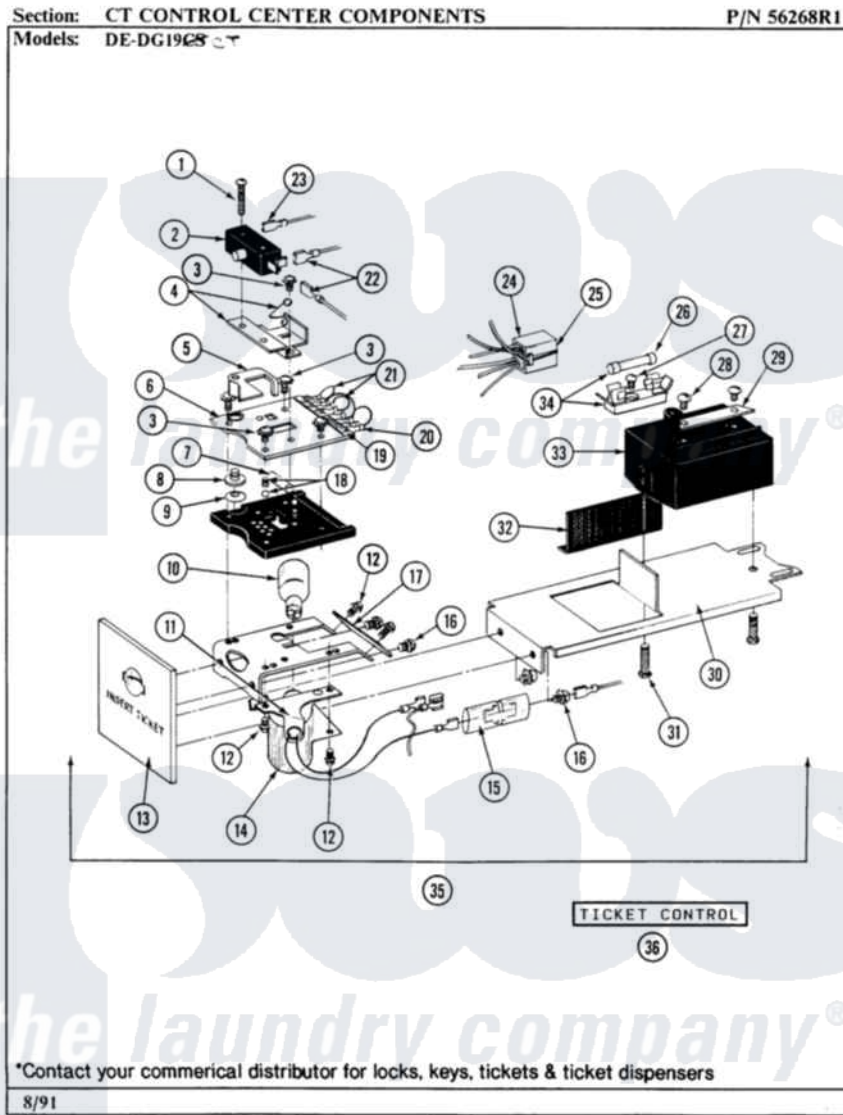

# Maytag GDG19CT 09 - CONTROL CENTER COMPONENTS

Maytag Commercial Maytag GDG19CT Dryer Parts Parts Diagram 09 - CONTROL CENTER COMPONENTS  
 Click on the part number to view part

Item	Original Part Number	Replaced By	Status	Part Description
001	NLA		Not Available	SCREW
002	204882		Not Available	SWITCH FOR TICKET CONTROL
003	NLA		Not Available	SEMS SCREW (No.4-40 X 1/2 INC)
004	<a href="#">204881</a>			Cam Plate Assembly
005	<a href="#">214218</a>			Lever, Switch
006	<a href="#">212452</a>			Board, Circuit
007	<a href="#">214275</a>			Roller For Cam
008	<a href="#">214220</a>			Adjustment Thumb Wheel
009	NLA		Not Available	SPRING WASHER
010	202479	<a href="#">A3167501</a>		Lamp Oven, Int.
011	NLA		Not Available	LAMP SOCKET W/BACKET
012	NLA		Not Available	SCREW, SHIELD (CONTROL)
013	NLA		Not Available	FRONT PLATE, TICKET CONTROL
014	<a href="#">212533</a>			SHIELD FOR HEAT LAMP