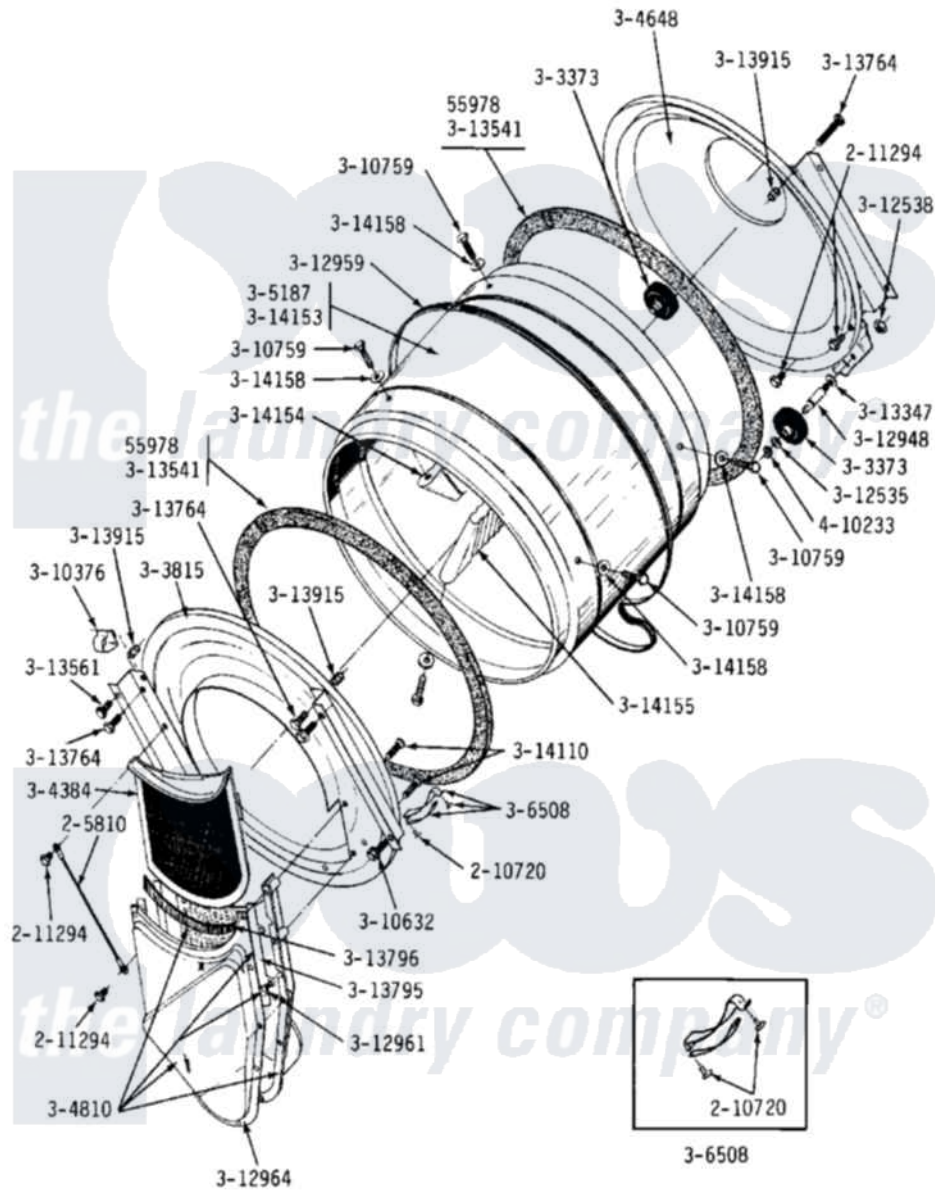

Maytag GDG23CD 05 - LINT SCREEN, TUMBLER (FRONT & BACK)

Maytag Commercial Maytag GDG23CD Dryer Parts Parts Diagram 05 - LINT SCREEN, TUMBLER (FRONT & BACK)
 Click on the part number to view part

Item	Original Part Number	Replaced By	Status	Part Description
001	Y055978			Rubber Adhesive, 2 Oz Tube
002	205810			Wire, Ground
003	210720			Rivet, Bearing To Tumbler Fmt
004	211294	90767		Screw, 8A X 3/8 HeX Washer Head Tapping
005	Y303373	12001541		Drum Roller/Washer Assembly--W
006	Y303815	33001231		Front- Tumbler
007	Y304384	33001003		Screen, Lint
NI	Y304648	33001106		Back, Tumbler
008	Y304648	33001106		Back, Tumbler
010	Y304810		Not Available	OUTLET DUCT ASSEMBLY---S
011	305187		Not Available	TUMBLER W/BAFFLES
012	306508			Tumbler Bearing Kit ---W
013	Y310376			Clip, Door Switch Harness
014	Y310632	1163839		Screw

015	Y310759			Screw, Tumbler Baffles
016	312535			Washer, Vault Mounting Brk.
017	312538	33001443		Nut, Hex
018	Y312948	6-3129480		Shaft- Tumbler
019	Y312959			Poly "V" Belt For Tumbler
020	Y312961	W10116751		Screw
021	Y312964		Not Available	OUTLET DUCT - OUTER HALF
022	Y313347	312535		Washer, Vault Mounting Brk.
023	Y313541	33313541		Seal- Tumbler
024	Y313561			Screw----NA
NI	NLA		Not Available	SCREW
026	Y313795			Guide For Lint Screen
027	Y313796			Lint Seal
NI	NLA		Not Available	COVER, THREAD
029	Y314110	33002917		Screw, No.10-16
030	Y314153		Not Available	TUMBLER No.
NI	NLA		Not Available	TUMBLER BAFFLE - SHORT
032	314155	33001004		Baffle, Tall
033	314158			Washer, Baffle To Tumbler
034	410233	9703438		Ring-Retrn