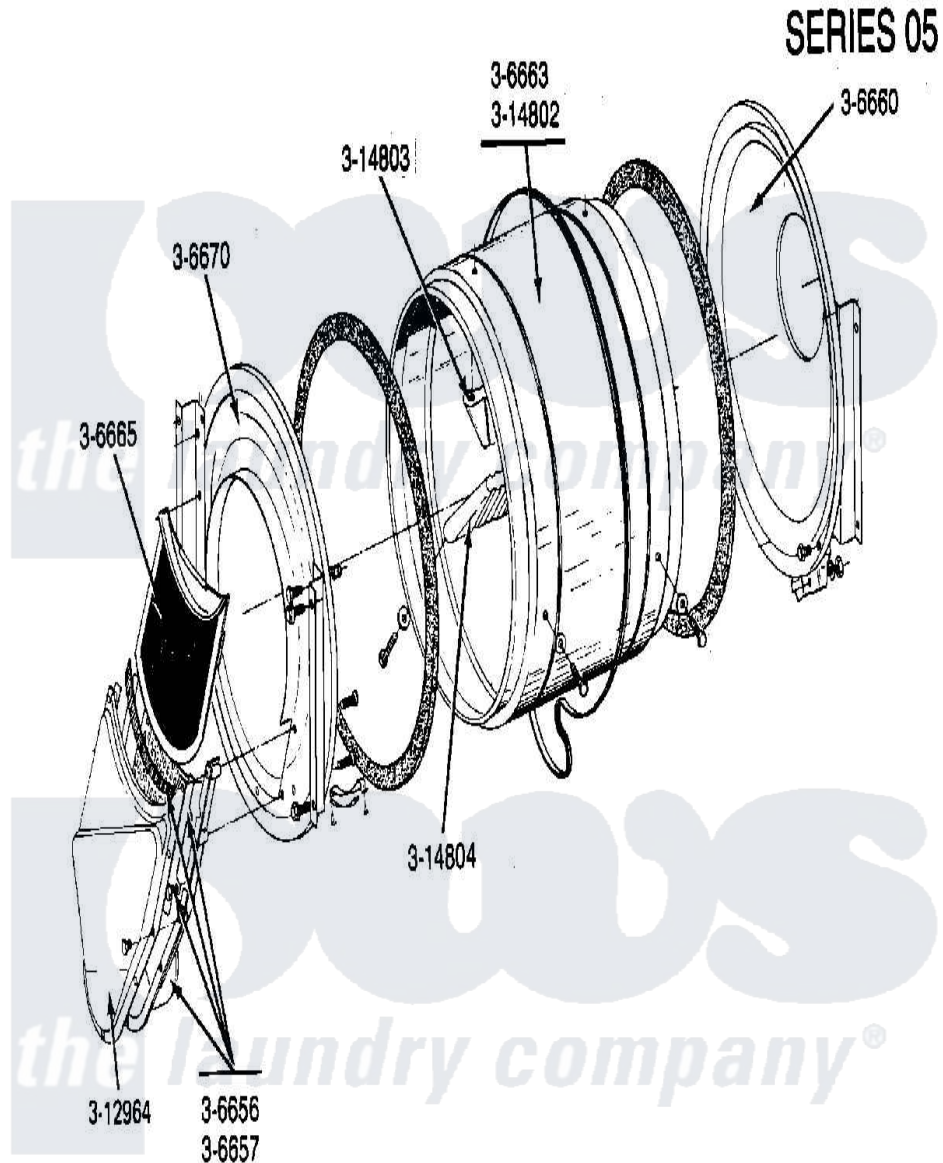

Maytag GDG23CD 06 - TUMBLER (FRONT & BACK)(SERIES 05)

Maytag Commercial Maytag GDG23CD Dryer Parts Parts Diagram 06 - TUMBLER (FRONT & BACK)(SERIES 05)
 Click on the part number to view part

Item	Original Part Number	Replaced By	Status	Part Description
001	306656		Not Available	OUTLET DUCT & GRID ASSEMBLY
002	306657		Not Available	OUTLET DUCT & GRID
003	Y306660	33001106		Back, Tumbler
004	306663		Not Available	TUMBLER W/BAFFLES
005	Y306665	33001003		Screen, Lint
NI	NLA		Not Available	TUMBLER FRONT---NA
007	314802		Not Available	TUMBLER W/OUT BAFFLES
008	314803	33001012		Baffle
009	314804	33001004		Baffle, Tall