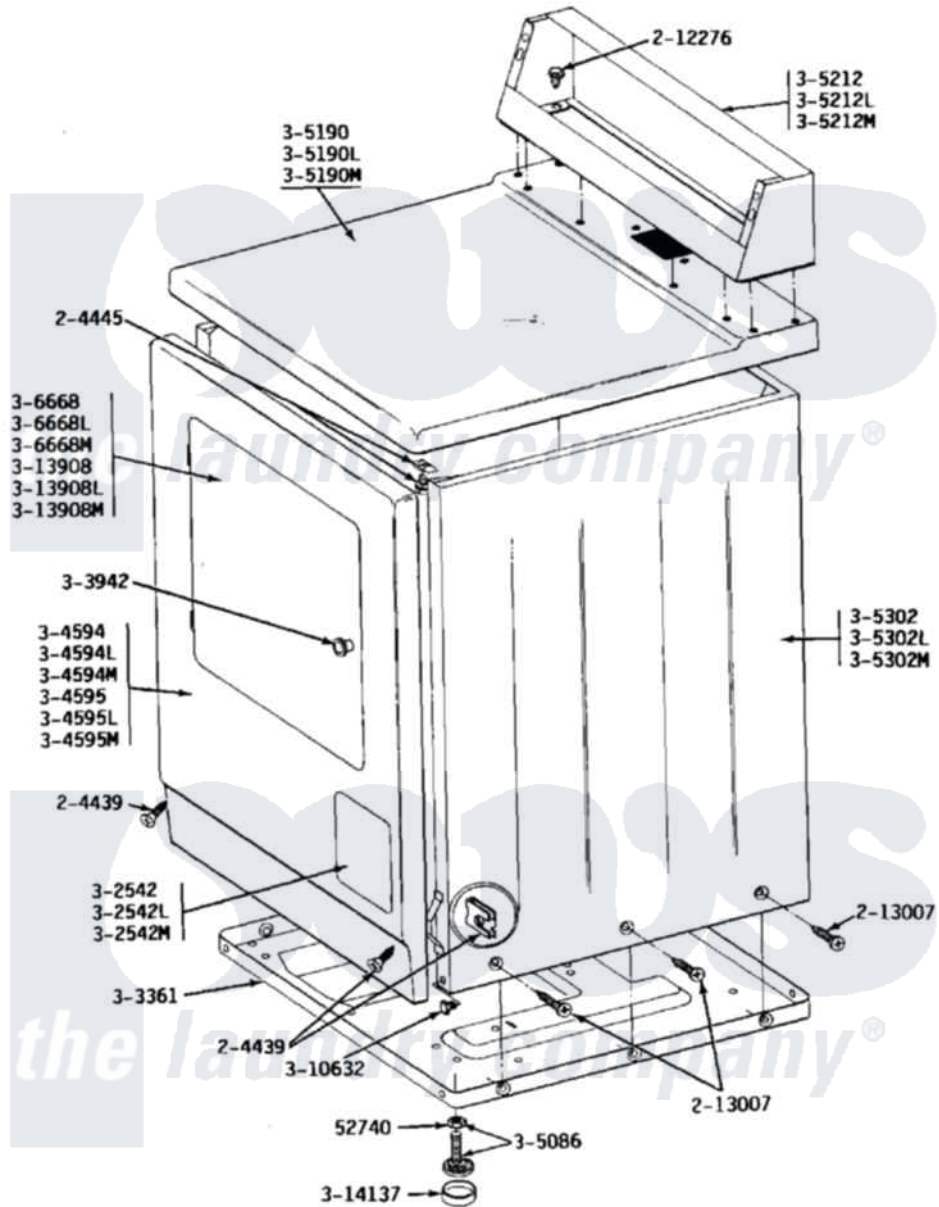

Maytag GDG24CA 01 - FRONT VIEW

Maytag [Commercial Maytag GDG24CA Dryer Parts](#) Parts Diagram 01 - FRONT VIEW
 Click on the part number to view part

Item	Original Part Number	Replaced By	Status	Part Description
001	Y052740	62739		Nut, Lock
002	204439			Screw And Fstner Assembly
003	204445			Screw And Fastener Assembly
004	212276	W10116760		Screw
005	213007			Xfor Cabinet See Cabinet, Back
NI	NLA		Not Available	ACCESS DOOR (WHITE)
"	NLA		Not Available	ACCESS DOOR-ALMOND
"	NLA		Not Available	ACCESS DOOR-HARVEST WHEAT
009	Y303361		Not Available	BASE ASSY. (UPPER & LOWER)
NI	NLA		Not Available	KNOB AND SCREW
"	NLA		Not Available	FRONT PANEL-WHITE
"	NLA		Not Available	FRONT PANEL-ALMOND
"	NLA		Not Available	FRONT PANEL-HARVEST WHEAT
017	Y305086			Adjustable Leg And Nut

018	Y305190	307104	Top Cover Assembly
NI	NLA	Not Available	TOP COVER-ALMOND
"	NLA	Not Available	TOP COVER-HARVEST WHEAT
"	NLA	Not Available	CONSOLE-WHITE
"	NLA	Not Available	CONSOLE-ALMOND
"	NLA	Not Available	CONSOLE-HARVEST WHEAT
"	NLA	Not Available	CABINET-WHITE
"	NLA	Not Available	CABINET-ALMOND
"	NLA	Not Available	CABINET-HARVEST WHEAT
027	Y306668		DOOR (WHT)
NI	NLA	Not Available	DOOR-ALMOND
"	NLA	Not Available	DOOR-HARVEST WHEAT
030	Y310632	1163839	Screw
031	Y313908		DOOR PANEL-WHITE
NI	NLA	Not Available	DOOR PANEL-ALMOND
"	NLA	Not Available	DOOR PANEL-HARVEST WHEAT
034	Y314137		Foot, Rubber