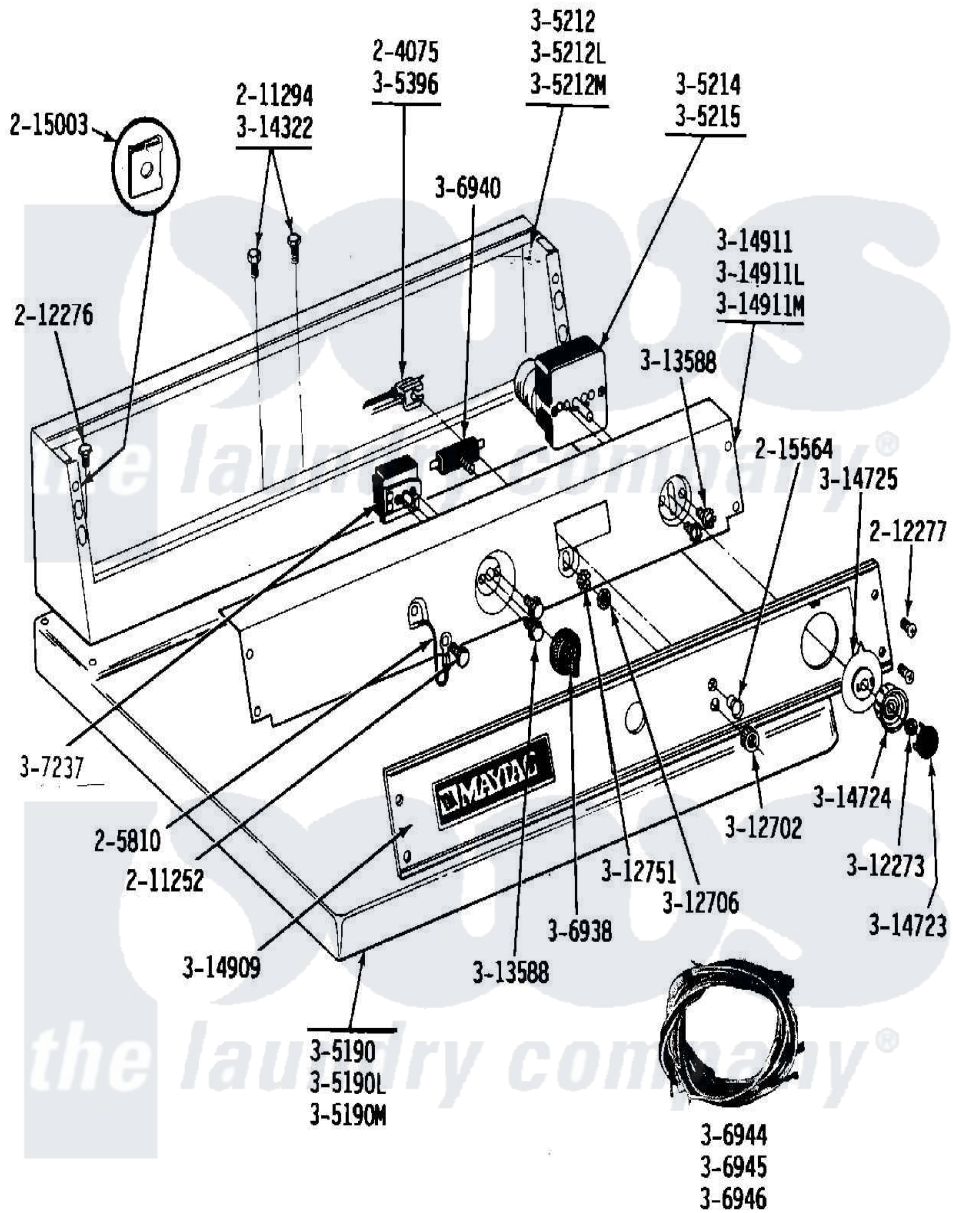

Maytag GDG24CA 02 - CA CONTROL PANEL

Maytag [Commercial Maytag GDG24CA Dryer Parts](#) Parts Diagram 02 - CA CONTROL PANEL
 Click on the part number to view part

Item	Original Part Number	Replaced By	Status	Part Description
001	204075		Not Available	PILOT LAMP (DG MODELS ONLY)
002	205810			Wire, Ground
003	211252			Screw, Ground Wire
004	211294	90767		Screw, 8A X 3/8 HeX Washer Head Tapping
005	212276	W10116760		Screw
006	212277			Screw, No.8 X 1/2 Inch
007	215003			Fastener, Panel And Bracket
008	215564			Lens, Indicator Light
009	Y305190	307104		Top Cover Assembly
NI	NLA		Not Available	TOP COVER-ALMOND
"	NLA		Not Available	TOP COVER-HARVEST WHEAT
"	NLA		Not Available	CONSOLE-WHITE
"	NLA		Not Available	CONSOLE-ALMOND
"	NLA		Not Available	CONSOLE-HARVEST WHEAT

015	305214		Timer
016	305215	305214	Timer
018	306938		Knob, Selector Switch
019	307237	W10327105	Switch, Cycle Selection
020	306940	W10149462	Switch, Push-To-Start
NI	NLA	Not Available	MAIN WIRE HARNESS - DG
024	312273		Nut, Control Knob
025	Y312702		Knurled Nut, Start Switch
026	Y312706	422617	Nut
027	312751		Lockwasher, Start Switch
028	Y313588	488234	Screw 8-32 X 1/4
029	Y314322	211251	Screw, Transformer
030	314723	W10133501	Cap, Knob
031	314724		Knob For Timer
032	314725	33001500	Dial, Timer Indicator
033	314909	33001021	Panel, Control
NI	NLA	Not Available	BACK-UP PLATE (WHITE)
"	NLA	Not Available	BACK UP PLATE-ALMOND
"	NLA	Not Available	BACK UP PLATE-HARVEST WHEAT