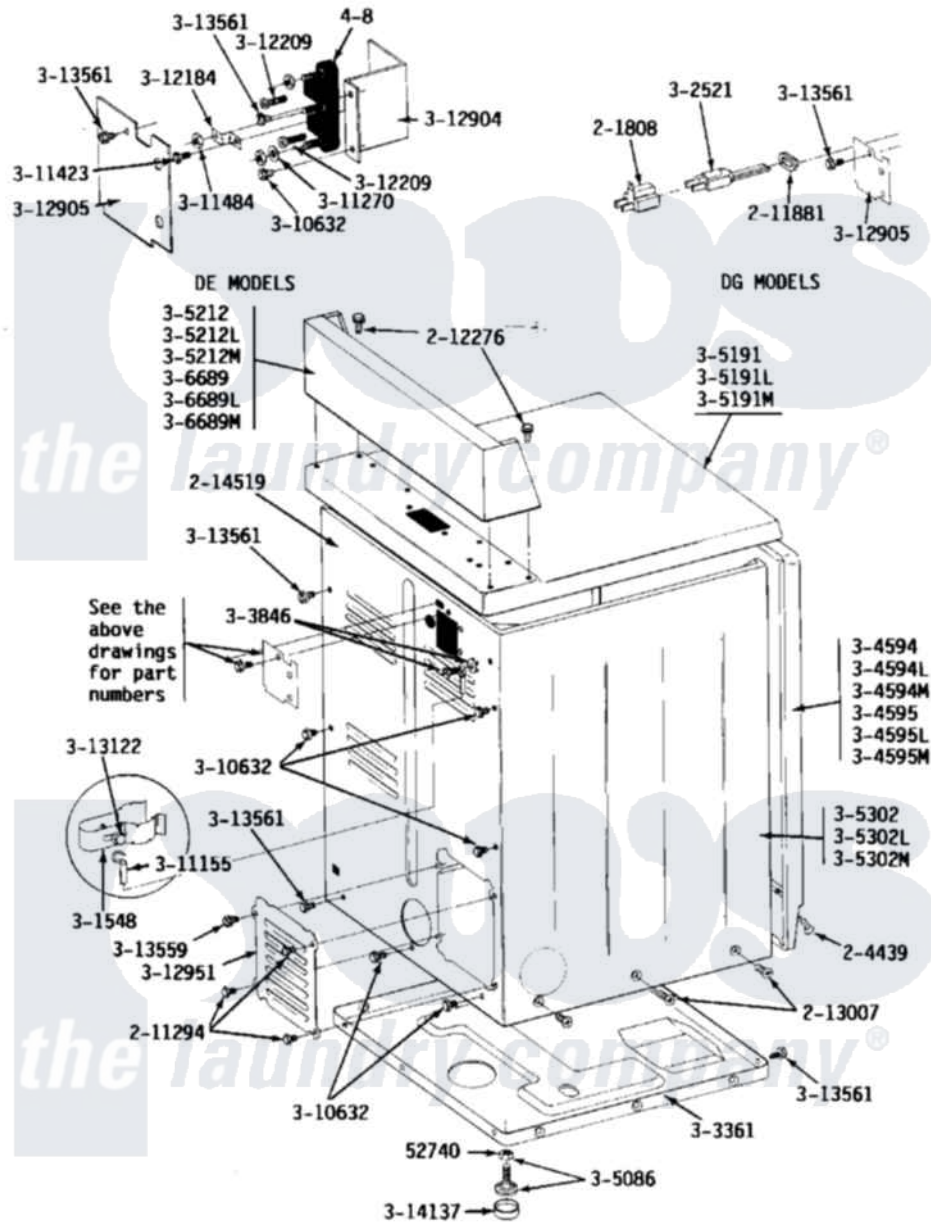

Maytag GDG24CA 03 - REAR VIEW

Maytag Commercial Maytag GDG24CA Dryer Parts Parts Diagram 03 - REAR VIEW
 Click on the part number to view part

Item	Original Part Number	Replaced By	Status	Part Description
001	Y052740	62739		Nut, Lock
002	Y201808			Converter
003	204439			Screw And Fstner Assembly
004	211294	90767		Screw, 8A X 3/8 HeX Washer Head Tapping
005	211881			Grommet, Cord Part Not Used-Gas Models Only
006	212276	W10116760		Screw
007	213007			Xfor Cabinet See Cabinet, Back
008	214519			LABEL, ELECTRICAL INSTR. PART NOT USED-GAS MODELS ONLY
009	301548			Clamp, Ground Wire
010	302521		Not Available	CORD, POWER PART NOT USED-GAS MODELS ONLY
011	Y303361		Not Available	BASE ASSY. (UPPER & LOWER)
NI	NLA		Not Available	SCREW & WASHER ASSY.

"	NLA	Not Available	FRONT PANEL-WHITE
"	NLA	Not Available	FRONT PANEL-ALMOND
"	NLA	Not Available	FRONT PANEL-HARVEST WHEAT
019	Y305086		Adjustable Leg And Nut
021	Y305191	Not Available	TOP COVER-WHITE
NI	NLA	Not Available	TOP COVER-ALMOND
"	NLA	Not Available	TOP COVER-HARVEST WHEAT
"	NLA	Not Available	CONSOLE-WHITE
"	NLA	Not Available	CONSOLE-ALMOND
"	NLA	Not Available	CONSOLE-HARVEST WHEAT
"	NLA	Not Available	CABINET-WHITE
"	NLA	Not Available	CABINET-ALMOND
"	NLA	Not Available	CABINET-HARVEST WHEAT
"	NLA	Not Available	CONTROL COVER (WHT)
"	NLA	Not Available	CONTROL COVER ASSY---NA
"	NLA	Not Available	CONTROL COVER ASSY
034	311155		Ground Wire And Clamp
041	Y312905	Not Available	COVER, TERMINAL
042	Y312951	Not Available	ACCESS COVER, BACK
043	313122		Screw - Baffle To Tumbler
044	Y313559		Screw