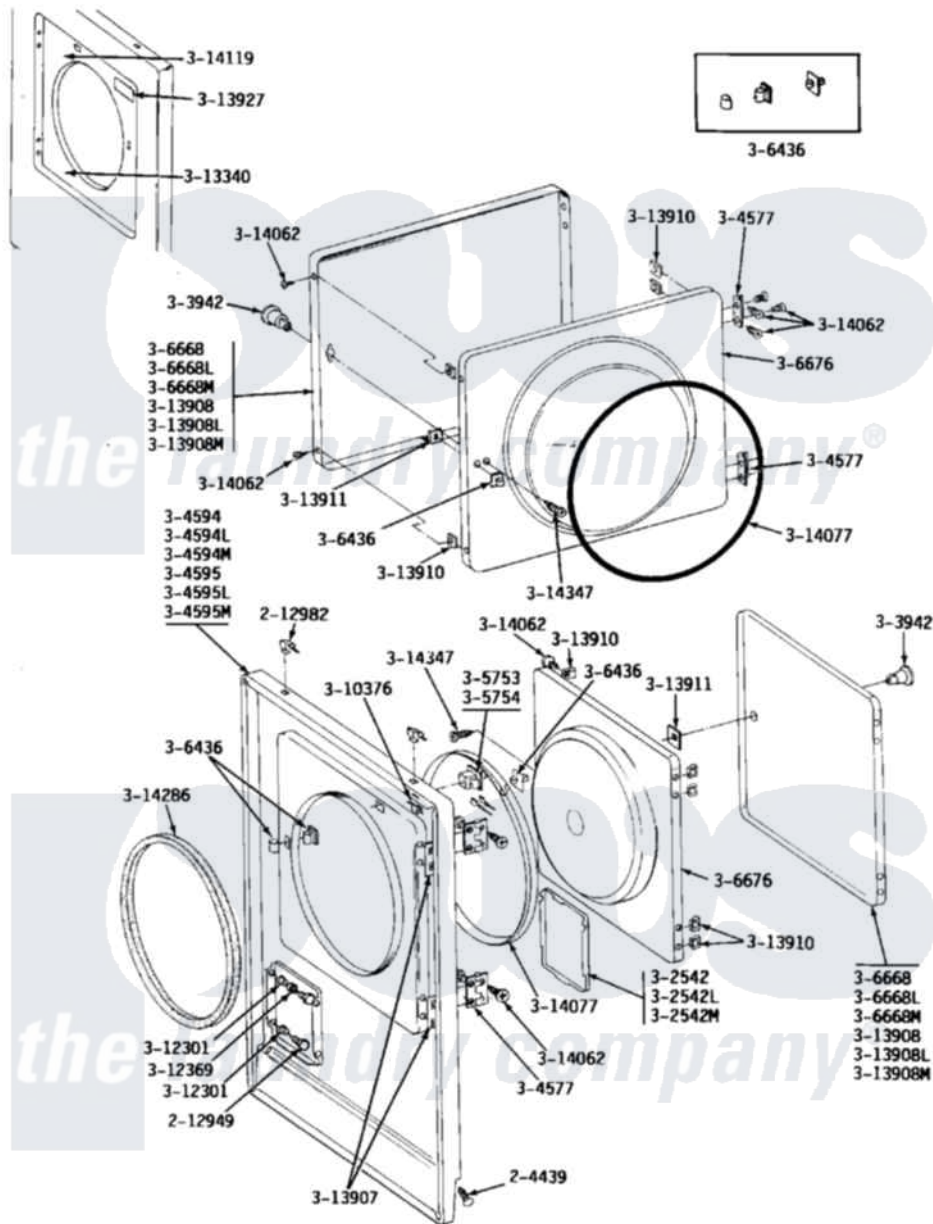

# Maytag GDG24CA 04 - FRONT PANEL\DOOR ASSY.

Maytag [Commercial Maytag GDG24CA Dryer Parts](#) Parts Diagram 04 - FRONT PANEL\DOOR ASSY.  
 Click on the part number to view part

Item	Original Part Number	Replaced By	Status	Part Description
001	<a href="#">204439</a>			Screw And Fstner Assembly
002	212949	<a href="#">22001866</a>		Screw, Relay
003	212982	<a href="#">22001650</a>		Fastener, Spring
NI	NLA		Not Available	ACCESS DOOR (WHITE)
"	NLA		Not Available	ACCESS DOOR-ALMOND
"	NLA		Not Available	ACCESS DOOR-HARVEST WHEAT
"	NLA		Not Available	KNOB AND SCREW
"	NLA		Not Available	FRONT PANEL-WHITE
"	NLA		Not Available	FRONT PANEL-ALMOND
"	NLA		Not Available	FRONT PANEL-HARVEST WHEAT
011	Y304577	<a href="#">33001230</a>		Hinge, Door
012	<a href="#">Y305753</a>	<a href="#">W10169313</a>		Switch-Dor
NI	Y305754	<a href="#">W10169313</a>		Switch-Dor
014	<a href="#">306436</a>			Door Latch Kit--W
015	<a href="#">Y306668</a>			DOOR (WHT)

016	NLA	Not Available	DOOR-ALMOND
017	NLA	Not Available	DOOR-HARVEST WHEAT
018	NLA	Not Available	INNER DOOR WITH KNOB
NI	<a href="#">Y310376</a>		Clip, Door Switch Harness
"	NLA	Not Available	BUSHING FOR ACCESS STUD
021	<a href="#">312369</a>		Sleeve, Access Panel Stud Part Not Used
022	<a href="#">Y313340</a>		LABEL, LINT SCREEN INSTRUCTION
NI	<a href="#">Y313907</a>		Fastener, Twin
024	<a href="#">Y313908</a>		DOOR PANEL-WHITE
025	NLA	Not Available	DOOR PANEL-ALMOND
026	NLA	Not Available	DOOR PANEL-HARVEST WHEAT
027	<a href="#">Y313910</a>		Clip, Door Liner To Outer Panel
028	<a href="#">Y313911</a>		Door Strike Retainer
NI	<a href="#">Y313927</a>		INSTRUCTION LABEL
030	<a href="#">Y314062</a>		Screw, Door Hinge And Panel
031	<a href="#">314077</a>		Door Seal
032	NLA	Not Available	GAS IGNITION LABEL
033	<a href="#">314286</a>		Seal For Front Panel
034	NLA	Not Available	SCREW FOR DOOR KNOB----NA