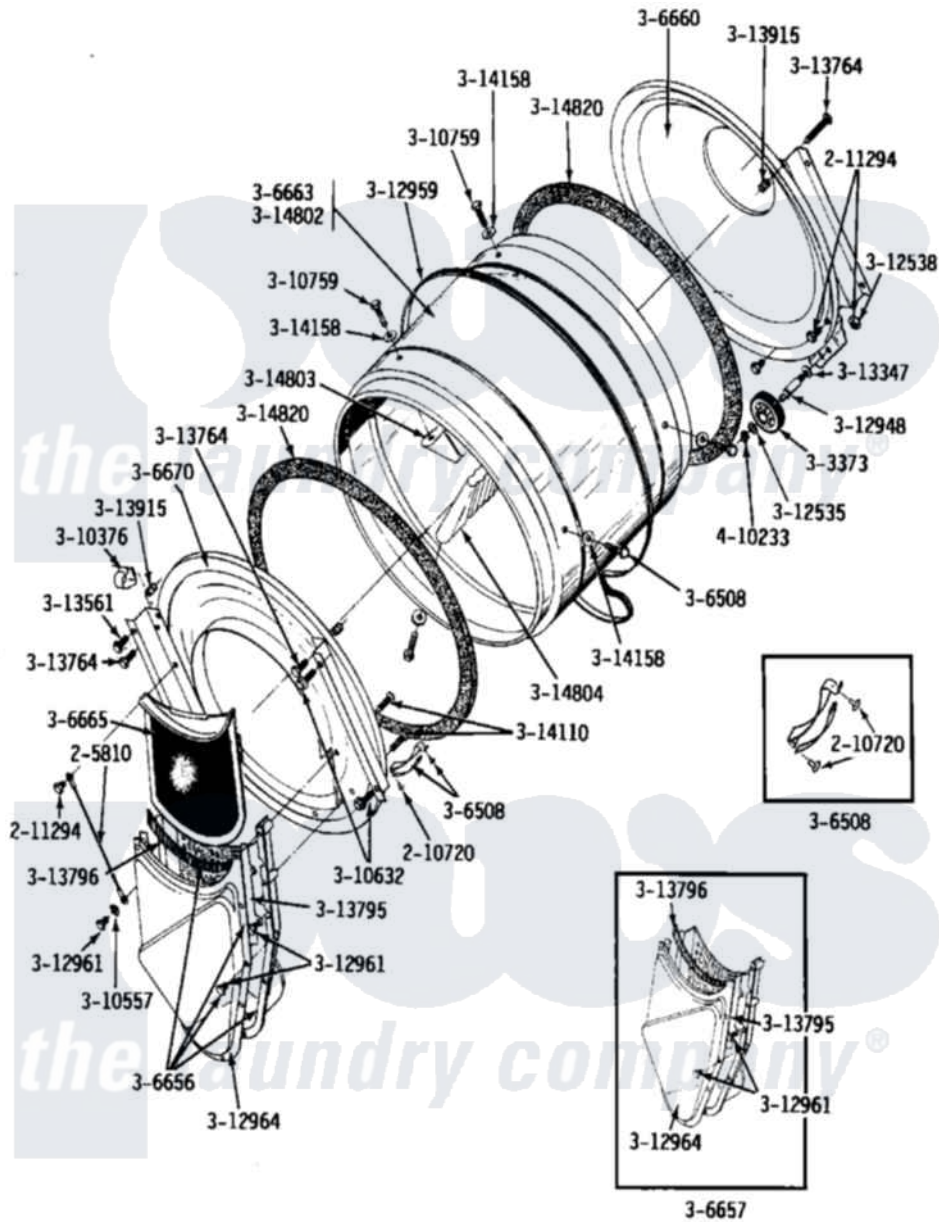

# Maytag GDG24CA 05 - LINT SCREEN, TUMBLER (FRONT & BACK)

Maytag [Commercial Maytag GDG24CA Dryer Parts](#) Parts Diagram 05 - LINT SCREEN, TUMBLER (FRONT & BACK)  
 Click on the part number to view part

Item	Original Part Number	Replaced By	Status	Part Description
001	<a href="#">205810</a>			Wire, Ground
002	<a href="#">210720</a>			Rivet, Bearing To Tumbler Frnt
003	<a href="#">211294</a>	<a href="#">90767</a>		Screw, 8A X 3/8 HeX Washer Head Tapping
004	Y303373	<a href="#">12001541</a>		Drum Roller/Washer Assembly--W
005	<a href="#">306508</a>			Tumbler Bearing Kit ---W
006	306656		Not Available	OUTLET DUCT & GRID ASSEMBLY
007	306657		Not Available	OUTLET DUCT & GRID
008	Y306660	<a href="#">33001106</a>		Back, Tumbler
009	306663		Not Available	TUMBLER W/BAFFLES
010	Y306665	<a href="#">33001003</a>		Screen, Lint
	NLA		Not Available	TUMBLER FRONT---NA
012	<a href="#">Y310376</a>			Clip, Door Switch Harness
013	<a href="#">310557</a>			Washer
014	Y310632	<a href="#">1163839</a>		Screw

015	<a href="#">Y310759</a>		Screw, Tumbler Baffles
016	<a href="#">312535</a>		Washer, Vault Mounting Brk.
017	312538	<a href="#">33001443</a>	Nut, Hex
018	Y312948	<a href="#">6-3129480</a>	Shaft- Tumbler
019	<a href="#">Y312959</a>		Poly "V" Belt For Tumbler
020	Y312961	<a href="#">W10116751</a>	Screw
021	Y312964	Not Available	OUTLET DUCT - OUTER HALF
022	Y313347	<a href="#">312535</a>	Washer, Vault Mounting Brk.
023	<a href="#">Y313561</a>		Screw----NA
NI	NLA	Not Available	SCREW
025	<a href="#">Y313795</a>		Guide For Lint Screen
026	<a href="#">Y313796</a>		Lint Seal
NI	NLA	Not Available	COVER, THREAD
028	Y314110	<a href="#">33002917</a>	Screw, No.10-16
029	<a href="#">314158</a>		Washer, Baffle To Tumbler
030	314802	Not Available	TUMBLER W/OUT BAFFLES
031	314803	<a href="#">33001012</a>	Baffle
NI	314803	<a href="#">33001012</a>	Baffle
033	314804	<a href="#">33001004</a>	Baffle, Tall
034	<a href="#">314820</a>		Seal, Tumbler
035	410233	<a href="#">9703438</a>	Ring-Retrn