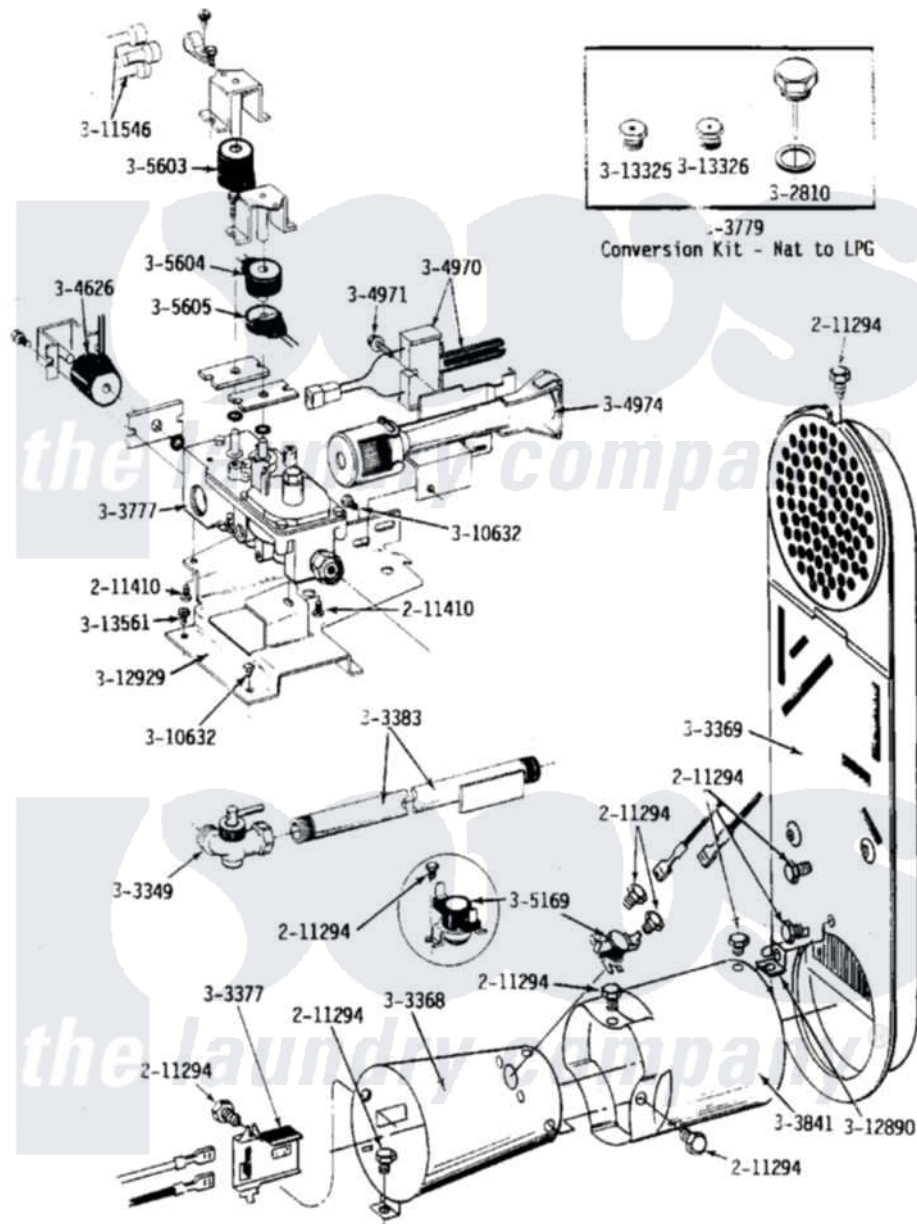

# Maytag GDG24CA 06 - INLET DUCT, GAS VALVE, CONE & EXTENSION

Maytag [Commercial Maytag GDG24CA Dryer Parts](#) Parts Diagram 06 - INLET DUCT, GAS VALVE, CONE & EXTENSION

[Click on the part number to view part](#)

Item	Original Part Number	Replaced By	Status	Part Description
001	<a href="#">211294</a>	<a href="#">90767</a>		Screw, 8A X 3/8 HeX Washer Head Tapping
NI	NLA		Not Available	SCREW, HEX HD No.8 X 3/8 INCH
"	NLA		Not Available	SCREW ASSM - BLUE BLOCK OPE
004	<a href="#">Y303349</a>			Angle Shut-Off, Gas Valve
005	<a href="#">Y303368</a>			Cone, Combustion
006	<a href="#">Y303369</a>			Inlet Duct Assembly
007	Y303377	<a href="#">338906</a>		Radiant, Sensor
008	Y303383	<a href="#">33001735</a>		Pipe And Bracket Assembly Series 18 Not Needed Use Vavle
009	Y303777	<a href="#">W10116794</a>		Gas Valve
010	<a href="#">Y303779</a>			Conversion Kit
011	<a href="#">Y303841</a>			Cone, Extension
012	<a href="#">Y304626</a>			Side Coil
013	304970	<a href="#">4391996</a>		Ignitor

014	<a href="#">304971</a>		Screw Note: Screw, Igniter
015	304974	<a href="#">33002793</a>	Burner Assembly
016	<a href="#">305169</a>		Thermostat, Hi-Limit Gas
017	<a href="#">305603</a>		Secondary Coil
018	<a href="#">305604</a>		Holding Coil
019	<a href="#">305605</a>		Booster Coil
NI	NLA	Not Available	ORIFICE KIT, NAT (HIGH ALT.)
"	NLA	Not Available	ORIFICE KIT, LP (HIGH ALT.)
022	Y310632	<a href="#">1163839</a>	Screw
023	311546	<a href="#">911445</a>	Wire Connector
024	<a href="#">Y312890</a>		Retainer, Heater Chamber
025	<a href="#">312929</a>		Gas Valve Bracket
NI	NLA	Not Available	MAIN BURNER ORIFICE - LPG
"	NLA	Not Available	INTERNAL ORIFICE - LPG
028	<a href="#">Y313561</a>		Screw----NA