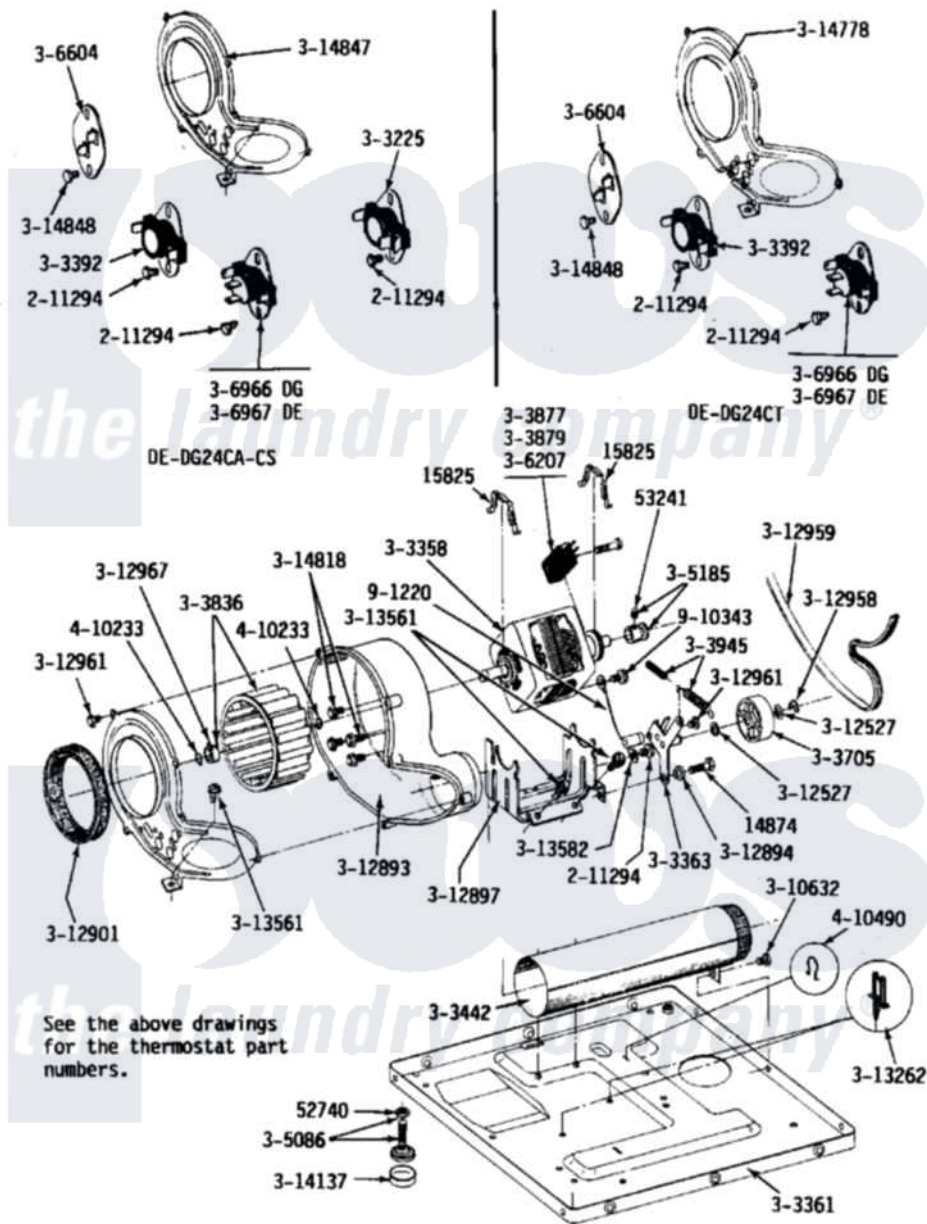

Maytag GDG24CA 07 - MOTOR, BLOWER, BASE FRAME & THERMOSTATS

Maytag [Commercial Maytag GDG24CA Dryer Parts](#) Parts Diagram 07 - MOTOR, BLOWER, BASE FRAME & THERMOSTATS

[Click on the part number to view part](#)

Item	Original Part Number	Replaced By	Status	Part Description
001	Y014874			Screw, Idler Arm And Sleeve
NI	Y015825			Clip, Motor To Motor Support
"	Y052740	62739		Nut, Lock
"	Y053241			Set Screw, Motor Pulley
"	211294	90767		Screw, 8A X 3/8 HeX Washer Head Tapping
"	Y303225			Thermostat, Permanent Press
007	Y303358	W10410999		Motor-Drve
008	Y303361		Not Available	BASE ASSY. (UPPER & LOWER)
NI	Y303363	6-3033630		Idler Arm
010	303392			Thermostat, Cycling
011	Y303442			EXHAUST DUCT ASSEMBLY
012	Y303705	6-3037050		Pulley- ID
013	Y303836			Blower Wheel Assembly And Clamp

NI	Y303877		Not Available	SWITCH, MOTOR EXTERNAL START No.303358-2, No.303358-4, 303358-7
015	Y303879			Switch, Motor External Start
016	Y303945			IDLER SPRING ASSY. W/PLUG
017	Y305086			Adjustable Leg And Nut
018	Y305185	6-3051850		Pulley- MO
NI	NLA		Not Available	SWITCH, MOTOR START-PROD.
"	NLA		Not Available	WIRE
"	306604			Cut-Off, Thermal Part Not Used
024	Y310632	1163839		Screw
025	Y312527			Washer, Idler Shaft
026	Y312893			Housing, Blower
027	Y312894	315772		Sleeve, Idler Arm
NI	NLA		Not Available	SUPPORT, MOTOR
029	Y312901			Seal, Housing Cover
030	312958	354987		Ring, Retaining
031	Y312959			Poly "V" Belt For Tumbler
032	Y312961	W10116751		Screw
033	312967			Clamp, Blower Housing
034	Y313262	W10116752		Retainer-
035	Y313561			Screw----NA
036	Y313582	W10116756		Spacer
037	Y314137			Foot, Rubber
038	314818	1163839		Screw
039	314847			COVER, BLOWER HOUSING
041	410233	9703438		Ring-Retrn
042	901220			Ground Wire
043	910343	488234		Screw 8-32 X 1/4