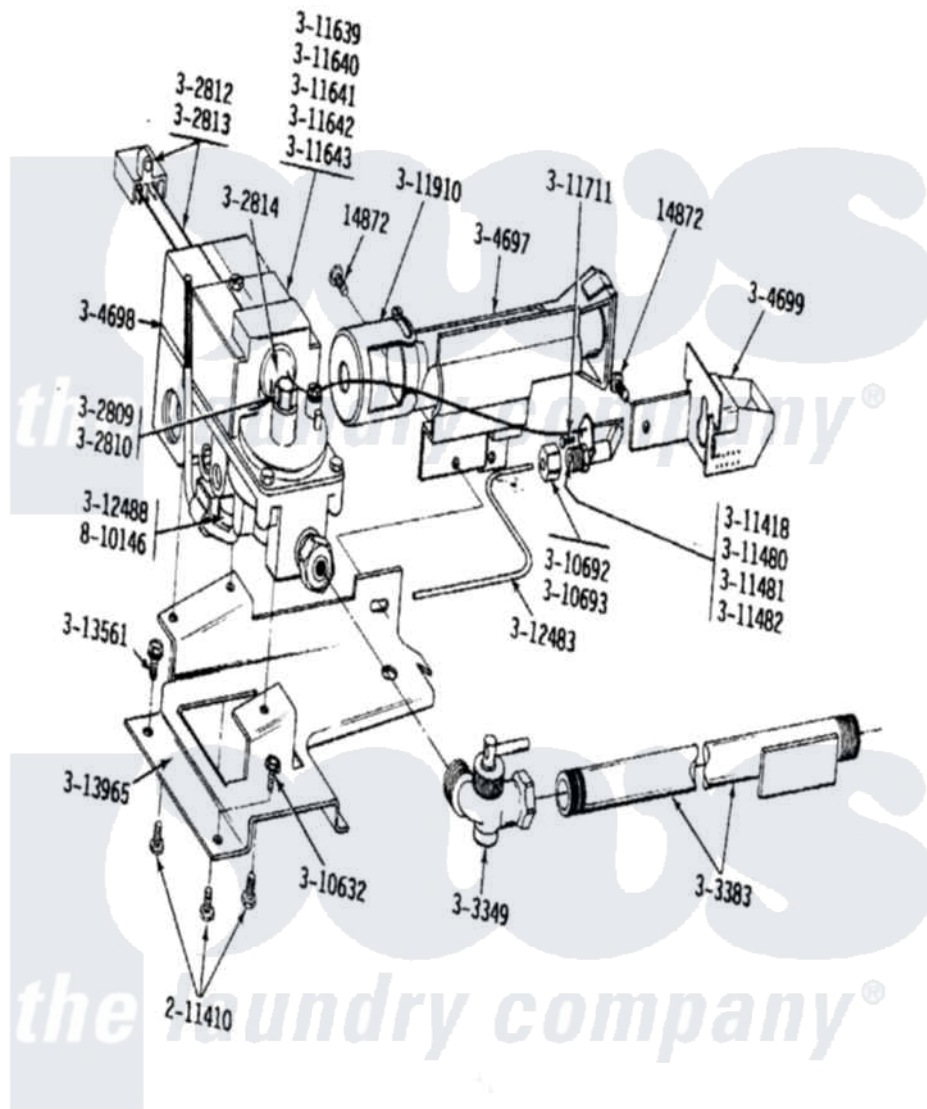

Maytag GDG24CA 08 - 50HZ GAS VALVE

Maytag [Commercial Maytag GDG24CA Dryer Parts](#) Parts Diagram 08 - 50HZ GAS VALVE
 Click on the part number to view part

Item	Original Part Number	Replaced By	Status	Part Description
001	Y014872			Screw, Coin Meter Stop -
NI	NLA		Not Available	SCREW, HEX HD No.8 X 3/8 INCH
"	NLA		Not Available	CONVERSION KIT (NAT.TO LPG)
"	301539			Conversion Kit
"	NLA		Not Available	SCREW ASSEMBLY, LEAK LIMIT
"	NLA		Not Available	SCREW ASSM - BLUE BLOCK OPE
007	Y302812			Main Burner Solenoid
008	Y302813		Not Available	MAIN BURN. SOLENOID (240-50)
NI	NLA		Not Available	PILOT WITH PRESSURE SWITCH
010	Y303349			Angle Shut-Off, Gas Valve
011	Y303383	33001735		Pipe And Bracket Assembly Series 18 Not Needed Use Vavle

012	Y304697			BURNER ASSEMBLY
013	Y304698		Not Available	GAS VALVE (240-50)
NI	NLA		Not Available	PILOT SHIELD ASSEMBLY
015	Y310632	1163839		Screw
016	310692		Not Available	COMPRESSION NUT
017	Y310693		Not Available	COMPRESSION SLEEVE
018	Y311418			Pilot Orifice
019	Y311480			Pilot Orifice
NI	NLA		Not Available	PILOT ORIFICE (MFG.)
021	Y311482			Pilot Orifice
022	Y311639	63-3570		Burner Orifice
NI	NLA		Not Available	ORIFICE FOR MAIN BURNER
"	NLA		Not Available	ORIFICE FOR MAIN BURNER
"	NLA		Not Available	ORIFICE, MAIN BURNER (MFG)
"	NLA		Not Available	ORIFICE FOR MAIN BURNER
027	Y311711			Screw, Fuse Block
NI	NLA		Not Available	AIR SHUTTER
029	Y312483			PILOT TUBE
NI	NLA		Not Available	GASKET FOR PILOT
031	Y313561			Screw---NA
NI	NLA		Not Available	GAS CONTROL BRACKET
"	NLA		Not Available	GAS BURNER INSTRUCT LABEL
"	NLA		Not Available	SCREW