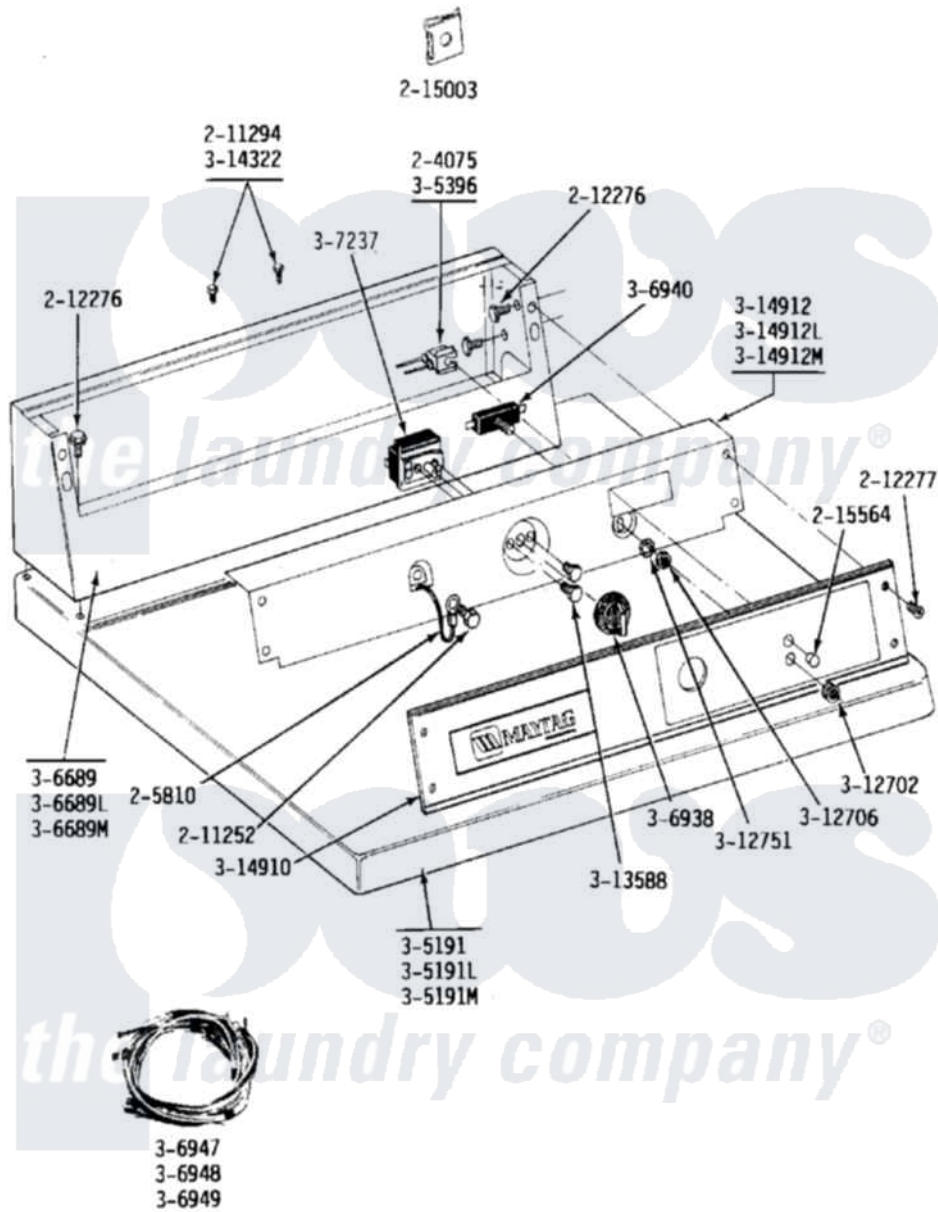

# Maytag GDG24CM 01 - CM CONTROL PANEL

Maytag [Commercial Maytag GDG24CM Dryer Parts](#) Parts Diagram 01 - CM CONTROL PANEL  
 Click on the part number to view part

Item	Original Part Number	Replaced By	Status	Part Description
001	204075		Not Available	PILOT LAMP (DG MODELS ONLY)
002	<a href="#">205810</a>			Wire, Ground
003	<a href="#">211252</a>			Screw, Ground Wire
004	<a href="#">211294</a>	<a href="#">90767</a>		Screw, 8A X 3/8 HeX Washer Head Tapping
005	212276	<a href="#">W10116760</a>		Screw
006	<a href="#">212277</a>			Screw, No.8 X 1/2 Inch
007	<a href="#">215003</a>			Fastener, Panel And Bracket
008	<a href="#">215564</a>			Lens, Indicator Light
009	Y305191		Not Available	TOP COVER-WHITE
NI	NLA		Not Available	TOP COVER-ALMOND
"	NLA		Not Available	TOP COVER-HARVEST WHEAT
"	NLA		Not Available	CONTROL COVER (WHT)
"	NLA		Not Available	CONTROL COVER ASSY----NA
"	NLA		Not Available	CONTROL COVER ASSY

"	<a href="#">306938</a>		Knob, Selector Switch
016	307237	<a href="#">W10327105</a>	Switch, Cycle Selection
018	306940	<a href="#">W10149462</a>	Switch, Push-To-Start
NI	NLA	Not Available	MAIN WIRE HARNESS - DG
022	<a href="#">Y312702</a>		Knurled Nut, Start Switch
023	Y312706	<a href="#">422617</a>	Nut
024	<a href="#">312751</a>		Lockwasher, Start Switch
025	<a href="#">Y313588</a>	<a href="#">488234</a>	Screw 8-32 X 1/4
026	Y314322	<a href="#">211251</a>	Screw, Transformer
NI	NLA	Not Available	CONTROL PANEL COMMERCIAL DRYER
028	314912	Not Available	BRACKET, CONTROL PANEL (WHT)
NI	NLA	Not Available	BACK UP PLATE-ALMOND
"	NLA	Not Available	BACK UP PLATE-HARVEST WHEAT