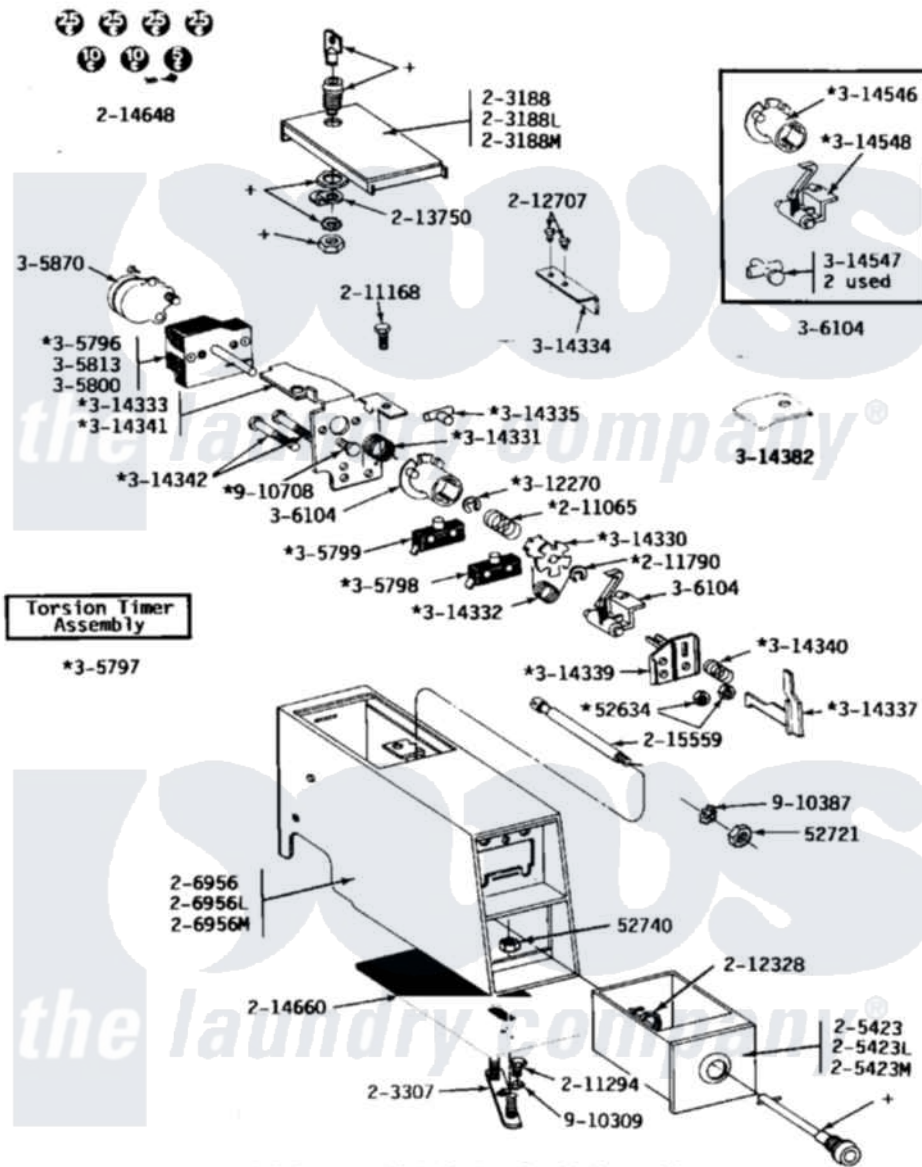

Maytag GDG24CM 02 - CM CONTROL PANEL/COIN BOX

+Contact your commercial laundry distributor for locks and keys.

Maytag Commercial Maytag GDG24CM Dryer Parts Parts Diagram 02 - CM CONTROL PANEL/COIN BOX
 Click on the part number to view part

Item	Original Part Number	Replaced By	Status	Part Description
001	Y052634	701719		Nut, Hex
002	Y052721			Nut, Terminal Block Plate
003	Y052740	62739		Nut, Lock
004	203188		Not Available	TIMER ACCESS DOOR (WHT)
005	203188L		Not Available	ACCESS DOOR-ALMOND
006	203188M		Not Available	ACCESS DOOR-HARVEST WHEAT
NI	NLA		Not Available	MTG. STRAP---NA
008	205423	208883		Coin Box K
009	205423L	208883		Coin Box K
010	205423M	208883		Coin Box K
011	206956	22001405		Case, Coin Slide
012	206956L	22001405		Case, Coin Slide
013	206956M	22001405		Case, Coin Slide
014	211065			Spring, Index Wheel
015	211168	W10139210		Screw, 8-18 X 5/16