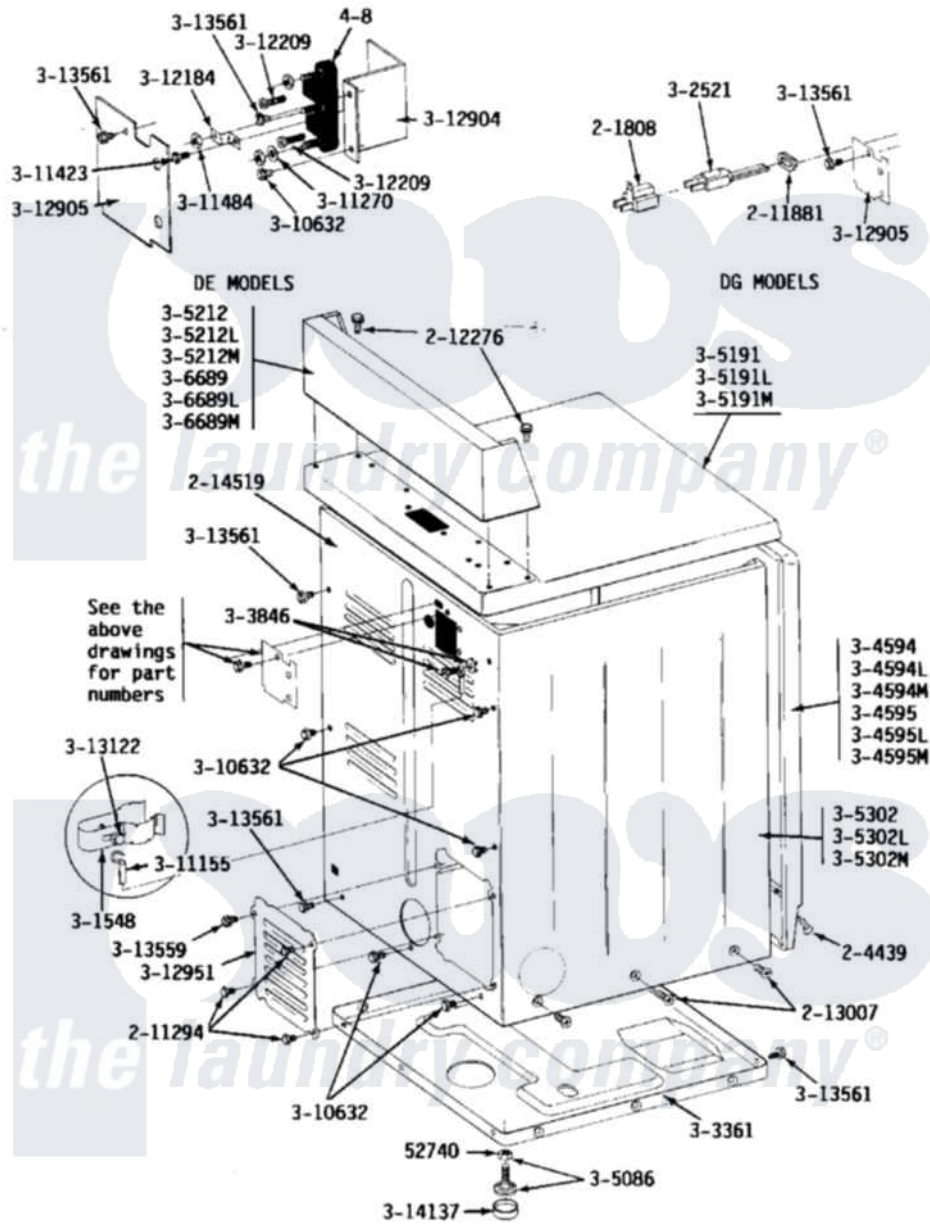

Maytag GDG24CM 03 - REAR VIEW

Maytag Commercial Maytag GDG24CM Dryer Parts Parts Diagram 03 - REAR VIEW
 Click on the part number to view part

Item	Original Part Number	Replaced By	Status	Part Description
001	Y052740	62739		Nut, Lock
002	Y201808			Converter
003	204439			Screw And Fstner Assembly
004	211294	90767		Screw, 8A X 3/8 HeX Washer Head Tapping
005	211881			Grommet, Cord Part Not Used-Gas Models Only
006	212276	W10116760		Screw
007	213007			Xfor Cabinet See Cabinet, Back
008	214519			LABEL, ELECTRICAL INSTR. PART NOT USED-GAS MODELS ONLY
009	301548			Clamp, Ground Wire
010	302521		Not Available	CORD, POWER PART NOT USED-GAS MODELS ONLY
011	Y303361		Not Available	BASE ASSY. (UPPER & LOWER)
NI	NLA		Not Available	SCREW & WASHER ASSY.

"	NLA	Not Available	FRONT PANEL-WHITE
"	NLA	Not Available	FRONT PANEL-ALMOND
"	NLA	Not Available	FRONT PANEL-HARVEST WHEAT
"	Y305086		Adjustable Leg And Nut
"	Y305191	Not Available	TOP COVER-WHITE
019	NLA	Not Available	TOP COVER-ALMOND
NI	NLA	Not Available	TOP COVER-HARVEST WHEAT
"	NLA	Not Available	CABINET-WHITE
"	NLA	Not Available	CABINET-ALMOND
"	NLA	Not Available	CABINET-HARVEST WHEAT
"	NLA	Not Available	CONTROL COVER (WHT)
"	NLA	Not Available	CONTROL COVER ASSY---NA
"	NLA	Not Available	CONTROL COVER ASSY
"	311155		Ground Wire And Clamp
038	Y312905	Not Available	COVER, TERMINAL
039	Y312951	Not Available	ACCESS COVER, BACK
040	313122		Screw - Baffle To Tumbler
041	Y313559		Screw
043	Y314137		Foot, Rubber