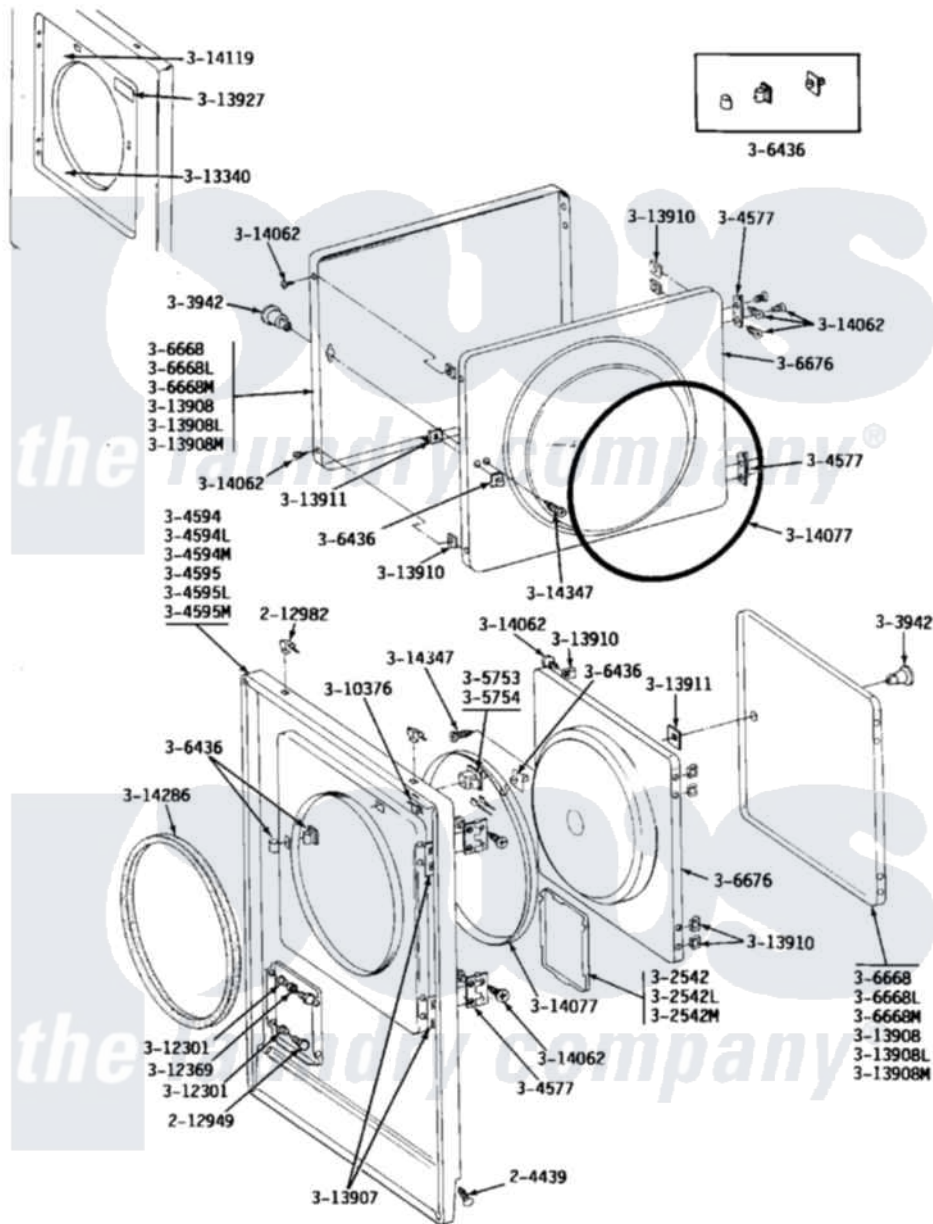

Maytag GDG24CM 04 - FRONT PANEL & DOOR ASSEMBLY

Maytag [Commercial Maytag GDG24CM Dryer Parts](#) Parts Diagram 04 - FRONT PANEL & DOOR ASSEMBLY
 Click on the part number to view part

Item	Original Part Number	Replaced By	Status	Part Description
001	204439			Screw And Fstner Assembly
002	212949	22001866		Screw, Relay
003	212982	22001650		Fastener, Spring
NI	NLA		Not Available	ACCESS DOOR (WHITE)
"	NLA		Not Available	ACCESS DOOR-ALMOND
"	NLA		Not Available	ACCESS DOOR-HARVEST WHEAT
"	NLA		Not Available	KNOB AND SCREW
"	NLA		Not Available	FRONT PANEL-WHITE
"	NLA		Not Available	FRONT PANEL-ALMOND
"	NLA		Not Available	FRONT PANEL-HARVEST WHEAT
"	NLA		Not Available	FRONT PANEL-HARVEST WHEAT
011	Y304577	33001230		Hinge, Door
012	Y305753	W10169313		Switch-Dor
NI	306436			Door Latch Kit--W

014	Y306668		DOOR (WHT)
015	NLA	Not Available	DOOR-ALMOND
016	NLA	Not Available	DOOR-HARVEST WHEAT
017	NLA	Not Available	INNER DOOR WITH KNOB
018	Y310376		Clip, Door Switch Harness
NI	NLA	Not Available	BUSHING FOR ACCESS STUD
"	312369		Sleeve, Access Panel Stud Part Not Used
021	Y313340		LABEL, LINT SCREEN INSTRUCTION
022	Y313907		Fastener, Twin
NI	Y313908		DOOR PANEL-WHITE
024	NLA	Not Available	DOOR PANEL-ALMOND
025	NLA	Not Available	DOOR PANEL-HARVEST WHEAT
026	Y313910		Clip, Door Liner To Outer Panel
027	Y313911		Door Strike Retainer
028	Y313927		INSTRUCTION LABEL
NI	Y314062		Screw, Door Hinge And Panel
030	314077		Door Seal
031	NLA	Not Available	GAS IGNITION LABEL
032	314286		Seal For Front Panel
033	NLA	Not Available	SCREW FOR DOOR KNOB----NA