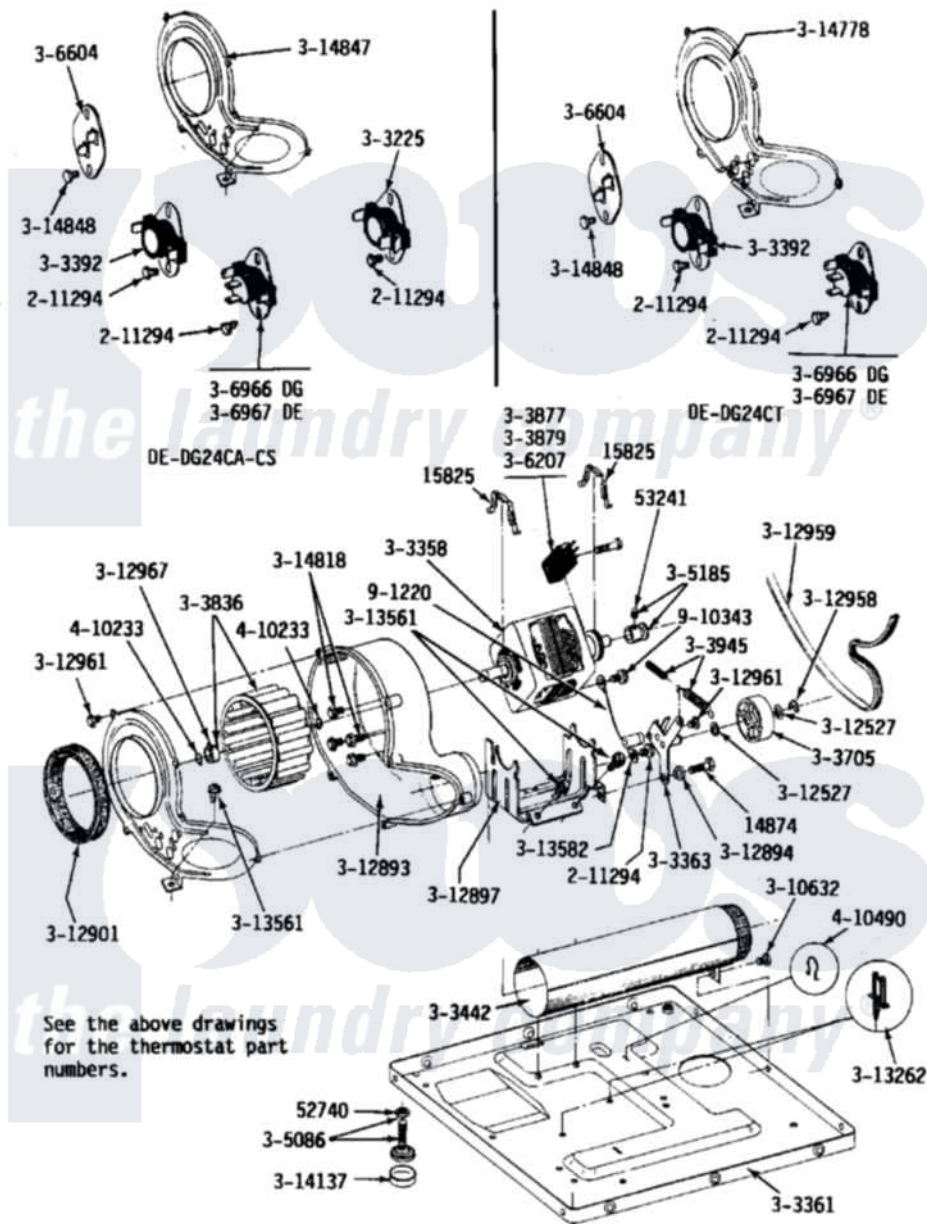

# Maytag GDG24CM 07 - MOTOR, BLOWER, BASE FRAME & THERMOSTATS

Maytag [Commercial Maytag GDG24CM Dryer Parts](#) Parts Diagram 07 - MOTOR, BLOWER, BASE FRAME & THERMOSTATS

[Click on the part number to view part](#)

Item	Original Part Number	Replaced By	Status	Part Description
001	<a href="#">Y014874</a>			Screw, Idler Arm And Sleeve
002	<a href="#">Y015825</a>			Clip, Motor To Motor Support
003	<a href="#">Y052740</a>	<a href="#">62739</a>		Nut, Lock
004	<a href="#">Y053241</a>			Set Screw, Motor Pulley
005	<a href="#">211294</a>	<a href="#">90767</a>		Screw, 8A X 3/8 HeX Washer Head Tapping
006	<a href="#">Y303225</a>			Thermostat, Permanent Press
007	<a href="#">Y303358</a>	<a href="#">W10410999</a>		Motor-Drve
008	Y303361		Not Available	BASE ASSY. (UPPER & LOWER)
009	Y303363	<a href="#">6-3033630</a>		Idler Arm
010	<a href="#">303392</a>			Thermostat, Cycling
011	<a href="#">Y303442</a>			EXHAUST DUCT ASSEMBLY
012	Y303705	<a href="#">6-3037050</a>		Pulley- ID
013	<a href="#">Y303836</a>			Blower Wheel Assembly And Clamp