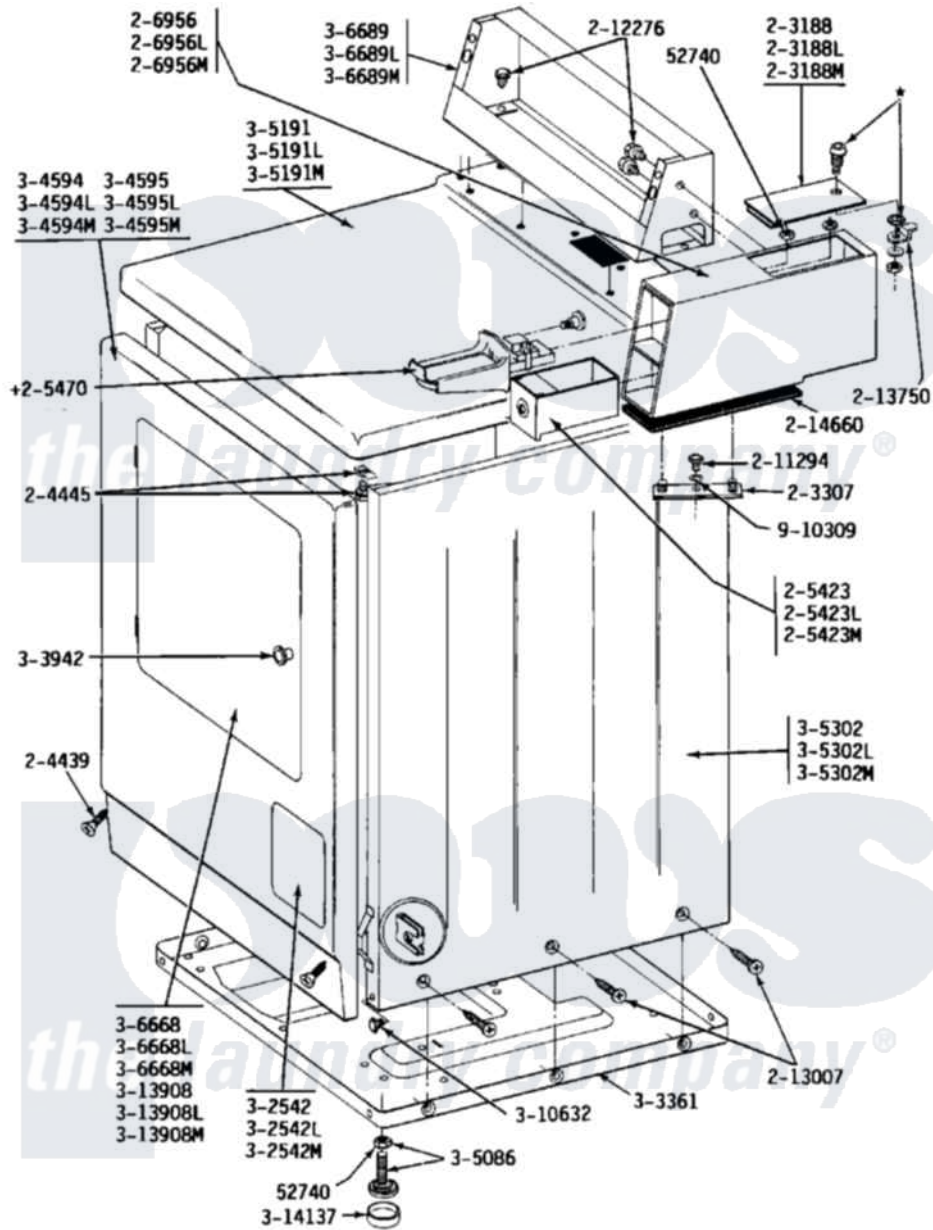

# Maytag GDG24CM 08 - FRONT VIEW

Maytag [Commercial Maytag GDG24CM Dryer Parts](#) Parts Diagram 08 - FRONT VIEW  
 Click on the part number to view part

Item	Original Part Number	Replaced By	Status	Part Description
001	<a href="#">Y052740</a>	<a href="#">62739</a>		Nut, Lock
002	203188		Not Available	TIMER ACCESS DOOR (WHT)
003	203188L		Not Available	ACCESS DOOR-ALMOND
004	203188M		Not Available	ACCESS DOOR-HARVEST WHEAT
NI	NLA		Not Available	MTG. STRAP---NA
006	<a href="#">204439</a>			Screw And Fstner Assembly
007	<a href="#">204445</a>			Screw And Fastener Assembly
008	205423	<a href="#">208883</a>		Coin Box K
009	205423L	<a href="#">208883</a>		Coin Box K
010	205423M	<a href="#">208883</a>		Coin Box K
NI	NLA		Not Available	MAYTAG COIN SLIDE
012	206956	<a href="#">22001405</a>		Case, Coin Slide
013	206956L	<a href="#">22001405</a>		Case, Coin Slide
014	206956M	<a href="#">22001405</a>		Case, Coin Slide
015	<a href="#">211204</a>	<a href="#">00767</a>		Screw, 8A X 3/8 HeX Washer