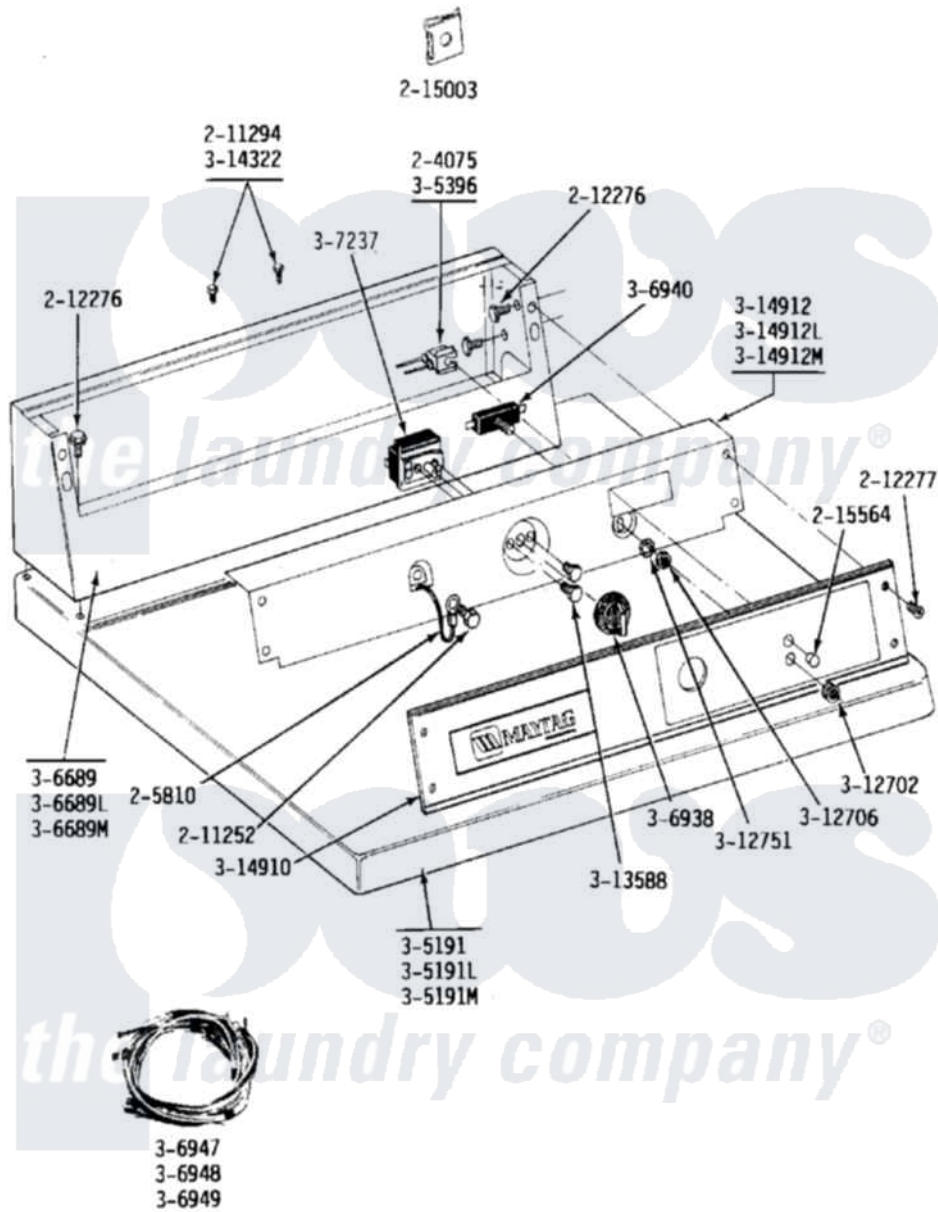

Maytag GDG24CS 01 - CS CONTROL PANEL

Maytag [Commercial Maytag GDG24CS Dryer Parts](#) Parts Diagram 01 - CS CONTROL PANEL
 Click on the part number to view part

Item	Original Part Number	Replaced By	Status	Part Description
001	204075		Not Available	PILOT LAMP (DG MODELS ONLY)
002	205810			Wire, Ground
003	211252			Screw, Ground Wire
004	211294	90767		Screw, 8A X 3/8 HeX Washer Head Tapping
005	212276	W10116760		Screw
006	212277			Screw, No.8 X 1/2 Inch
007	215003			Fastener, Panel And Bracket
008	215564			Lens, Indicator Light
009	Y305191		Not Available	TOP COVER-WHITE
NI	NLA		Not Available	TOP COVER-ALMOND
"	NLA		Not Available	TOP COVER-HARVEST WHEAT
"	NLA		Not Available	CONTROL COVER (WHT)
"	NLA		Not Available	CONTROL COVER ASSY----NA
"	NLA		Not Available	CONTROL COVER ASSY

016	306938		Knob, Selector Switch
017	307237	W10327105	Switch, Cycle Selection
018	306940	W10149462	Switch, Push-To-Start
NI	NLA	Not Available	MAIN WIRE HARNESS - DG
022	Y312702		Knurled Nut, Start Switch
023	Y312706	422617	Nut
024	312751		Lockwasher, Start Switch
025	Y313588	488234	Screw 8-32 X 1/4
026	Y314322	211251	Screw, Transformer
NI	NLA	Not Available	CONTROL PANEL COMMERCIAL DRYER
028	314912	Not Available	BRACKET, CONTROL PANEL (WHT)
NI	NLA	Not Available	BACK UP PLATE-ALMOND
"	NLA	Not Available	BACK UP PLATE-HARVEST WHEAT