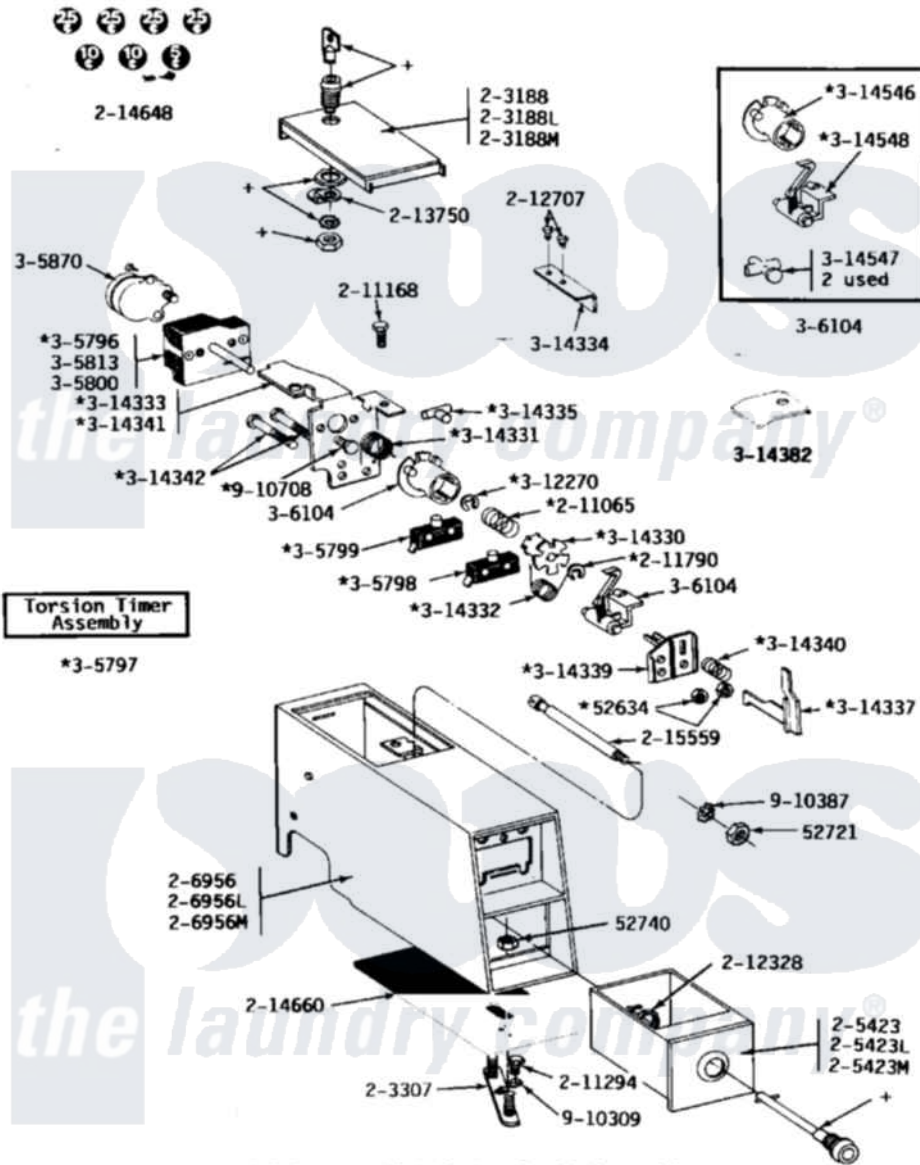

Maytag GDG24CS 02 - CS CONTROL PANEL/COIN BOX

Maytag Commercial Maytag GDG24CS Dryer Parts Parts Diagram 02 - CS CONTROL PANEL/COIN BOX
 Click on the part number to view part

Item	Original Part Number	Replaced By	Status	Part Description
001	Y052634	701719		Nut, Hex
002	Y052721			Nut, Terminal Block Plate
003	Y052740	62739		Nut, Lock
004	203188		Not Available	TIMER ACCESS DOOR (WHT)
005	203188L		Not Available	ACCESS DOOR-ALMOND
006	203188M		Not Available	ACCESS DOOR-HARVEST WHEAT
NI	NLA		Not Available	MTG. STRAP---NA
008	205423	208883		Coin Box K
009	205423L	208883		Coin Box K
010	205423M	208883		Coin Box K
011	206956	22001405		Case, Coin Slide
012	206956L	22001405		Case, Coin Slide
013	206956M	22001405		Case, Coin Slide
014	211065			Spring, Index Wheel
015	211168	W10139210		Screw, 8-18 X 5/16