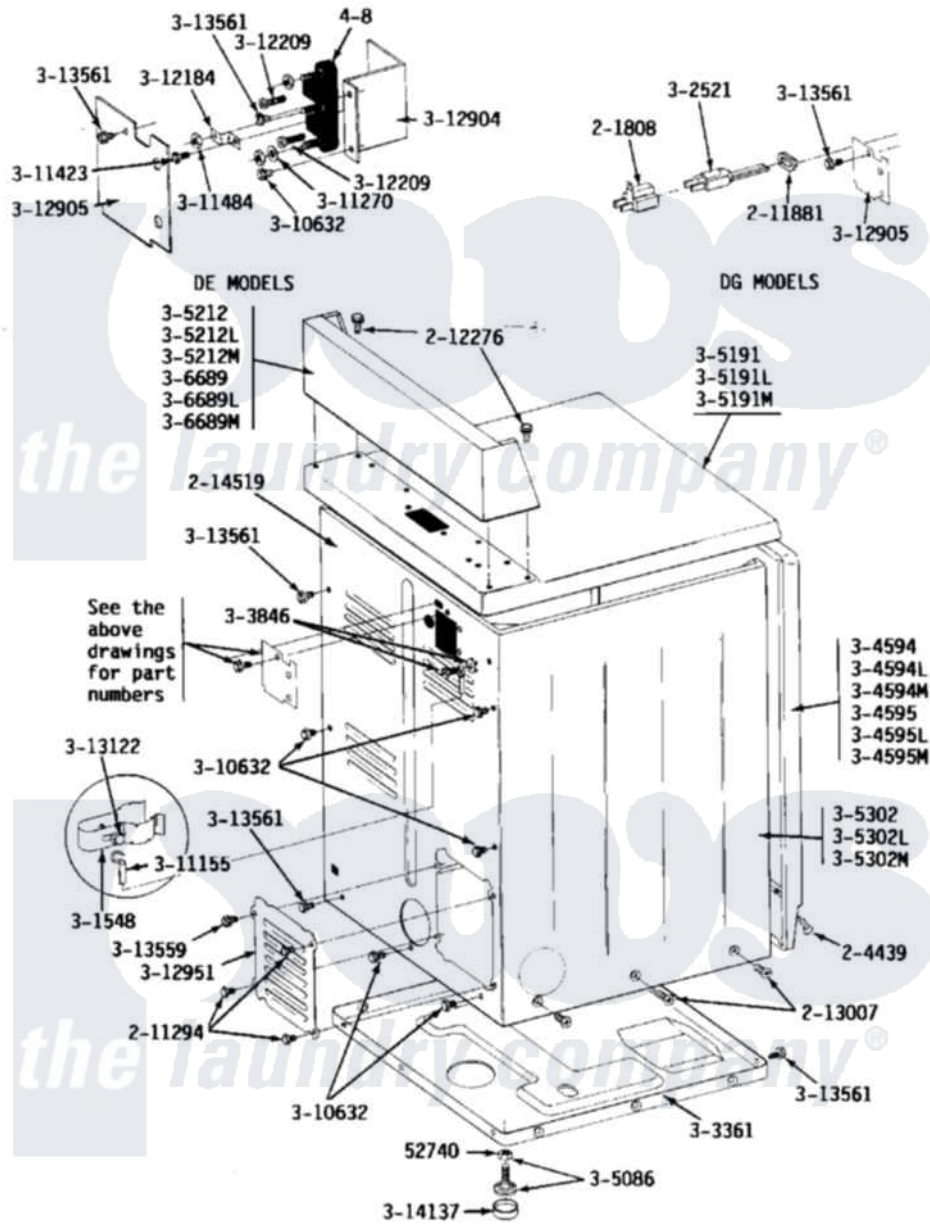

Maytag GDG24CS 04 - REAR VIEW

Maytag Commercial Maytag GDG24CS Dryer Parts Parts Diagram 04 - REAR VIEW
 Click on the part number to view part

Item	Original Part Number	Replaced By	Status	Part Description
001	Y052740	62739		Nut, Lock
002	Y201808			Converter
003	204439			Screw And Fstner Assembly
004	211294	90767		Screw, 8A X 3/8 HeX Washer Head Tapping
005	211881			Grommet, Cord Part Not Used-Gas Models Only
006	212276	W10116760		Screw
007	213007			Xfor Cabinet See Cabinet, Back
008	214519			LABEL, ELECTRICAL INSTR. PART NOT USED-GAS MODELS ONLY
009	301548			Clamp, Ground Wire
010	302521		Not Available	CORD, POWER PART NOT USED-GAS MODELS ONLY
011	Y303361		Not Available	BASE ASSY. (UPPER & LOWER)
NI	NLA		Not Available	SCREW & WASHER ASSY.

"	NLA	Not Available	FRONT PANEL-WHITE
"	NLA	Not Available	FRONT PANEL-ALMOND
"	NLA	Not Available	FRONT PANEL-HARVEST WHEAT
"	Y305086		Adjustable Leg And Nut
"	Y305191	Not Available	TOP COVER-WHITE
019	NLA	Not Available	TOP COVER-ALMOND
NI	NLA	Not Available	TOP COVER-HARVEST WHEAT
"	NLA	Not Available	CABINET-WHITE
"	NLA	Not Available	CABINET-ALMOND
"	NLA	Not Available	CABINET-HARVEST WHEAT
"	NLA	Not Available	CONTROL COVER (WHT)
"	NLA	Not Available	CONTROL COVER ASSY---NA
"	NLA	Not Available	CONTROL COVER ASSY
"	311155		Ground Wire And Clamp
038	Y312905	Not Available	COVER, TERMINAL
039	Y312951	Not Available	ACCESS COVER, BACK
040	313122		Screw - Baffle To Tumbler
041	Y313559		Screw
043	Y314137		Foot, Rubber